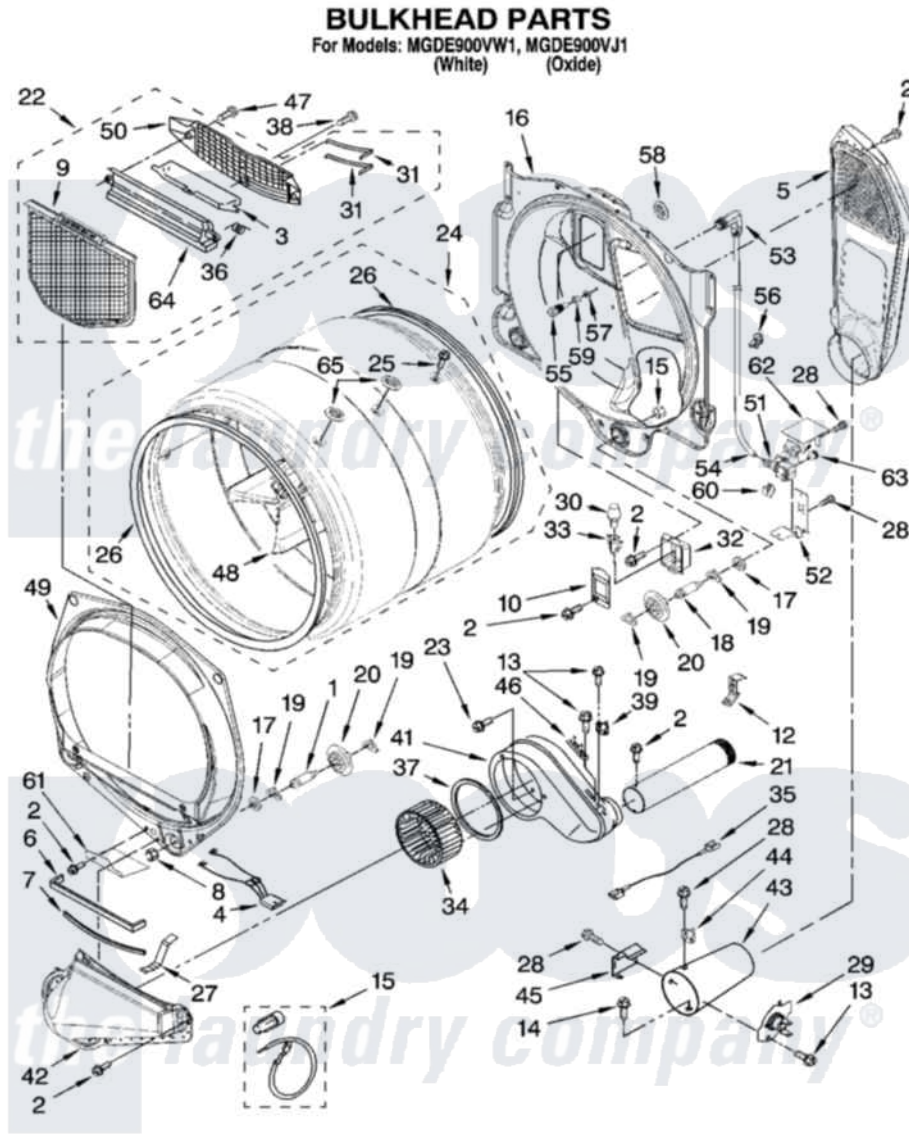

# Maytag MGDE900VJ1 03 - BULKHEAD PARTS

W10272494

5

Maytag [Residential Maytag MGDE900VJ1 Dryer Parts](#) Parts Diagram 03 - BULKHEAD PARTS

[Click on the part number to view part](#)

Item	Original Part Number	Replaced By	Status	Part Description
1	8575324	<a href="#">W10359271</a>		Shaft, Drum Roller Threads
2	3390647	<a href="#">488729</a>		Screw
3	<a href="#">W10153413</a>			Door, Lint Screen
4	<a href="#">3406653</a>			Harness, Sensor
5	<a href="#">3394346</a>			Air Duct Assembly
6	<a href="#">697813</a>			Seal, Outlet Housing
7	697814	<a href="#">697813</a>		Seal, Outlet Housing
8	3934666	<a href="#">W10080210</a>		Nut, 3/8 X 16
9	W10049370	<a href="#">W10120998</a>		Screen
10	3402841	<a href="#">8532165</a>		Lens, Drum Light
12	<a href="#">8572105</a>			Retainer, Toe Panel
13	8533971	<a href="#">90767</a>		Screw, 8A X 3/8 HeX Washer Head Tapping
14	<a href="#">693995</a>			Screw, Hex Head
15	W10001120	<a href="#">W10080190</a>		Nut, 3/8-16
16	<a href="#">W10124071</a>			Bulkhead, Rear
17	3387459	<a href="#">W10080960</a>		Washer, Support