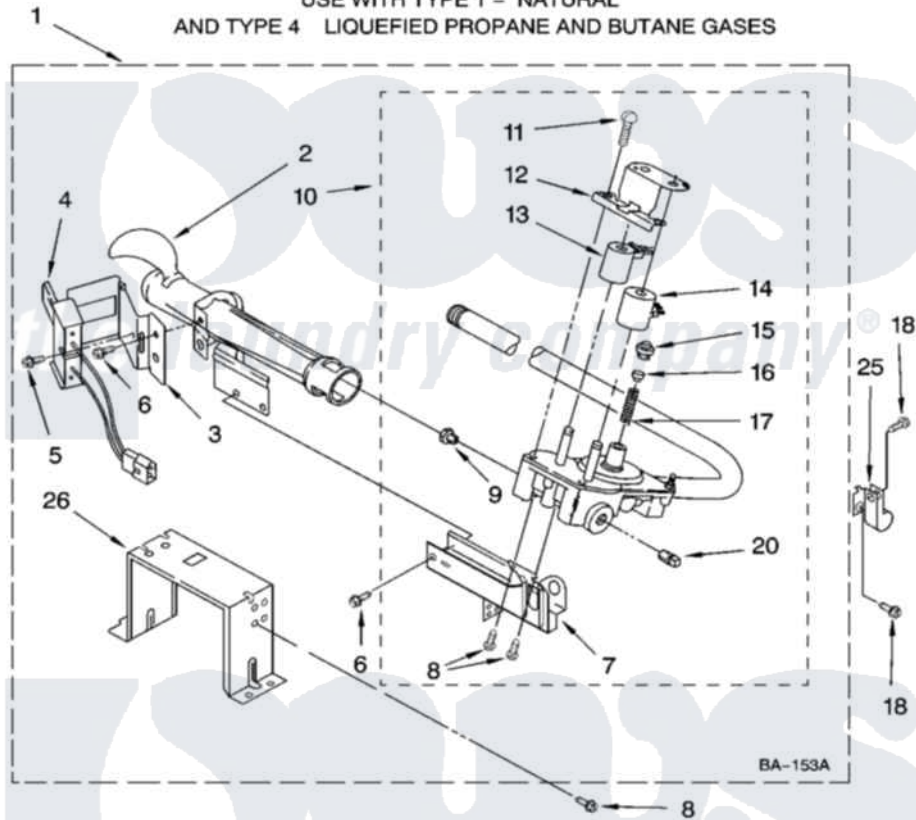

Maytag MGDE900VJ1 04 - 8576353 BURNER ASSEMBLY

8576353 BURNER ASSEMBLY

For Models: MGDE900VW1, MGDE900VJ1
(White) (Oxide)

USE WITH TYPE 1 - NATURAL
AND TYPE 4 LIQUEFIED PROPANE AND BUTANE GASES

W10272494

7

Maytag Residential Maytag MGDE900VJ1 Dryer Parts Parts Diagram 04 - 8576353 BURNER ASSEMBLY
Click on the part number to view part

Item	Original Part Number	Replaced By	Status	Part Description
1	8576353	280119		Burner-Gas
2	688617	693140		Burner
3	694298			Bracket, Ignitor
4	686590	279311		Ignitor
5	3393909			Screw, 8-32 X 7/8
6	343641	681414		Screw, 10AB X 1/2
7	3389871		Not Available	Base, Burner
8	3387057			Screw, 10-16 X 1/2 Orifice, Burner
9	15418			Orifice, Burner Type 1
"	15422		Not Available	ORIFICE, BURNER (TYPE 4) (BUTANE)
"	234867	229742		Orifice, Burner
10	W10118347	W10293912		Valve-Gas
11	694421			Screw, Bracket Mounting
12	694538			Bracket, Shunt
13	694540			Coil, 60 Hz