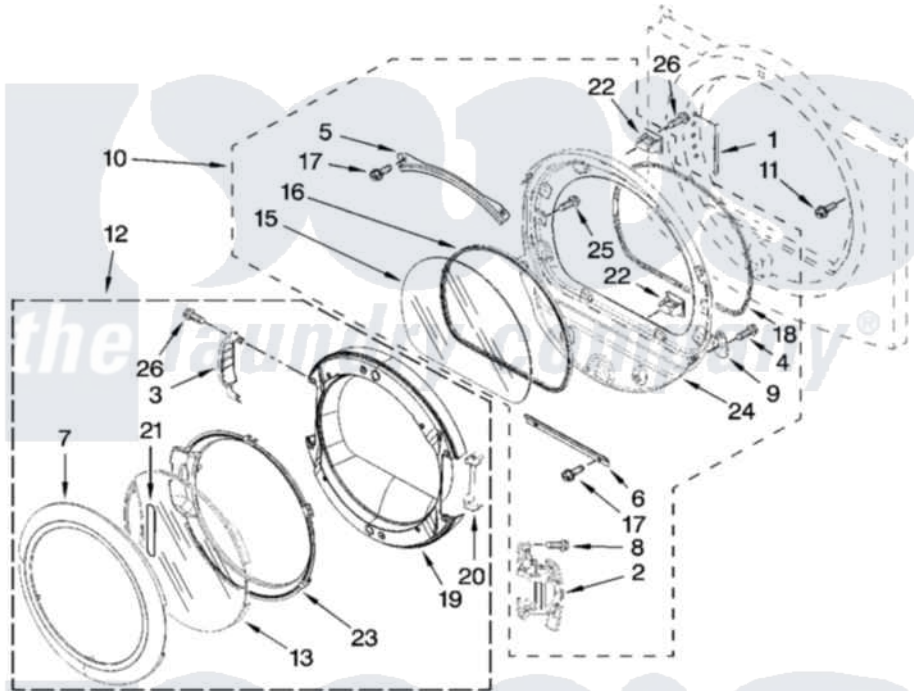

Maytag MGDE900VJ1 05 - DOOR PARTS

DOOR PARTS

For Models: MGDE900VW1, MGDE900VJ1
(White) (Oxide)

W10272494

9

Maytag [Residential Maytag MGDE900VJ1 Dryer Parts](#) Parts Diagram 05 - DOOR PARTS
Click on the part number to view part

Item	Original Part Number	Replaced By	Status	Part Description
1	W10085210			Label-Hinge Hole Cover Front Panel
"	W10085230			Label, Hinge Hole Cover
2	W10139920			Door Hinge Assembly
3	W10180119			Cover-Hinge, Stationary Cover Hinge
4	3400224			Screw, 1/4-20 X 3/8
5	8519356			Retainer-Window
6	8519354			Retainer-Window
7	W10193522			Door Frame Assembly
8	W10159996			Screw, 10-24 X 25/64
9	W10048910			Screw-Plug
10	8577819			Door Assembly
11	355515			Screw, 8-18 X 11/16
12	W10193530			Door Assembly
13	W10180117			Door Mask
15	8566254			Glass-Window

16	8579662		Gasket, Window
17	3393258	3373329D	Screw
18	W10139457		Seal-Door Handle, Ring Door
19	W10180118		Door, Intermediate
20	W10180120		Shield, Door
21	W10153281	W1012160Z	Pad, Door Handle
22	690081	279570	Latch
23	W10171571		Screen, Door
24	8578229		Door Assembly
25	3400224		Screw, 1/4-20 X 3/8
26	9742177		Screw, 8-18 X .625