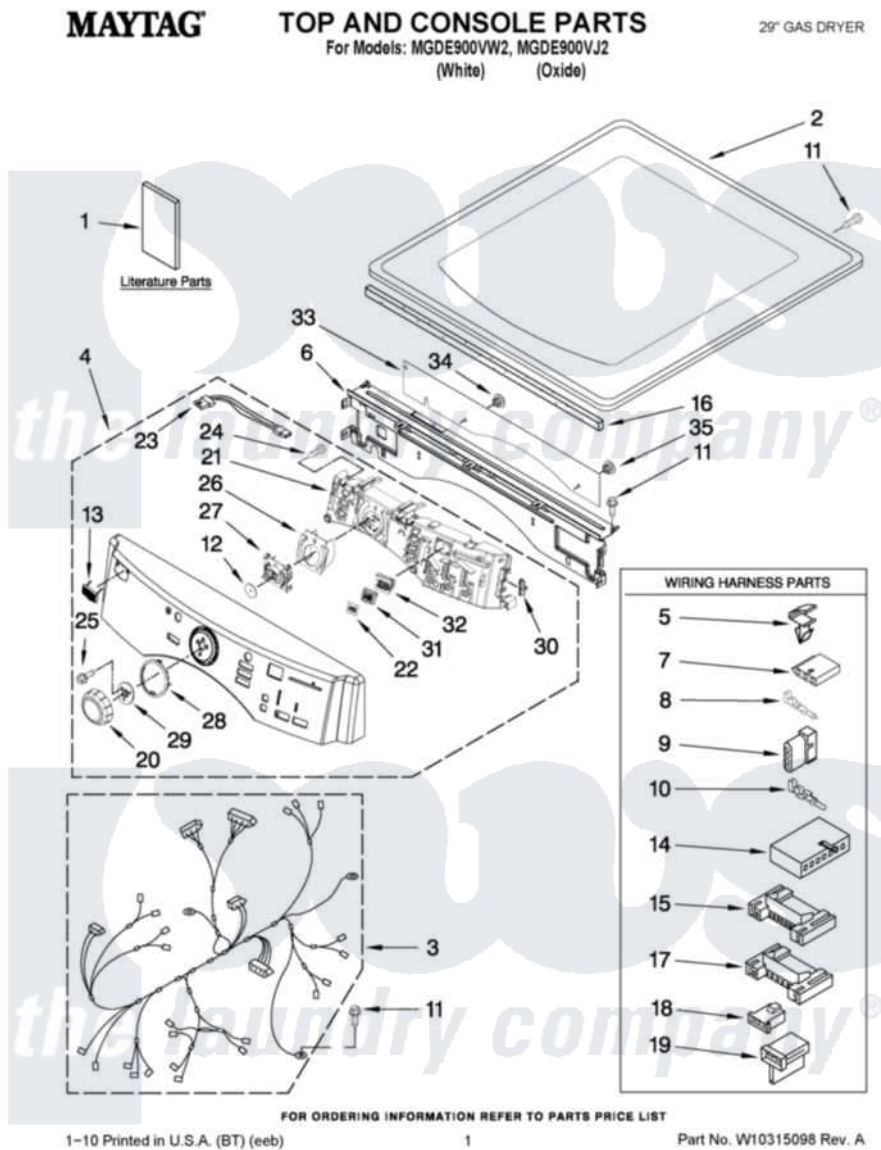

# Maytag MGDE900VJ2 01 - TOP AND CONSOLE PARTS

Maytag Residential Maytag MGDE900VJ2 Dryer Parts Parts Diagram 01 - TOP AND CONSOLE PARTS  
Click on the part number to view part

Item	Original Part Number	Replaced By	Status	Part Description
1	W10239302		Not Available	USE & CARE GUIDE
"	W10255469		Not Available	INSTALLATION INSTRUCTIONS
"	W10258377		Not Available	TECH SHEET
2	3980634	<a href="#">W10117263</a>		Top
"	<a href="#">W10164743</a>			Top
3	<a href="#">W10111069</a>			Harness, Main
4	<a href="#">W10246752</a>			Console Assembly Includes Illustration
"	<a href="#">W10246753</a>			Console Assembly Includes Illustration
5	<a href="#">3394427</a>			Clip-Harness
6	<a href="#">W10215656</a>			Bracket, Console
7	<a href="#">353424</a>			Plug, Terminal
8	<a href="#">94614</a>			Terminal
9	<a href="#">3936144</a>			Do-It-Yourself Repair Manuals
10	94613	<a href="#">596797</a>		Terminal