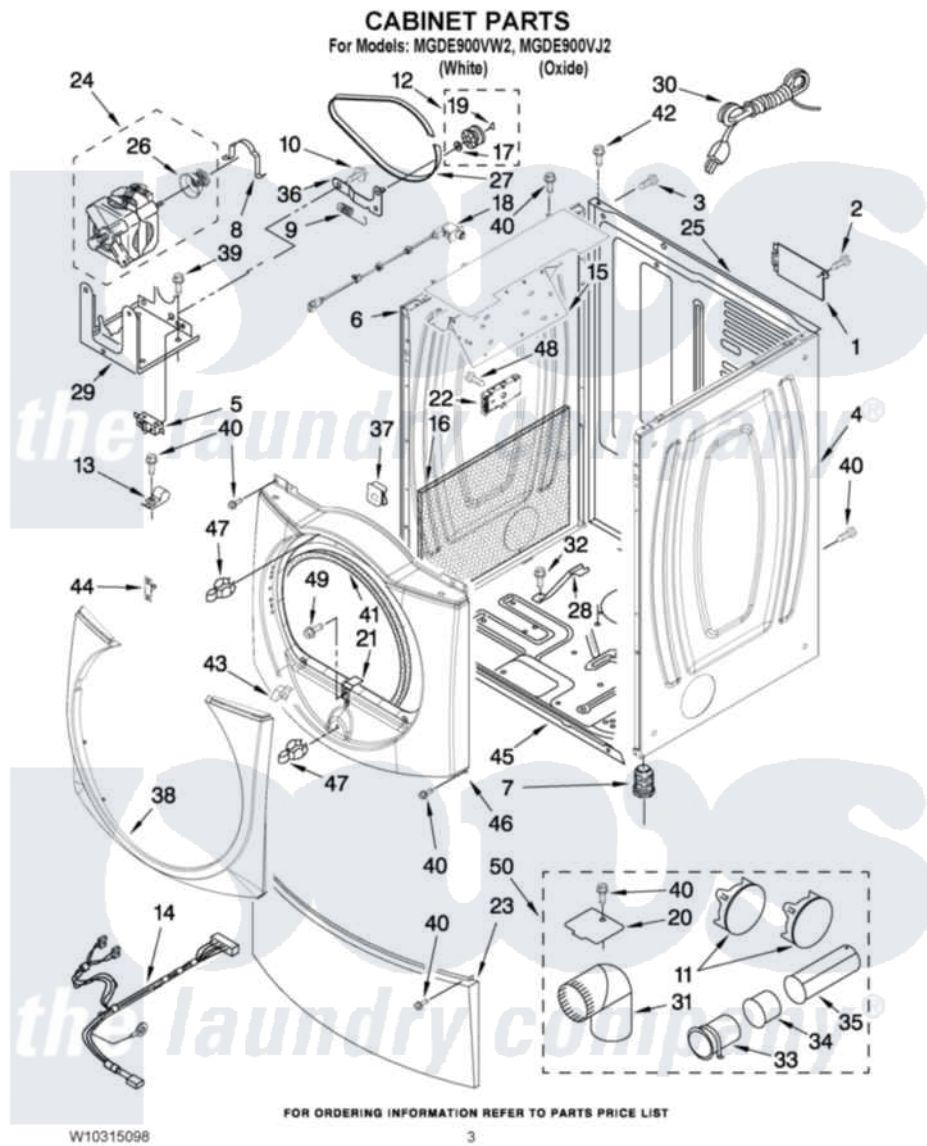

Maytag MGDE900VJ2 02 - CABINET PARTS

Maytag Residential Maytag MGDE900VJ2 Dryer Parts Parts Diagram 02 - CABINET PARTS
 Click on the part number to view part

Item	Original Part Number	Replaced By	Status	Part Description
1	8317340			Cover, Terminal Block
2	3390814	90767		Screw, 8A X 3/8 HeX Washer Head Tapping
3	8533974	4331106		Screw, No.10-32 X 7/16
4	W10192446			Panel, Side
"	W10193959			Panel, Side
5	W10246525	W10314253		Switch, Assembly Broken Belt
6	W10192435			Panel, Side
"	W10193956			Panel, Side
7	3392100	49621		Feet-Leveling
NI	279810			Foot-Optional
8	660658			Clamp, Motor Mounting 343481 685441
9	3387374			Spring, Idler
10	3389420			Retainer-Idler 1/4-20 X 1/16
11	49252			Plug, Multivent
"	W10151499	W10404617		Plug, Multivent