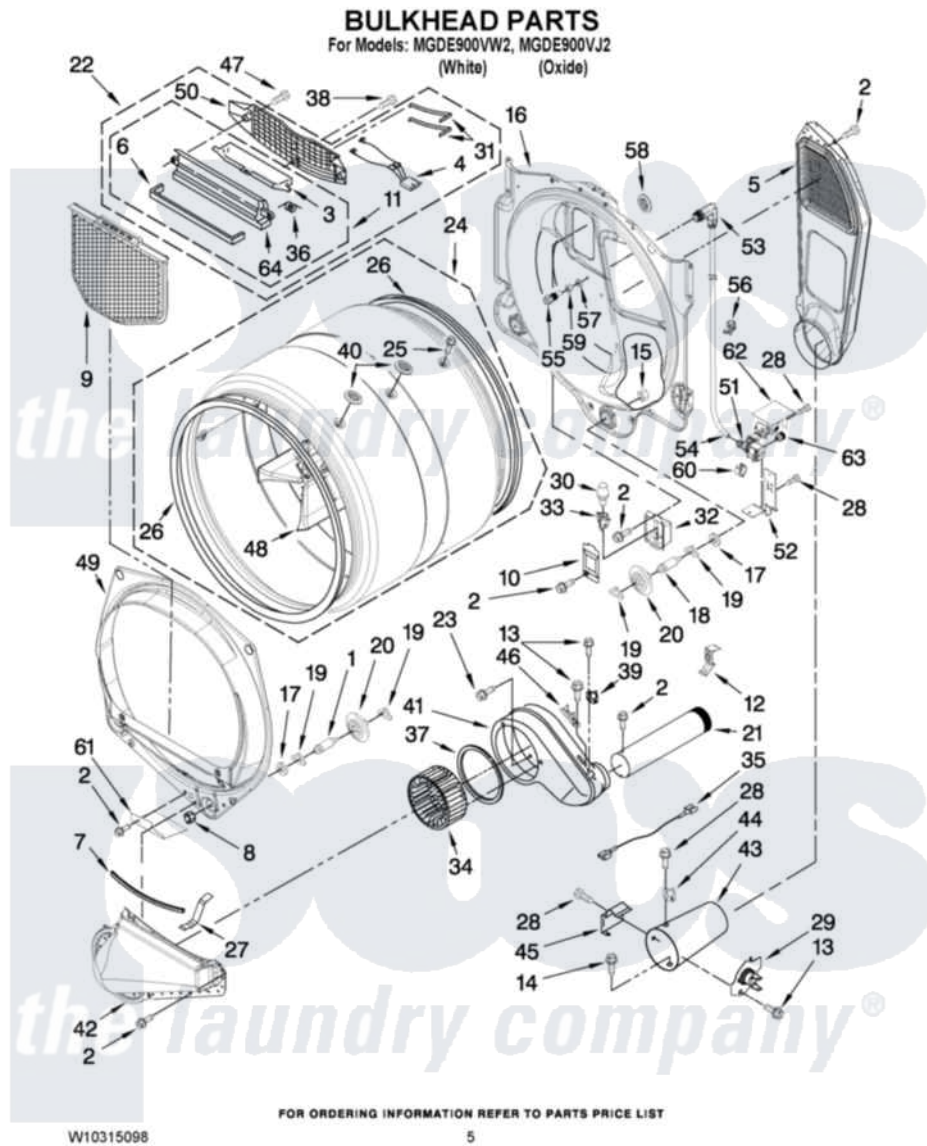

# Maytag MGDE900VJ2 03 - BULKHEAD PARTS

Maytag [Residential Maytag MGDE900VJ2 Dryer Parts](#) Parts Diagram 03 - BULKHEAD PARTS  
Click on the part number to view part

Item	Original Part Number	Replaced By	Status	Part Description
1	8575324	<a href="#">W10359271</a>		Shaft, Drum Roller Threads
2	3390647	<a href="#">488729</a>		Screw
3	<a href="#">W10153413</a>			Door, Lint Screen
4	<a href="#">3406653</a>			Harness, Sensor
5	<a href="#">3394346</a>			Air Duct Assembly
6	<a href="#">697813</a>			Seal, Outlet Housing
7	697814	<a href="#">697813</a>		Seal, Outlet Housing
8	3934666	<a href="#">W10080210</a>		Nut, 3/8 X 16
9	W10049370	<a href="#">W10120998</a>		Screen
10	3402841	<a href="#">8532165</a>		Lens, Drum Light
11	<a href="#">W10153423</a>			Outlet Grille, Housing Assembly
12	<a href="#">8572105</a>			Retainer, Toe Panel
13	8533971	<a href="#">90767</a>		Screw, 8A X 3/8 HeX Washer Head Tapping
14	<a href="#">693995</a>			Screw, Hex Head
15	W10001120	<a href="#">W10080190</a>		Nut, 3/8-16