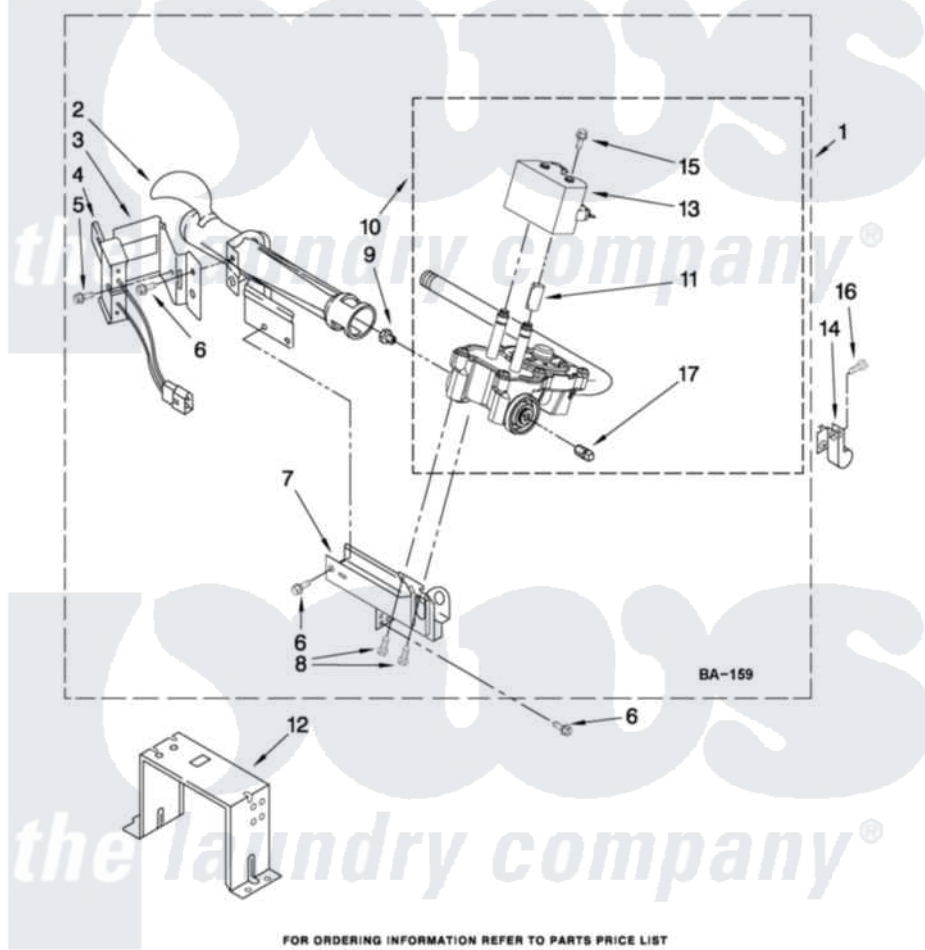

# Maytag MGDE900VJ2 04 - W10293911 BURNER ASSEMBLY

## W10293911 BURNER ASSEMBLY

For Models: MGDE900VW2, MGDE900VJ2  
(White) (Oxide)

USE WITH TYPE 1 - NATURAL, TYPE 2 - MIXED,  
AND TYPE 4 - LIQUEFIED PROPANE AND BUTANE GASES

W10315098

FOR ORDERING INFORMATION REFER TO PARTS PRICE LIST

7

Maytag [Residential Maytag MGDE900VJ2 Dryer Parts](#) Parts Diagram 04 - W10293911 BURNER ASSEMBLY

[Click on the part number to view part](#)

Item	Original Part Number	Replaced By	Status	Part Description
1	W10293911	<a href="#">W10310204</a>		Burner-Gas
2	688617	<a href="#">693140</a>		Burner
3	<a href="#">694298</a>			Bracket, Ignitor
4	686590	<a href="#">279311</a>		Ignitor
5	<a href="#">3393909</a>			Screw, 8-32 X 7/8
6	343641	<a href="#">681414</a>		Screw, 10AB X 1/2
7	3389871		Not Available	Base, Burner
8	<a href="#">3387057</a>			Screw, 10-16 X 1/2 Orifice, Burner
9	<a href="#">15418</a>			Orifice, Burner Type 1
10	W10175144	<a href="#">W10293912</a>		Valve-Gas
11	W10295524	<a href="#">W10328463</a>		Coil, 60 Hz
12	<a href="#">3389889</a>			Bracket, Support
13	W10273784	<a href="#">W10328463</a>		Coil, 60 Hz
14	<a href="#">3978776</a>			Bracket, Gas Pipe Switch
15	<a href="#">326049536</a>			Screw, Coil
16	3390647	<a href="#">488729</a>		Screw