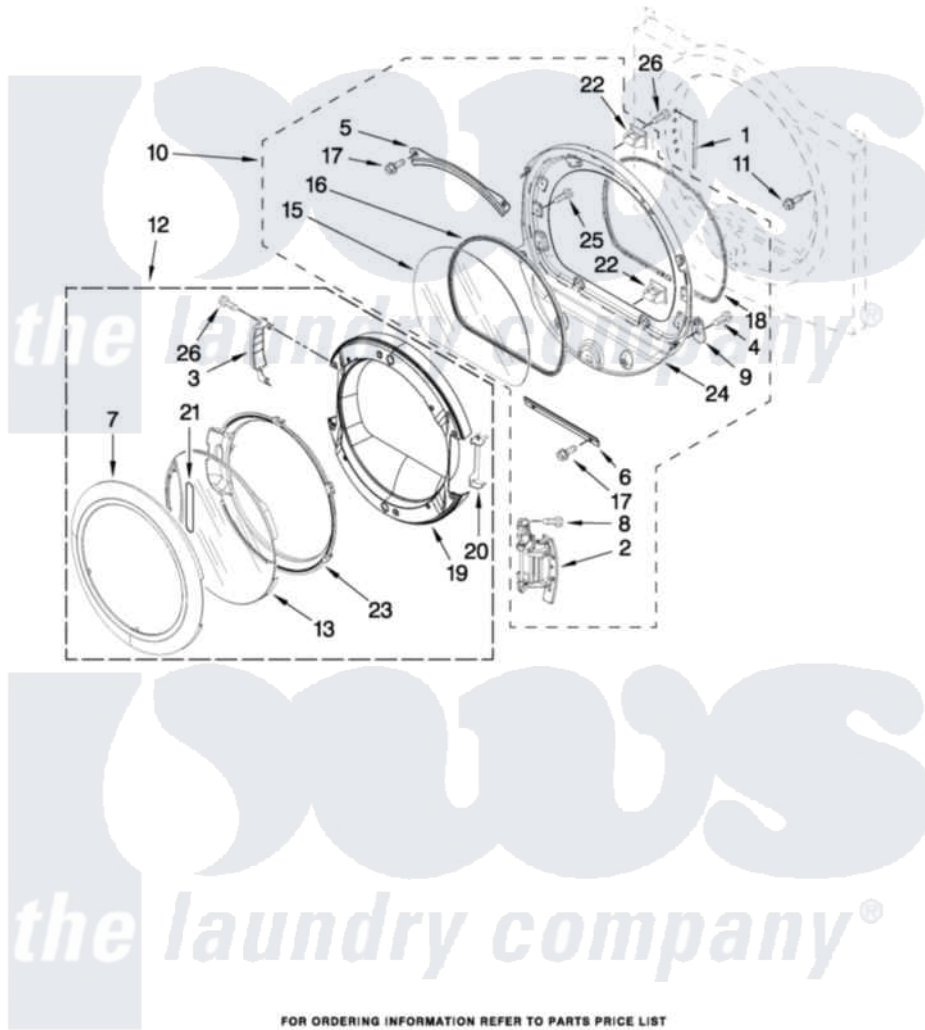

Maytag MGDE900VJ2 05 - DOOR PARTS

DOOR PARTS

For Models: MGDE900VW2, MGDE900VJ2
(White) (Oxide)

W10315098

9

FOR ORDERING INFORMATION REFER TO PARTS PRICE LIST

Maytag [Residential Maytag MGDE900VJ2 Dryer Parts](#) Parts Diagram 05 - DOOR PARTS
Click on the part number to view part

Item	Original Part Number	Replaced By	Status	Part Description
1	W10085210			Label-Hinge Hole Cover Front Panel
"	W10085230			Label, Hinge Hole Cover
2	W10139920			Door Hinge Assembly
3	W10180119			Cover-Hinge, Stationary Cover Hinge
4	3400224			Screw, 1/4-20 X 3/8
5	8519356			Retainer-Window
6	8519354			Retainer-Window
7	W10193522			Door Frame Assembly
8	W10159996			Screw, 10-24 X 25/64
9	W10048910			Screw-Plug
10	8577819			Door Assembly
11	355515			Screw, 8-18 X 11/16
12	W10193530			Door Assembly
13	W10180117			Door Mask
15	8566254			Glass-Window

16	8579662		Gasket, Window
17	3393258	3373329D	Screw
18	W10139457		Seal-Door Handle, Ring Door
19	W10180118		Door, Intermediate
20	W10180120		Shield, Door
21	W10153281	W1012160Z	Pad, Door Handle
22	690081	279570	Latch
23	W10171571		Screen, Door
24	8578229		Door Assembly
25	3400224		Screw, 1/4-20 X 3/8
26	9742177		Screw, 8-18 X .625