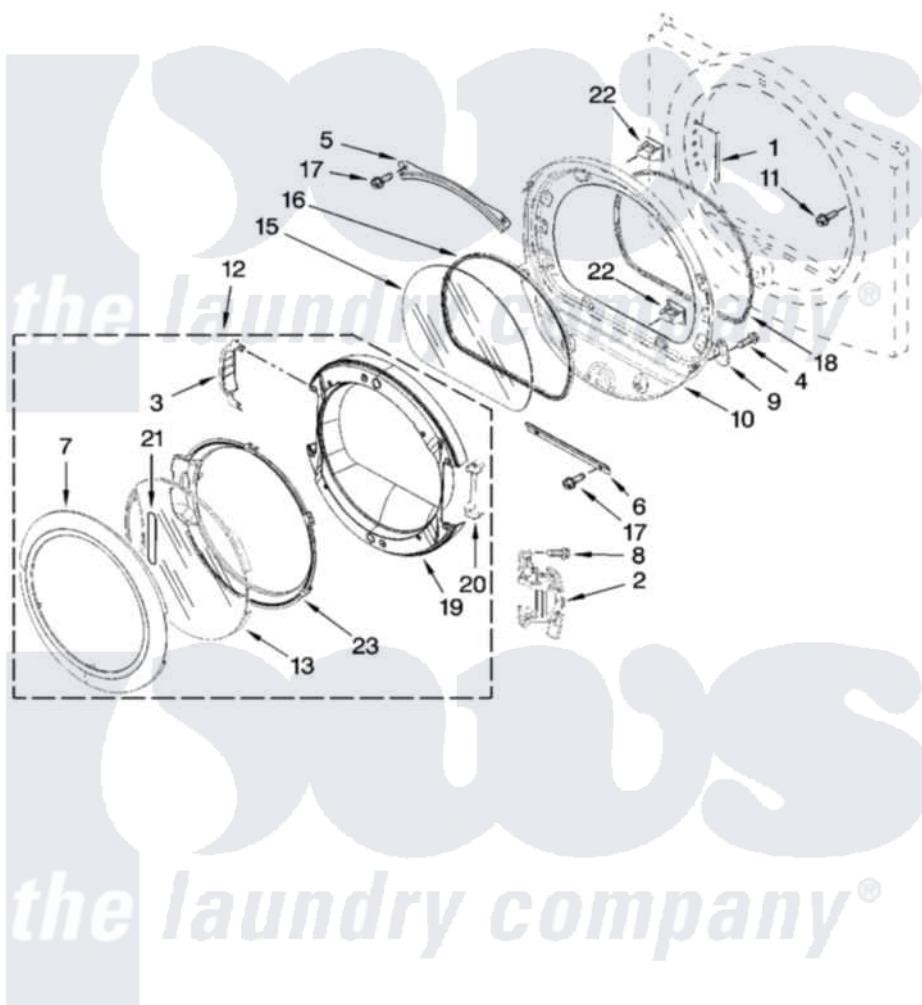

Maytag MGDE900VW0 05 - DOOR PARTS, OPTIONAL PARTS (NOT INCLUDED)

DOOR PARTS
For Models: MGDE900VW0, MGDE900VJ0
(White) (Oxide)

W10245881

9

Maytag [Residential Maytag MGDE900VW0 Dryer Parts](#) Parts Diagram 05 - DOOR PARTS, OPTIONAL PARTS (NOT INCLUDED)

[Click on the part number to view part](#)

Item	Original Part Number	Replaced By	Status	Part Description
1	W10085210			Label-Hinge Hole Cover Front Panel
2	W10139920			Door Hinge Assembly
3	W10180119			Cover-Hinge, Stationary Cover Hinge
4	9742177			Screw, 8-18 X .625
5	8519356			Retainer-Window
6	8519354			Retainer-Window
7	W10193522			Door Frame Assembly
8	W10159996			Screw, 10-24 X 25/64
9	W10048910			Screw-Plug
10	8577819			Door Assembly
11	355515			Screw, 8-18 X 11/16
12	W10193530			Door Assembly
13	W10180117			Door Mask