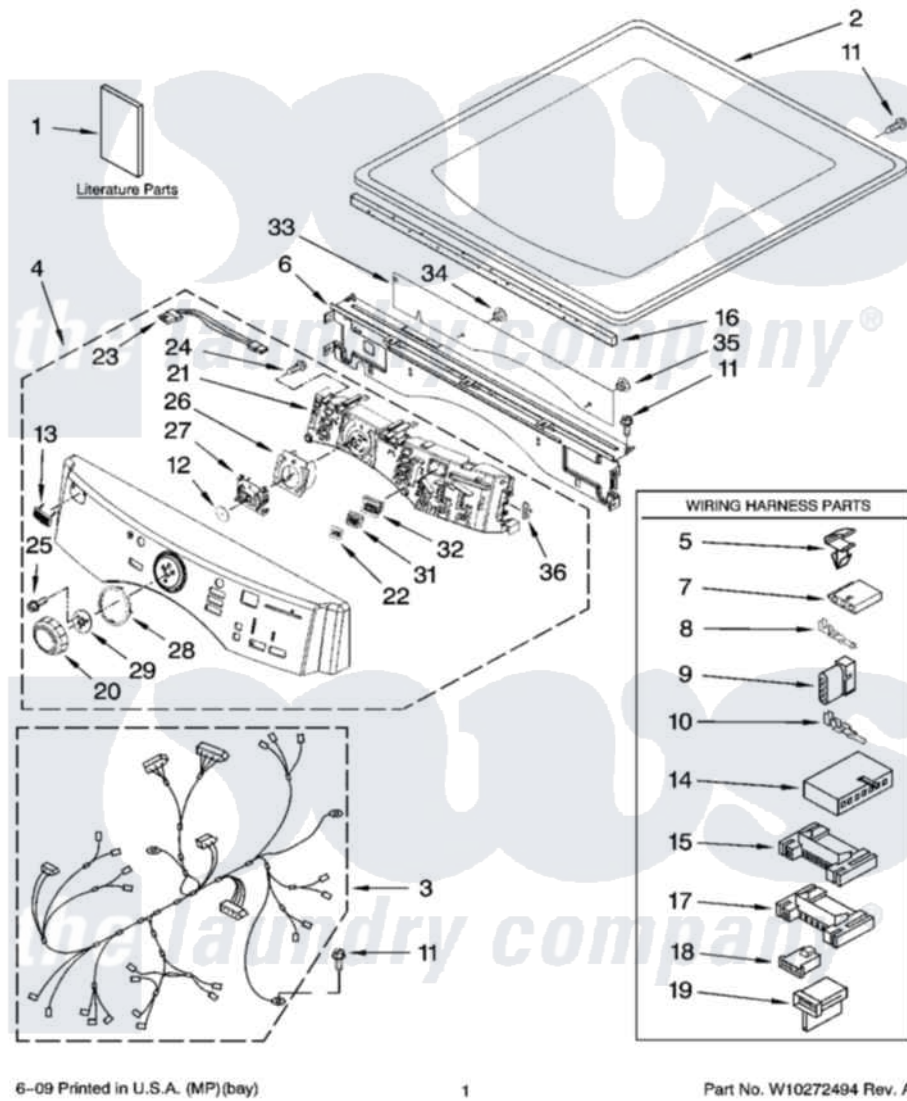

# Maytag MGDE900VW1 01 - TOP AND CONSOLE PARTS

**MAYTAG**

## TOP AND CONSOLE PARTS

29" GAS DRYER

For Models: MGDE900VW1, MGDE900VJ1  
(White) (Oxide)

Maytag Residential Maytag MGDE900VW1 Dryer Parts Parts Diagram 01 - TOP AND CONSOLE PARTS  
Click on the part number to view part

10	94613	<a href="#">596797</a>	Terminal
11	98139	<a href="#">303776</a>	Screw
12	<a href="#">8572039</a>		Seal, User Interface
13	<a href="#">W10177245</a>		Medallion
14	<a href="#">3936150</a>		Connector, 7-Circuit
15	<a href="#">3395683</a>		Receptacle, Multi-Terminal
16	<a href="#">W10112267</a>		Foam-Seal Control Bracket
17	<a href="#">2203186</a>		Connector, 5-Circuit
18	<a href="#">3403498</a>		Connector, 3-Position
19	<a href="#">3403499</a>		Connector, 2-Position
20	<a href="#">W10164576</a>		Knob, Assembly
21	W10246788	<a href="#">W10269027</a>	User-Interface
22	<a href="#">W10171504</a>		Foil-Display
23	<a href="#">W10242907</a>		Harness, Communication
24	8540282	<a href="#">8181661</a>	Screw, Actuator
25	8540513	<a href="#">8182214</a>	Screw
26	<a href="#">W10170295</a>		Frame-Light Guide
27	<a href="#">W10170293</a>		Guide, Light Cycle Internal
28	<a href="#">W10164567</a>		Cycle, Light Guide
29	<a href="#">W10172298</a>		Bushing, Knob
31	<a href="#">W10164578</a>		Guide, Light
32	<a href="#">W10171502</a>		Fram-Light
33	<a href="#">W10215674</a>		Shield, Console Bracket
34	<a href="#">W10216201</a>		Plug-Hole, 1/4"
35	<a href="#">W10216202</a>		Plug-Hole, 5/16"
36	<a href="#">W10214555</a>		Plug-Connector Frame