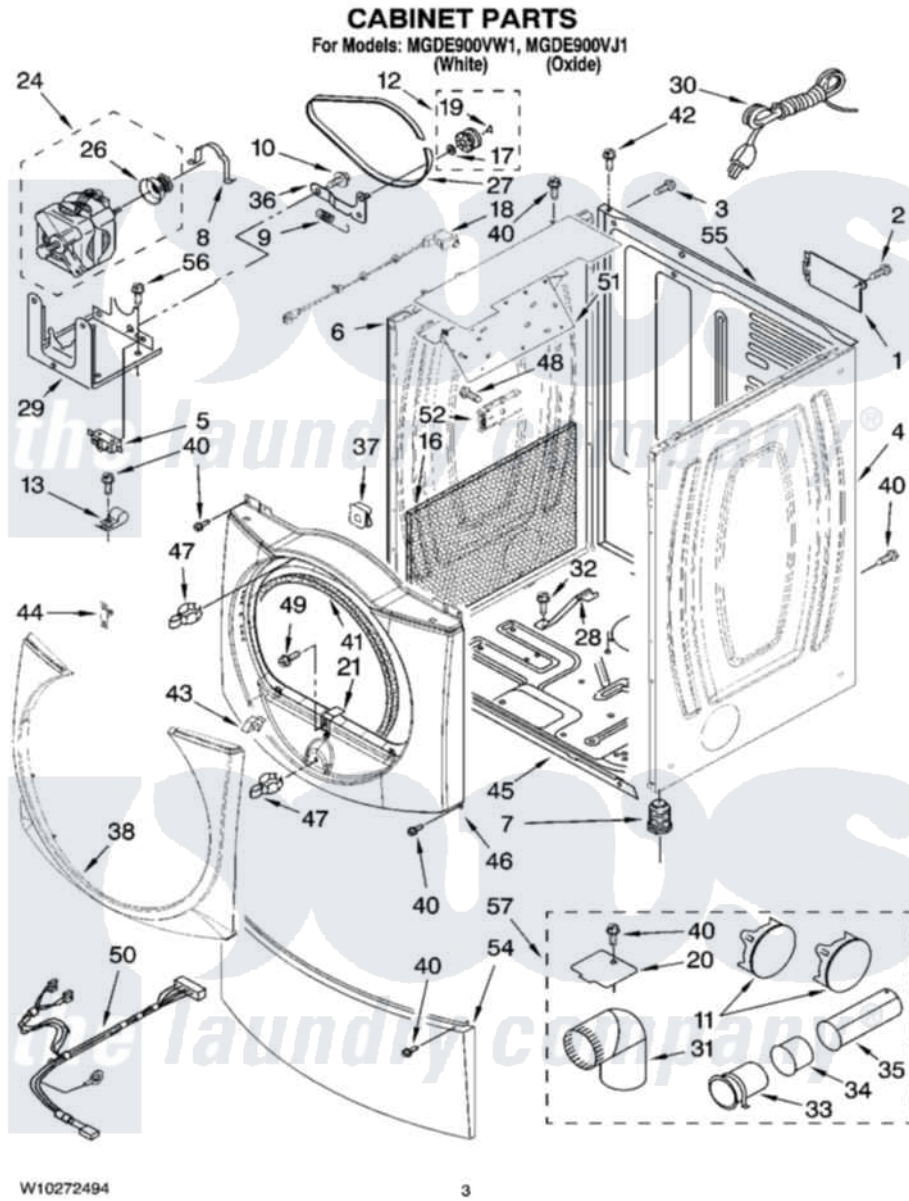

Maytag MGDE900VW1 02 - CABINET PARTS

Maytag [Residential Maytag MGDE900VW1 Dryer Parts](#) Parts Diagram 02 - CABINET PARTS
Click on the part number to view part

Item	Original Part Number	Replaced By	Status	Part Description
1	8317340			Cover, Terminal Block
2	3390814	90767		Screw, 8A X 3/8 HeX Washer Head Tapping
3	8533974	4331106		Screw, No.10-32 X 7/16
4	W10192446			Panel, Side
"	W10193959			Panel, Side
5	W10246525	W10314253		Switch, Assembly Broken Belt
6	W10192435			Panel, Side
"	W10193956			Panel, Side
7	3392100	49621		Feet-Leveling
"	279810			Foot-Optional
8	W10121316			Plug, Multivent
9	3387374			Spring, Idler
10	3389420			Retainer-Idler 1/4-20 X 1/16
11	49252			Plug, Multivent
"	W10151499	W10404617		Plug, Multivent
12	3388672	279640		Pulley-ldr