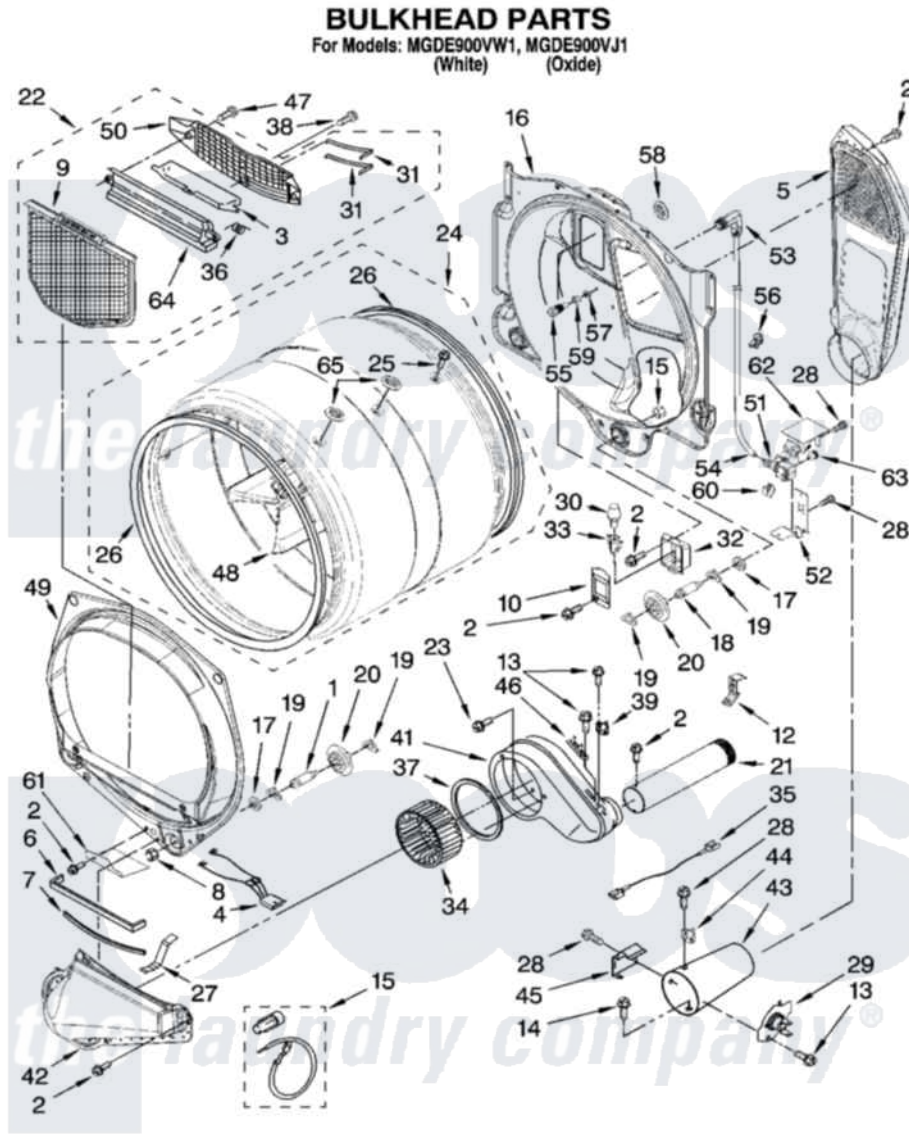

Maytag MGDE900VW1 03 - BULKHEAD PARTS

W10272494

5

Maytag Residential Maytag MGDE900VW1 Dryer Parts Parts Diagram 03 - BULKHEAD PARTS

[Click on the part number to view part](#)

Item	Original Part Number	Replaced By	Status	Part Description
1	8575324	W10359271		Shaft, Drum Roller Threads
2	3390647	488729		Screw
3	W10153413			Door, Lint Screen
4	3406653			Harness, Sensor
5	3394346			Air Duct Assembly
6	697813			Seal, Outlet Housing
7	697814	697813		Seal, Outlet Housing
8	3934666	W10080210		Nut, 3/8 X 16
9	W10049370	W10120998		Screen
10	3402841	8532165		Lens, Drum Light
12	8572105			Retainer, Toe Panel
13	8533971	90767		Screw, 8A X 3/8 HeX Washer Head Tapping
14	693995			Screw, Hex Head
15	W10001120	W10080190		Nut, 3/8-16
16	W10124071			Bulkhead, Rear
17	3387459	W10080960		Washer, Support