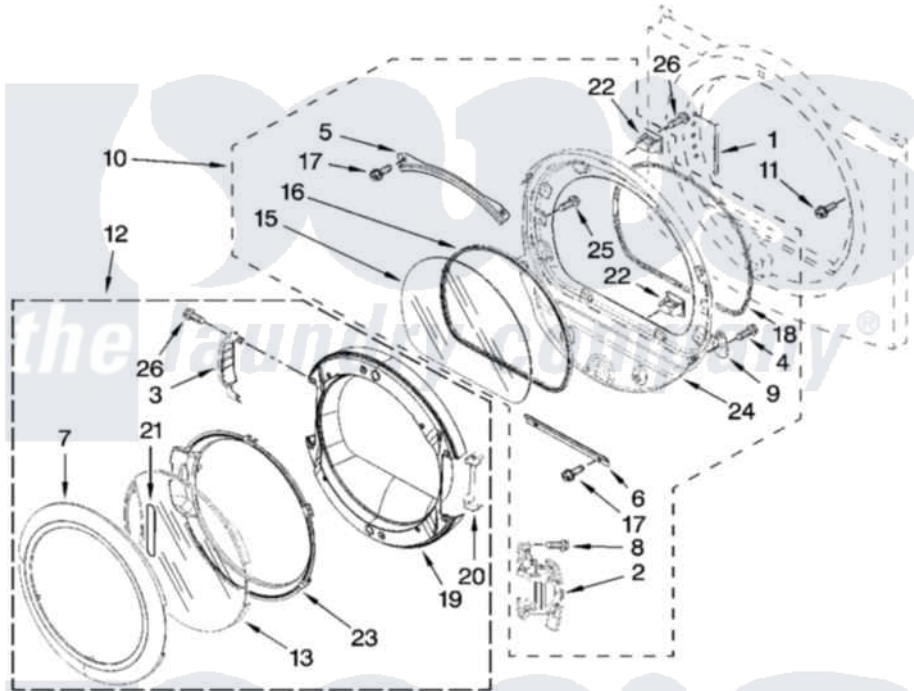

# Maytag MGDE900VW1 05 - DOOR PARTS

## DOOR PARTS

For Models: MGDE900VW1, MGDE900VJ1  
(White) (Oxide)

W10272494

9

Maytag [Residential Maytag MGDE900VW1 Dryer Parts](#) Parts Diagram 05 - DOOR PARTS  
Click on the part number to view part

Item	Original Part Number	Replaced By	Status	Part Description
1	<a href="#">W10085210</a>			Label-Hinge Hole Cover Front Panel
"	<a href="#">W10085230</a>			Label, Hinge Hole Cover
2	<a href="#">W10139920</a>			Door Hinge Assembly
3	<a href="#">W10180119</a>			Cover-Hinge, Stationary Cover Hinge
4	<a href="#">3400224</a>			Screw, 1/4-20 X 3/8
5	<a href="#">8519356</a>			Retainer-Window
6	<a href="#">8519354</a>			Retainer-Window
7	<a href="#">W10193522</a>			Door Frame Assembly
8	<a href="#">W10159996</a>			Screw, 10-24 X 25/64
9	<a href="#">W10048910</a>			Screw-Plug
10	<a href="#">8577819</a>			Door Assembly
11	<a href="#">355515</a>			Screw, 8-18 X 11/16
12	<a href="#">W10193530</a>			Door Assembly
13	<a href="#">W10180117</a>			Door Mask
15	<a href="#">8566254</a>			Glass-Window

16	<a href="#">8579662</a>		Gasket, Window
17	3393258	<a href="#">3373329D</a>	Screw
18	<a href="#">W10139457</a>		Seal-Door Handle, Ring Door
19	<a href="#">W10180118</a>		Door, Intermediate
20	<a href="#">W10180120</a>		Shield, Door
21	W10153281	<a href="#">W1012160Z</a>	Pad, Door Handle
22	690081	<a href="#">279570</a>	Latch
23	<a href="#">W10171571</a>		Screen, Door
24	<a href="#">8578229</a>		Door Assembly
25	<a href="#">3400224</a>		Screw, 1/4-20 X 3/8
26	<a href="#">9742177</a>		Screw, 8-18 X .625