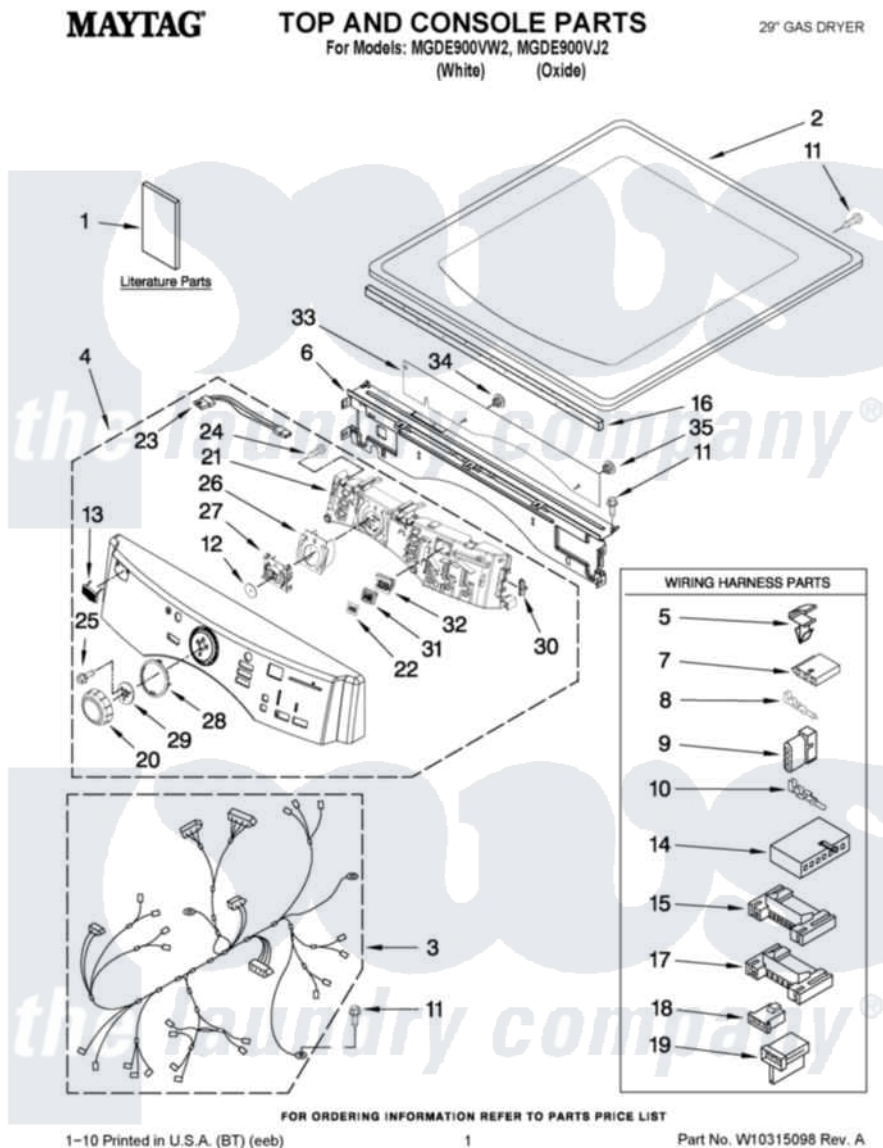

Maytag MGDE900VW2 01 - TOP AND CONSOLE PARTS

Maytag Residential Maytag MGDE900VW2 Dryer Parts Parts Diagram 01 - TOP AND CONSOLE PARTS
Click on the part number to view part

Item	Original Part Number	Replaced By	Status	Part Description
1	W10239302		Not Available	USE & CARE GUIDE
"	W10255469		Not Available	INSTALLATION INSTRUCTIONS
"	W10258377		Not Available	TECH SHEET
2	3980634	W10117263		Top
"	W10164743			Top
3	W10111069			Harness, Main
4	W10246752			Console Assembly Includes Illustration
"	W10246753			Console Assembly Includes Illustration
5	3394427			Clip-Harness
6	W10215656			Bracket, Console
7	353424			Plug, Terminal
8	94614			Terminal
9	3936144			Do-It-Yourself Repair Manuals
10	94613	596797		Terminal

11	3390647	488729	Screw
12	8572039		Seal, User Interface
13	W10177245		Medallion
14	3936150		Connector, 7-Circuit
15	3395683		Receptacle, Multi-Terminal
16	W10112267		Foam-Seal Control Bracket
17	2203186		Connector, 5-Circuit
18	3403498		Connector, 3-Position
19	3403499		Connector, 2-Postion
20	W10164576		Knob, Assembly
21	W10269027		User-Interface
22	W10171504		Foil-Display
23	W10242907		Harness, Communication
24	8540282	8181661	Screw, Actuator
25	8540513	8182214	Screw
26	W10170295		Frame-Light Guide
27	W10170293		Guide, Light Cycle Internal
28	W10164567		Cycle, Light Guide
29	W10172298		Bushing, Knob
30	W10214555		Plug-Connector Frame
31	W10164578		Guide, Light
32	W10171502		Fram-Light
33	W10215674		Shield, Console Bracket
34	W10216201		Plug-Hole, 1/4"
35	W10216202		Plug-Hole, 5/16"