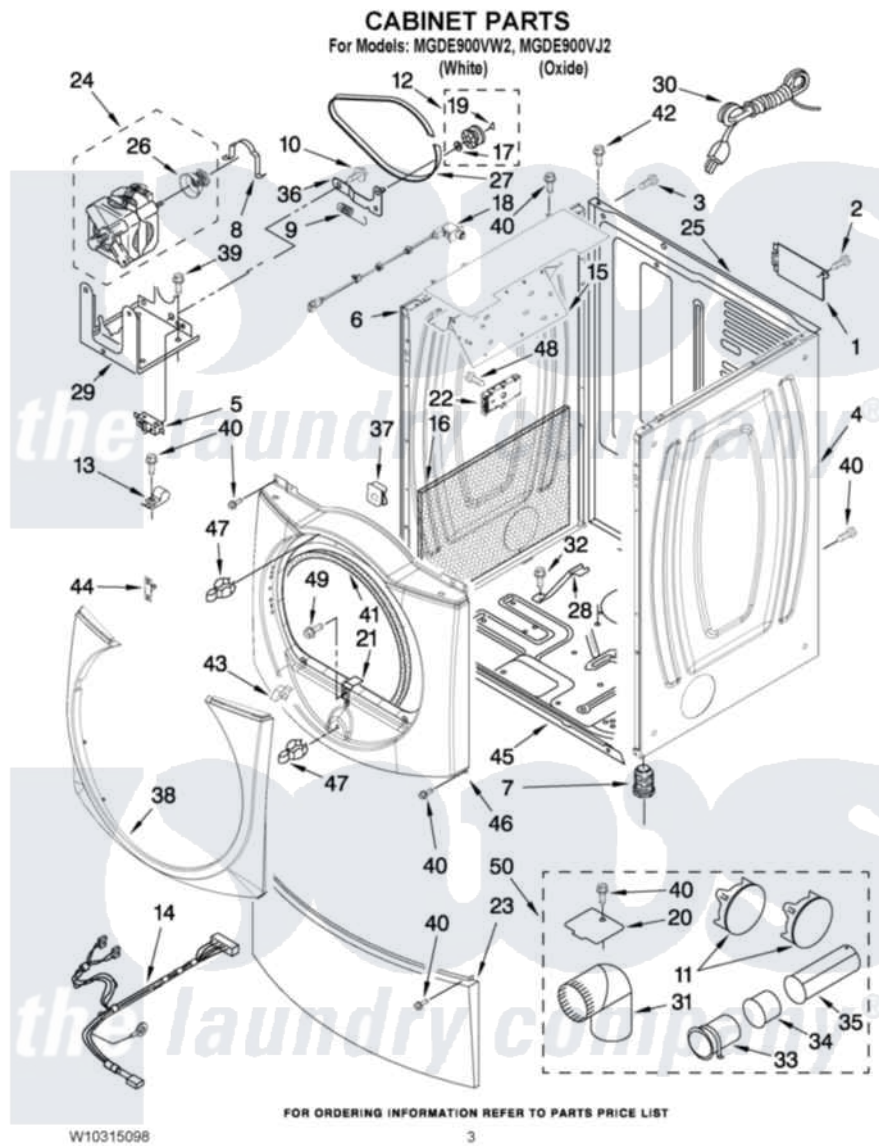

Maytag MGDE900VW2 02 - CABINET PARTS

Maytag [Residential Maytag MGDE900VW2 Dryer Parts](#) Parts Diagram 02 - CABINET PARTS
 Click on the part number to view part

Item	Original Part Number	Replaced By	Status	Part Description
1	8317340			Cover, Terminal Block
2	3390814	90767		Screw, 8A X 3/8 HeX Washer Head Tapping
3	8533974	4331106		Screw, No.10-32 X 7/16
4	W10192446			Panel, Side
"	W10193959			Panel, Side
5	W10246525	W10314253		Switch, Assembly Broken Belt
6	W10192435			Panel, Side
"	W10193956			Panel, Side
7	3392100	49621		Feet-Leveling
NI	279810			Foot-Optional
8	660658			Clamp, Motor Mounting 343481 685441
9	3387374			Spring, Idler
10	3389420			Retainer-Idler 1/4-20 X 1/16
11	49252			Plug, Multivent
"	W10151499	W10404617		Plug, Multivent