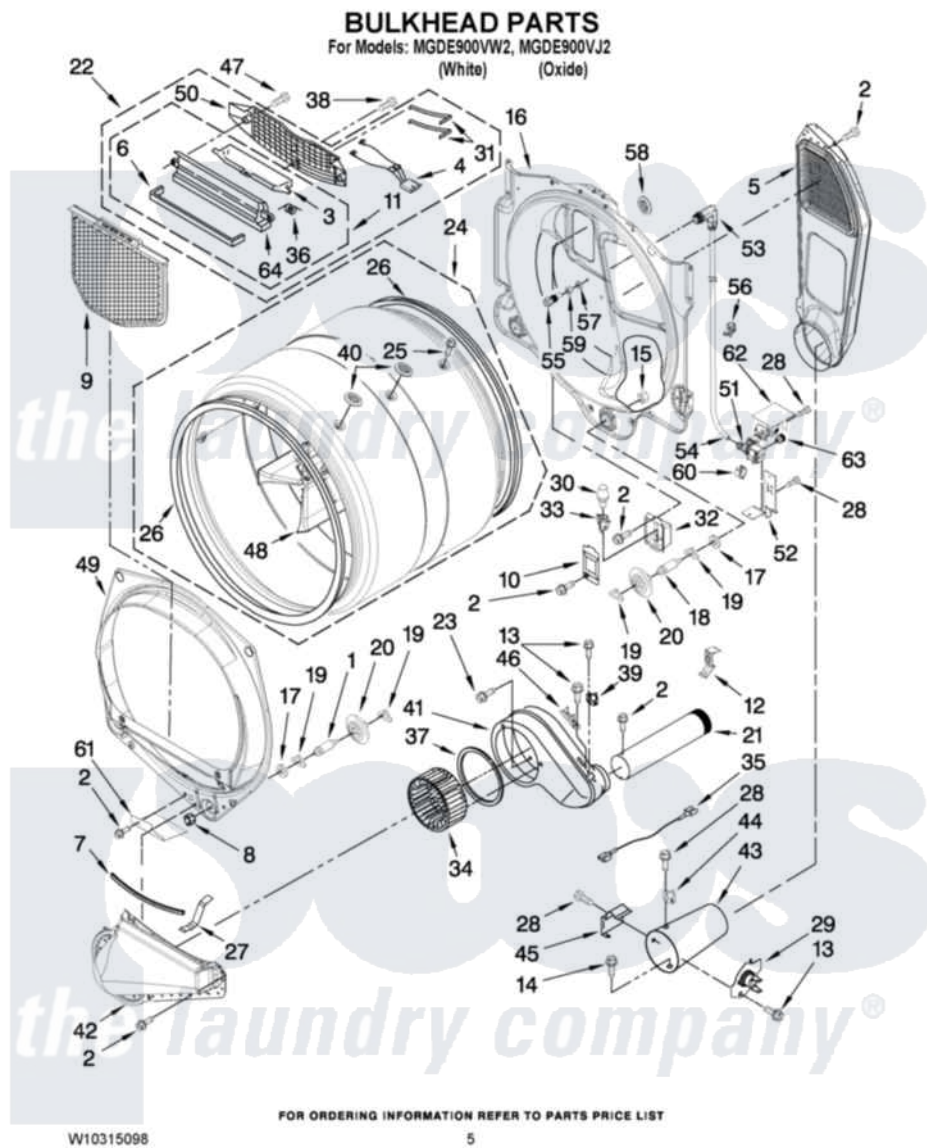

# Maytag MGDE900VW2 03 - BULKHEAD PARTS

Maytag Residential Maytag MGDE900VW2 Dryer Parts Parts Diagram 03 - BULKHEAD PARTS  
Click on the part number to view part

Item	Original Part Number	Replaced By	Status	Part Description
1	8575324	<a href="#">W10359271</a>		Shaft, Drum Roller Threads
2	3390647	<a href="#">488729</a>		Screw
3	<a href="#">W10153413</a>			Door, Lint Screen
4	<a href="#">3406653</a>			Harness, Sensor
5	<a href="#">3394346</a>			Air Duct Assembly
6	<a href="#">697813</a>			Seal, Outlet Housing
7	697814	<a href="#">697813</a>		Seal, Outlet Housing
8	3934666	<a href="#">W10080210</a>		Nut, 3/8 X 16
9	W10049370	<a href="#">W10120998</a>		Screen
10	3402841	<a href="#">8532165</a>		Lens, Drum Light
11	<a href="#">W10153423</a>			Outlet Grille, Housing Assembly
12	<a href="#">8572105</a>			Retainer, Toe Panel
13	8533971	<a href="#">90767</a>		Screw, 8A X 3/8 HeX Washer Head Tapping
14	<a href="#">693995</a>			Screw, Hex Head
15	W10001120	<a href="#">W10080190</a>		Nut, 3/8-16