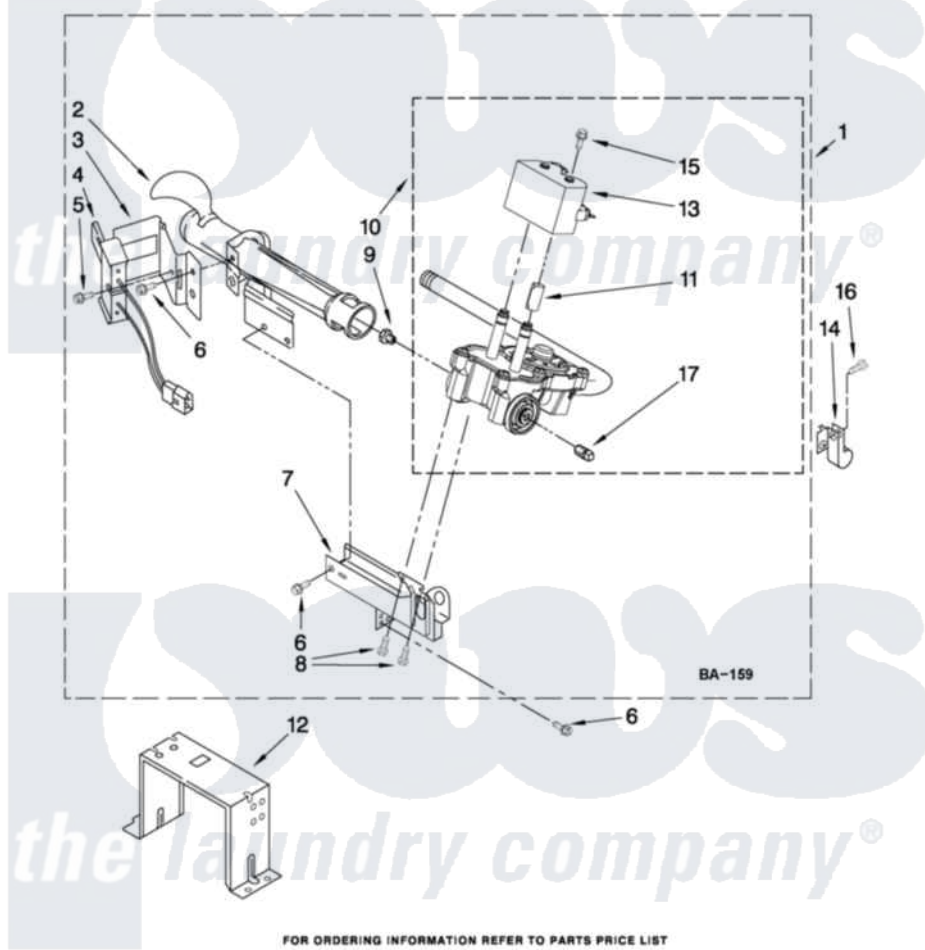

Maytag MGDE900VW2 04 - W10293911 BURNER ASSEMBLY

W10293911 BURNER ASSEMBLY

For Models: MGDE900VW2, MGDE900VJ2
(White) (Oxide)

USE WITH TYPE 1 - NATURAL, TYPE 2 - MIXED,
AND TYPE 4 - LIQUEFIED PROPANE AND BUTANE GASES

W10315098

FOR ORDERING INFORMATION REFER TO PARTS PRICE LIST

7

Maytag [Residential Maytag MGDE900VW2 Dryer Parts](#) Parts Diagram 04 - W10293911 BURNER ASSEMBLY
Click on the part number to view part

Item	Original Part Number	Replaced By	Status	Part Description
1	W10293911	W10310204		Burner-Gas
2	688617	693140		Burner
3	694298			Bracket, Ignitor
4	686590	279311		Ignitor
5	3393909			Screw, 8-32 X 7/8
6	343641	681414		Screw, 10AB X 1/2
7	3389871		Not Available	Base, Burner
8	3387057			Screw, 10-16 X 1/2 Orifice, Burner
9	15418			Orifice, Burner Type 1
10	W10175144	W10293912		Valve-Gas
11	W10295524	W10328463		Coil, 60 Hz
12	3389889			Bracket, Support
13	W10273784	W10328463		Coil, 60 Hz
14	3978776			Bracket, Gas Pipe Switch
15	326049536			Screw, Coil
16	3390647	488729		Screw