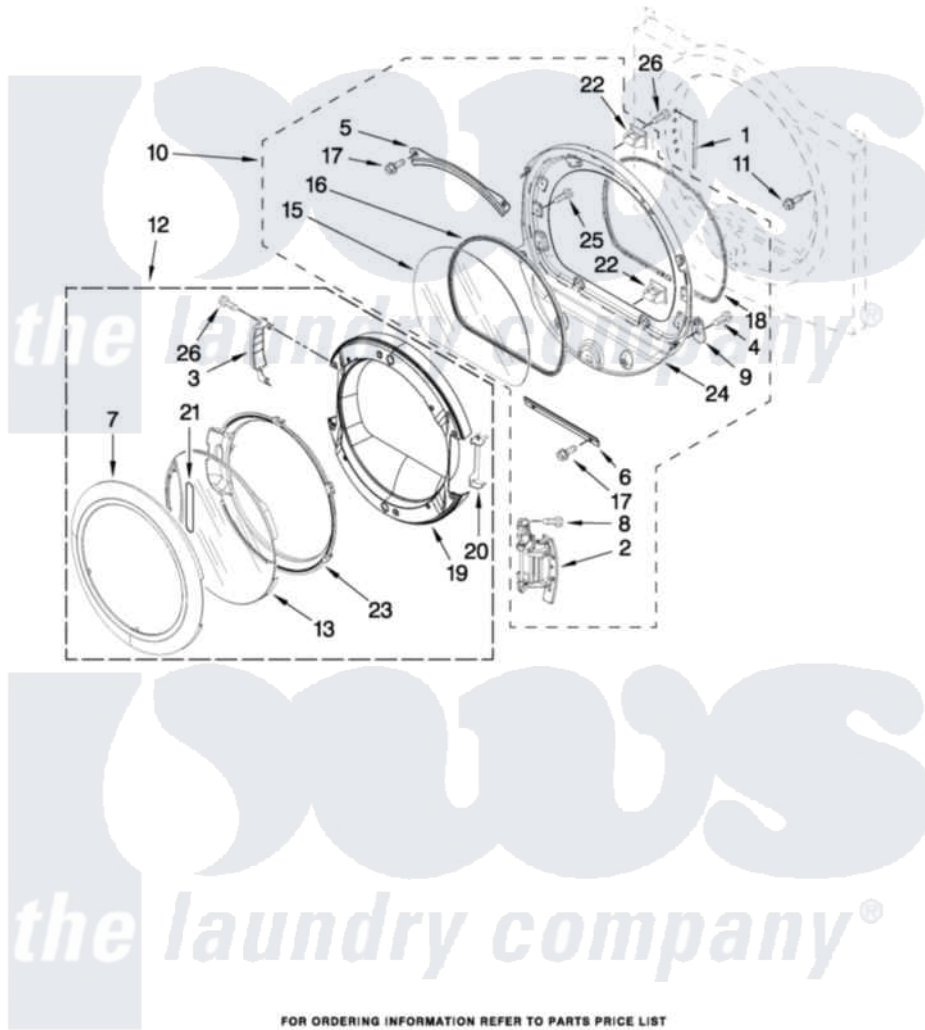

Maytag MGDE900VW2 05 - DOOR PARTS

DOOR PARTS

For Models: MGDE900VW2, MGDE900VJ2
(White) (Oxide)

W10315098

9

FOR ORDERING INFORMATION REFER TO PARTS PRICE LIST

Maytag [Residential Maytag MGDE900VW2 Dryer Parts](#) Parts Diagram 05 - DOOR PARTS

[Click on the part number to view part](#)

Item	Original Part Number	Replaced By	Status	Part Description
1	W10085210			Label-Hinge Hole Cover Front Panel
"	W10085230			Label, Hinge Hole Cover
2	W10139920			Door Hinge Assembly
3	W10180119			Cover-Hinge, Stationary Cover Hinge
4	3400224			Screw, 1/4-20 X 3/8
5	8519356			Retainer-Window
6	8519354			Retainer-Window
7	W10193522			Door Frame Assembly
8	W10159996			Screw, 10-24 X 25/64
9	W10048910			Screw-Plug
10	8577819			Door Assembly
11	355515			Screw, 8-18 X 11/16
12	W10193530			Door Assembly
13	W10180117			Door Mask
15	8566254			Glass-Window

16	8579662		Gasket, Window
17	3393258	3373329D	Screw
18	W10139457		Seal-Door Handle, Ring Door
19	W10180118		Door, Intermediate
20	W10180120		Shield, Door
21	W10153281	W1012160Z	Pad, Door Handle
22	690081	279570	Latch
23	W10171571		Screen, Door
24	8578229		Door Assembly
25	3400224		Screw, 1/4-20 X 3/8
26	9742177		Screw, 8-18 X .625