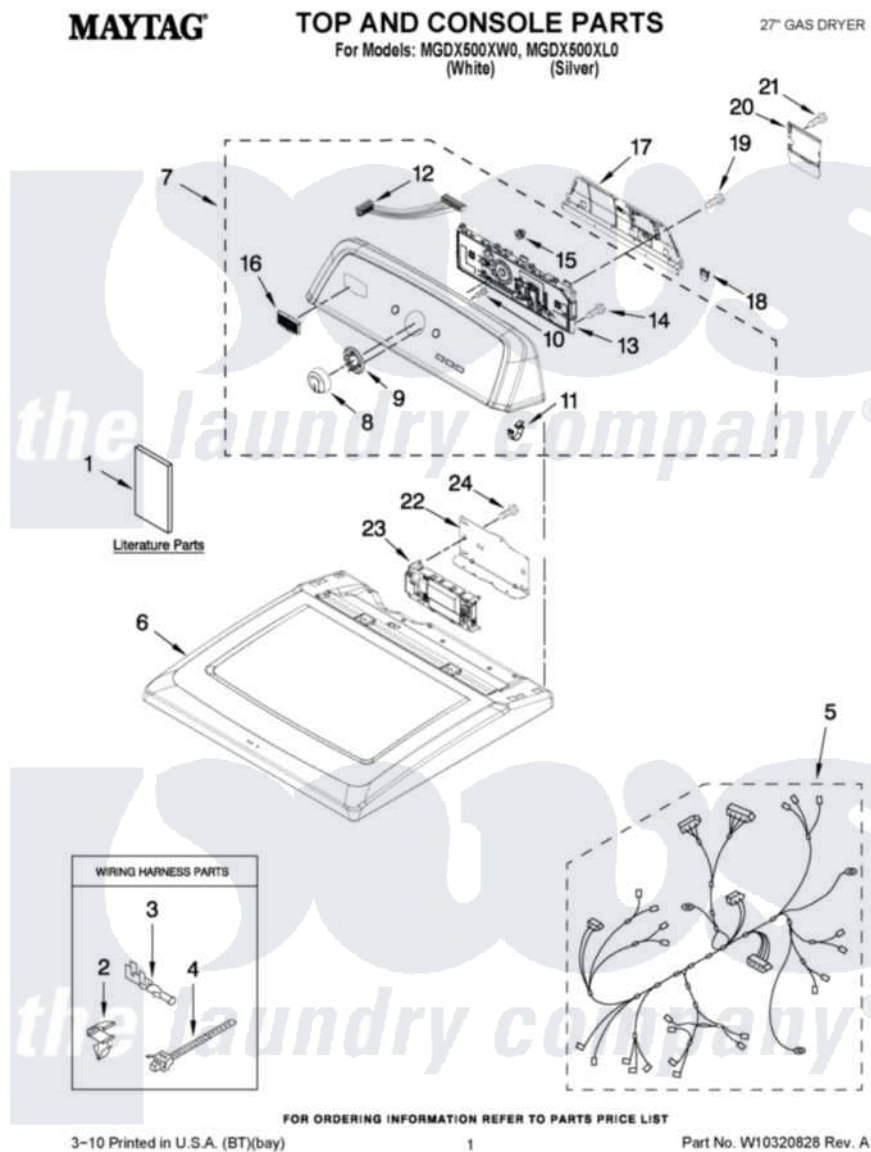

Maytag MGD500XL0 01 - TOP AND CONSOLE PARTS

Maytag Residential Maytag MGD500XL0 Dryer Parts Parts Diagram 01 - TOP AND CONSOLE PARTS
Click on the part number to view part

Item	Original Part Number	Replaced By	Status	Part Description
1	W10259284		Not Available	WIRING DIAGRAM
"	W10097013		Not Available	GUIDE, USE & CARE
"	W10096984		Not Available	INSTALLATION (INSTRUCTIONS)
"	W10097018		Not Available	TECH SHEET
2	3394427			Clip-Harness
3	94614			Terminal
4	3391018			Tie Cable
5	W10253982			Harness, Wiring
6	W10268730			Top
"	W10268731			Top
7	W10287062			Console Assembly
"	W10293245			Console Assembly
8	W10251381			Knob, Control
9	W10305134			Bezel, Cycle Trim
10	3196172			Screw, 6-19 X 3/8
11	8312709			Clip-Console

12	W10285495		Cable, User Interface
13	W10272634		User Interface Assembly
14	W10219342		Screw, Baffle Mounting
15	W10274524		Tensioner, Facia
16	W10153170		Medallion Cabinet
17	W10269598		Panel, Rear
18	W10279552		Plug-Upper Rear Panel
19	337686	Not Available	SCREW, 8-18 X .500
20	W10297565		Cover, Terminal Block
21	359625	487240	Screw, For Mtg. Service Capacitor
22	W10271580		Bracket, Motor Control
23	W10331078		CCU-Control
24	342055	488627	Screw