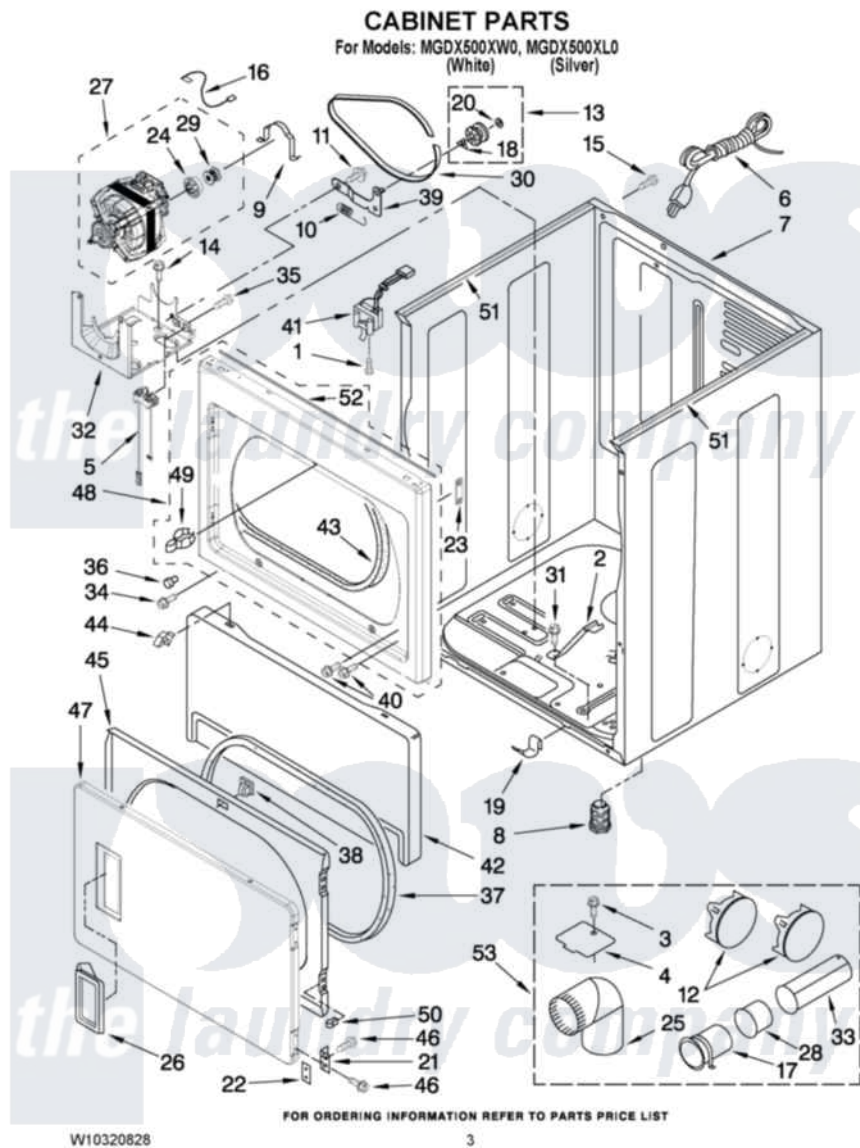

Maytag MGD500XL0 02 - CABINET PARTS

Maytag Residential Maytag MGD500XL0 Dryer Parts Parts Diagram 02 - CABINET PARTS
 Click on the part number to view part

Item	Original Part Number	Replaced By	Status	Part Description
1	697773	3395530		Screw
2	8529757			Bracket, Burner
3	488729			Screw
4	3394331			Plate Cover
5	W10246525	W10314253		Switch, Assembly Broken Belt
6	344020	3401402		Cord, Power
7	8310656			Cabinet
"	W10292891			Cabinet
8	3392100	49621		Feet-Leveling
NI	279810			Foot-Optional
9	660658			Clamp, Motor Mounting 343481 685441
10	3387374			Spring, Idler
11	3389420			Retainer-Idler 1/4-20 X 1/16
12	697750	W10470674		Dryer Exhaust Kit
13	3388672	279640		Pulley-ldr
14	343641	681414		Screw, 10AB X 1/2