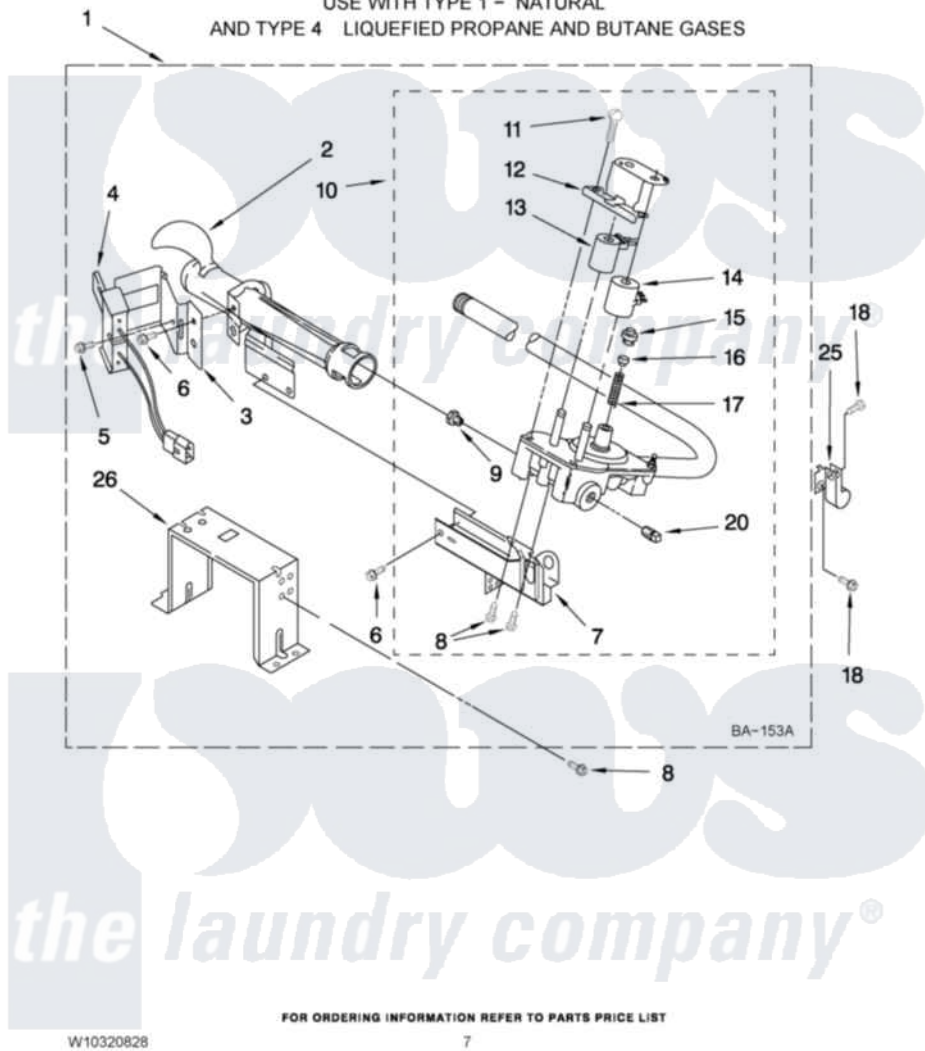

Maytag MGD500XL0 04 - 8576353 BURNER ASSEMBLY

8576353 BURNER ASSEMBLY

For Models: MGD500XW0, MGD500XL0
(White) (Silver)

USE WITH TYPE 1 - NATURAL
AND TYPE 4 LIQUEFIED PROPANE AND BUTANE GASES

FOR ORDERING INFORMATION REFER TO PARTS PRICE LIST

W10320828

7

Maytag Residential Maytag MGD500XL0 Dryer Parts Parts Diagram 04 - 8576353 BURNER ASSEMBLY
Click on the part number to view part

Item	Original Part Number	Replaced By	Status	Part Description
1	8576353	280119		Burner-Gas
2	688617	693140		Burner
3	694298			Bracket, Ignitor
4	686590	279311		Ignitor
5	3393909			Screw, 8-32 X 7/8
6	343641	681414		Screw, 10AB X 1/2
7	3389871		Not Available	Base, Burner
8	3387057			Screw, 10-16 X 1/2 Orifice, Burner
9	15418			Orifice, Burner Type 1
"	15422		Not Available	ORIFICE, BURNER (TYPE 4) (BUTANE)
"	234867	229742		Orifice, Burner
10	W10118347	W10293912		Valve-Gas
11	694421			Screw, Bracket Mounting
12	694538			Bracket, Shunt
13	694540			Coil, 60 Hz