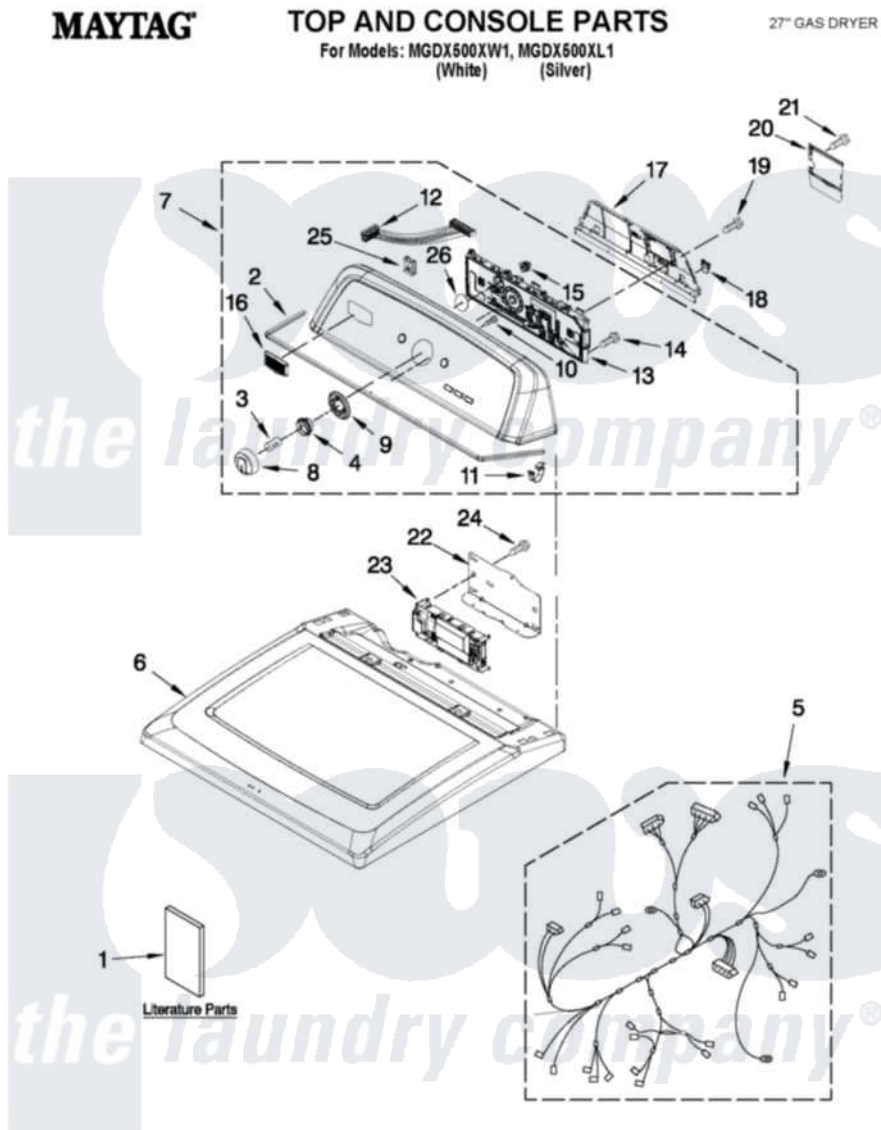

# Maytag MGD500XL1 01 - TOP AND CONSOLE PARTS

Maytag [Residential Maytag MGD500XL1 Dryer Parts](#) Parts Diagram 01 - TOP AND CONSOLE PARTS

[Click on the part number to view part](#)

Item	Original Part Number	Replaced By	Status	Part Description
1	W10259284		Not Available	WIRING DIAGRAM
"	W10097013		Not Available	GUIDE, USE & CARE
"	W10096984		Not Available	INSTALLATION (INSTRUCTIONS)
2	<a href="#">W10280079</a>			Seal, Console
3	<a href="#">8536939</a>			Clip, Knob
4	<a href="#">W10326923</a>			Spacer, Knob
5	<a href="#">W10253982</a>			Harness, Wiring
6	<a href="#">W10268730</a>			Top
"	<a href="#">W10268731</a>			Top
7	<a href="#">W10287062</a>			Console Assembly
"	<a href="#">W10293245</a>			Console Assembly
8	<a href="#">W10251381</a>			Knob, Control
9	<a href="#">W10305134</a>			Bezel, Cycle Trim
10	<a href="#">3196172</a>			Screw, 6-19 X 3/8
11	<a href="#">8312709</a>			Clip-Console
12	<a href="#">W10285495</a>			Cable, User Interface

13	<a href="#">W10272634</a>		User Interface Assembly
14	<a href="#">W10219342</a>		Screw, Baffle Mounting
15	<a href="#">W10274524</a>		Tensioner, Facia
16	<a href="#">W10323735</a>		Badge
17	<a href="#">W10096969</a>		Panel, Rear Console
18	<a href="#">W10279552</a>		Plug-Upper Rear Panel
19	3390647	<a href="#">488729</a>	Screw
20	<a href="#">W10338363</a>		Cover, Terminal Block
21	359625	<a href="#">487240</a>	Screw, For Mtg. Service Capacitor
22	<a href="#">W10271580</a>		Bracket, Motor Control
23	<a href="#">W10317638</a>		Control, Electronic
24	342055	<a href="#">488627</a>	Screw
25	<a href="#">W10298336</a>		8-18 Nch, U-Type NUT
26	<a href="#">W10323092</a>		Seal, User Interface