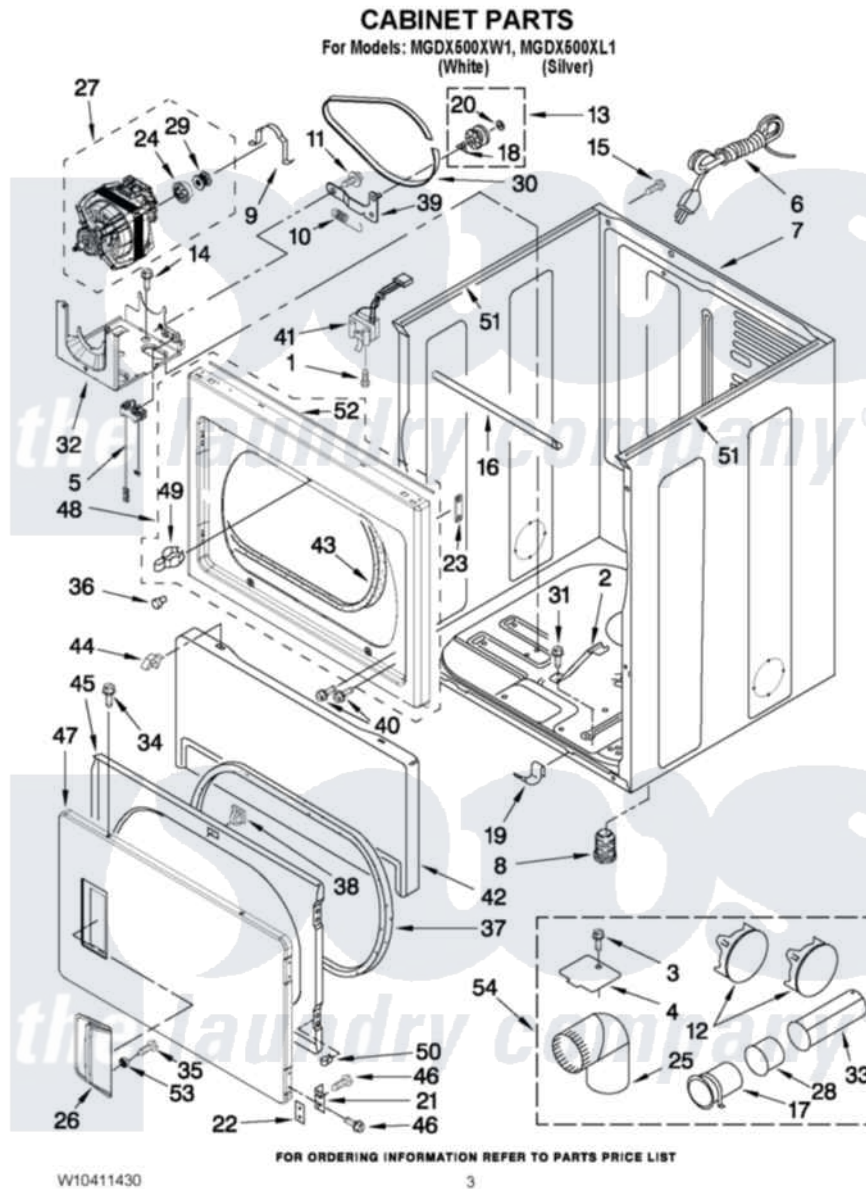

Maytag MGD500XL1 02 - CABINET PARTS

Maytag [Residential Maytag MGD500XL1 Dryer Parts](#) Parts Diagram 02 - CABINET PARTS
Click on the part number to view part

| Item | Original Part Number | Replaced By | Status | Part Description |
|------|---------------------------|---------------------------|--------|--|
| 1 | 697773 | 3395530 | | Screw |
| 2 | 8529757 | | | Bracket, Burner |
| 3 | 488729 | | | Screw |
| 4 | 3394331 | | | Plate Cover |
| 5 | W10246525 | W10314253 | | Switch, Assembly Broken Belt |
| 6 | 344020 | 3401402 | | Cord, Power |
| 7 | 8310656 | | | Cabinet |
| " | W10292891 | | | Cabinet |
| 8 | 3392100 | 49621 | | Feet-Leveling |
| NI | 279810 | | | Foot-Optional |
| 9 | 660658 | | | Clamp, Motor Mounting 343481 685441 |
| 10 | 3387374 | | | Spring, Idler |
| 11 | 3389420 | | | Retainer-Idler 1/4-20 X 1/16 |
| 12 | 697750 | W10470674 | | Dryer Exhaust Kit |
| 13 | 3388672 | 279640 | | Pulley-ldr |
| 14 | 343641 | 681414 | | Screw, 10AB X 1/2 |