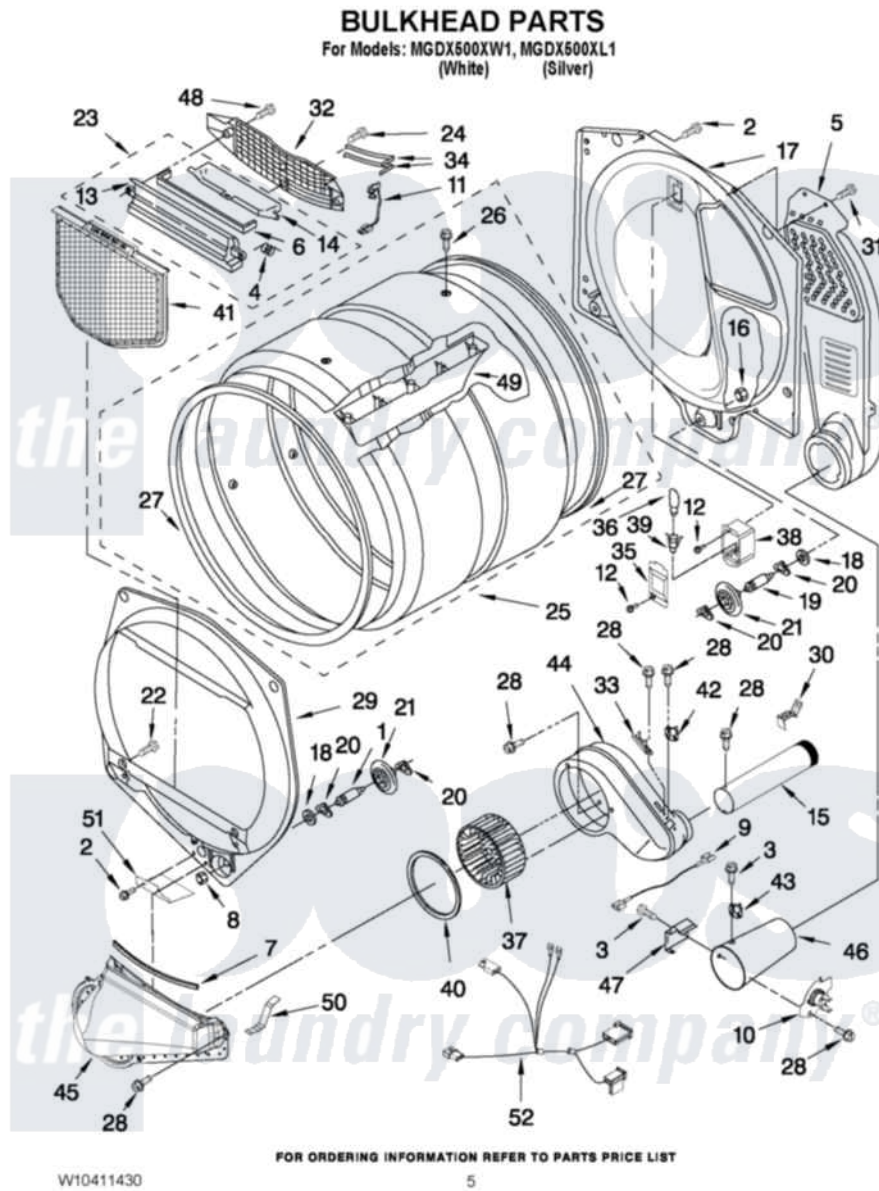

Maytag MGD500XL1 03 - BULKHEAD PARTS

Maytag [Residential Maytag MGD500XL1 Dryer Parts](#) Parts Diagram 03 - BULKHEAD PARTS
Click on the part number to view part

Item	Original Part Number	Replaced By	Status	Part Description
1	W10359271			Shaft, Drum Roller Threads
2	3390647	488729		Screw
3	90767			Screw, 8A X 3/8 HeX Washer Head Tapping
4	3394986			Spring, Lint Screen Door
5	W10293765			Air Duct Assembly
6	697813			Seal, Outlet Housing
7	697814	697813		Seal, Outlet Housing
8	3934666	W10080210		Nut, 3/8 X 16
9	3401707			Jumper, Tco-High Limit
10	8573713			Thermal-Cutoff
11	W10298258			Harness, Sensor
12	487909	488729		Screw
13	W10153414			Outlet, Housing Assembly
14	W10153413			Door, Lint Screen
15	8066224	279936		Kit-Exhst
16	W10001120	W10080190		Nut, 3/8-16

17	8520836		Bulkhead, Rear
18	3387459	W10080960	Washer, Support
19	W10359272		Shaft, Roller Drum Threads
20	690997		Washer, Thrust
21	W10314171		Roller, Support Assembly
22	342055	488627	Screw
23	W10153423		Outlet Grille, Housing Assembly
24	359625	487240	Screw, For Mtg. Service Capacitor
25	8318215	W10197999	Drum
26	W10219342		Screw, Baffle Mounting
27	697694	280114	Seal
28	8533971	90767	Screw, 8A X 3/8 HeX Washer Head Tapping
29	697557		Bulkhead, Front
30	8572105		Retainer, Toe Panel
31	489463		Screw, 8-18 X 1/16
32	W10153412		Grille, Outlet
33	3392519		Thermal Limiter
34	3387223		Electrode, Sensor
35	3402841	8532165	Lens, Drum Light
36	3406124	22002263	Lamp
37	697772		Wheel, Blower
38	8578825		Bracket, Drum Light
39	W10214261		Socket, Drum Light Assembly
40	697770		Seal, Cover Plate Blower Housing
41	W10049370	W10120998	Screen
42	8577274		Thermostat 295F
43	3391912		Thermostat, High-Limit 255 F
44	8544362	W10119255	Housing, Blower
45	8066168	W10128606	Duct-Lint
46	8573824		Funnel, Burner
47	338906		Radiant, Sensor
48	3387230		Screw, 10-16 X 13/16
49	697693	W10113136	Baffle, Drum
50	W10345456	8066208	Clip-Exhaust
51	W10128629		Shield, Blower Housing
52	W10305870		Harness, Gas