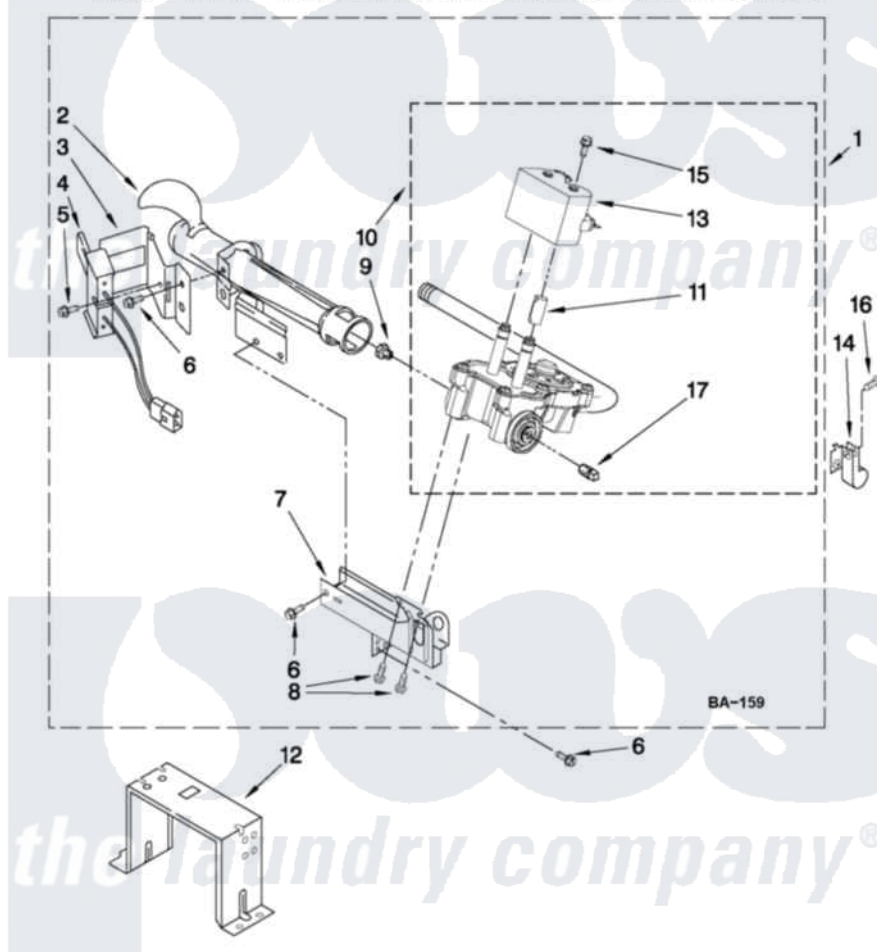

Maytag MGD500XL1 04 - W10293911 BURNER ASSEMBLY

W10293911 BURNER ASSEMBLY

For Models: MGD500XW1, MGD500XL1
(White) (Silver)

USE WITH TYPE 1 - NATURAL, TYPE 2 - MIXED,
AND TYPE 4 - LIQUEFIED PROPANE AND BUTANE GASES

W10411430

FOR ORDERING INFORMATION REFER TO PARTS PRICE LIST

7

Maytag [Residential Maytag MGD500XL1 Dryer Parts](#) Parts Diagram 04 - W10293911 BURNER ASSEMBLY
Click on the part number to view part

Item	Original Part Number	Replaced By	Status	Part Description
1	W10293911	W10310204		Burner-Gas
2	688617	693140		Burner
3	694298			Bracket, Ignitor
4	686590	279311		Ignitor
5	3393909			Screw, 8-32 X 7/8
6	343641	681414		Screw, 10AB X 1/2
7	3389871		Not Available	Base, Burner
8	3387057			Screw, 10-16 X 1/2 Orifice, Burner
9	15418			Orifice, Burner Type 1
10	W10175144	W10293912		Valve-Gas
11	W10295524	W10328463		Coil, 60 Hz
12	3389889			Bracket, Support
13	W10273784	W10328463		Coil, 60 Hz
14	3978776			Bracket, Gas Pipe Switch
15	326049536			Screw, Coil
16	3390647	488729		Screw