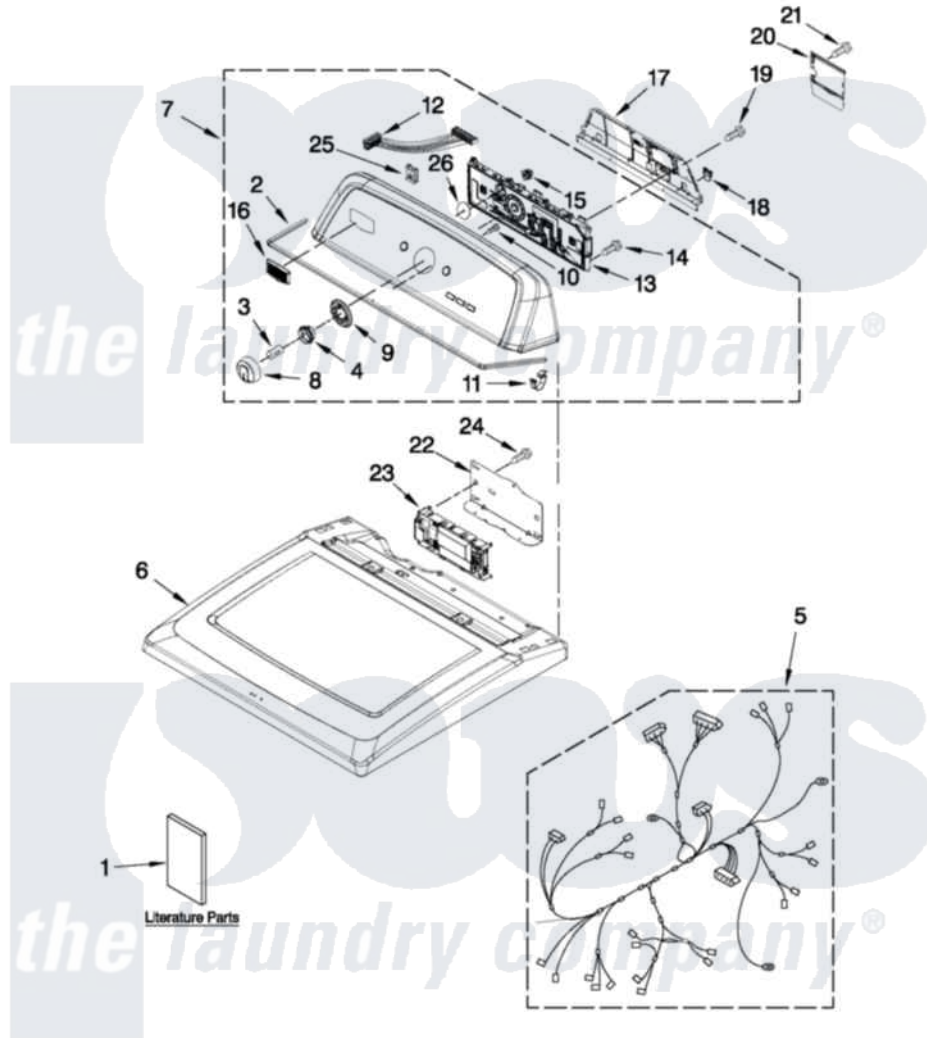

Maytag MGD500XW1 01 - TOP AND CONSOLE PARTS

MAYTAG

TOP AND CONSOLE PARTS

27" GAS DRYER

For Models: MGD500XW1, MGD500XL1
(White) (Silver)

FOR ORDERING INFORMATION REFER TO PARTS PRICE LIST

6-11 Printed in U.S.A. (JLP)(bay)

1

Part No. W10411430 Rev. A

Maytag Residential Maytag MGD500XW1 Dryer Parts Parts Diagram 01 - TOP AND CONSOLE PARTS

[Click on the part number to view part](#)

Item	Original Part Number	Replaced By	Status	Part Description
1	W10259284		Not Available	WIRING DIAGRAM
"	W10097013		Not Available	GUIDE, USE & CARE
"	W10096984		Not Available	INSTALLATION (INSTRUCTIONS)
2	W10280079			Seal, Console
3	8536939			Clip, Knob
4	W10326923			Spacer, Knob
5	W10253982			Harness, Wiring
6	W10268730			Top
"	W10268731			Top
7	W10287062			Console Assembly
"	W10293245			Console Assembly
8	W10251381			Knob, Control
9	W10305134			Bezel, Cycle Trim
10	3196172			Screw, 6-19 X 3/8
11	8312709			Clip-Console
12	W10285495			Cable, User Interface

13	W10272634		User Interface Assembly
14	W10219342		Screw, Baffle Mounting
15	W10274524		Tensioner, Facia
16	W10323735		Badge
17	W10096969		Panel, Rear Console
18	W10279552		Plug-Upper Rear Panel
19	3390647	488729	Screw
20	W10338363		Cover, Terminal Block
21	359625	487240	Screw, For Mtg. Service Capacitor
22	W10271580		Bracket, Motor Control
23	W10317638		Control, Electronic
24	342055	488627	Screw
25	W10298336		8-18 Nch, U-Type NUT
26	W10323092		Seal, User Interface