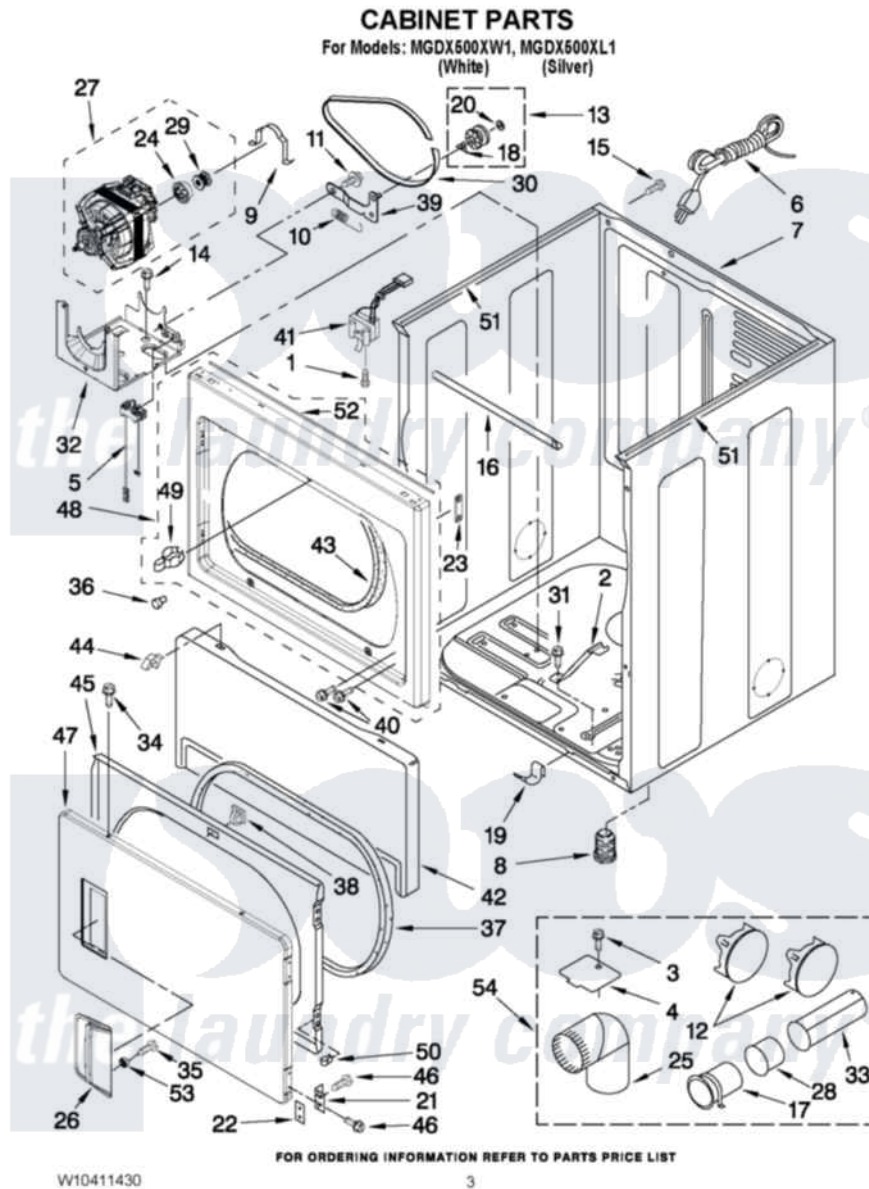

# Maytag MGD500XW1 02 - CABINET PARTS

Maytag [Residential Maytag MGD500XW1 Dryer Parts](#) Parts Diagram 02 - CABINET PARTS  
Click on the part number to view part

Item	Original Part Number	Replaced By	Status	Part Description
1	697773	<a href="#">3395530</a>		Screw
2	<a href="#">8529757</a>			Bracket, Burner
3	<a href="#">488729</a>			Screw
4	<a href="#">3394331</a>			Plate Cover
5	W10246525	<a href="#">W10314253</a>		Switch, Assembly Broken Belt
6	344020	<a href="#">3401402</a>		Cord, Power
7	<a href="#">8310656</a>			Cabinet
"	<a href="#">W10292891</a>			Cabinet
8	3392100	<a href="#">49621</a>		Feet-Leveling
NI	<a href="#">279810</a>			Foot-Optional
9	<a href="#">660658</a>			Clamp, Motor Mounting 343481 685441
10	<a href="#">3387374</a>			Spring, Idler
11	<a href="#">3389420</a>			Retainer-Idler 1/4-20 X 1/16
12	697750	<a href="#">W10470674</a>		Dryer Exhaust Kit
13	3388672	<a href="#">279640</a>		Pulley-ldr
14	343641	<a href="#">681414</a>		Screw, 10AB X 1/2