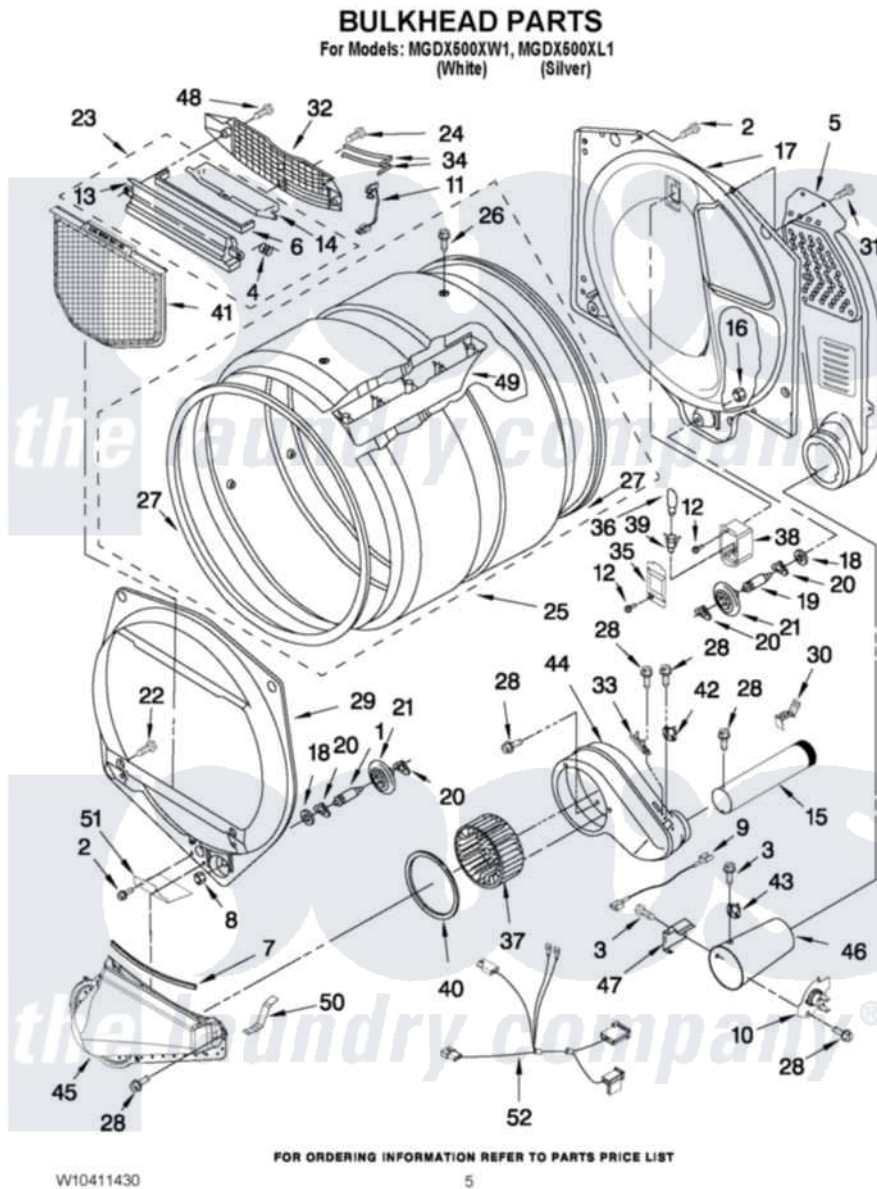

# Maytag MGD500XW1 03 - BULKHEAD PARTS

Maytag Residential Maytag MGD500XW1 Dryer Parts Parts Diagram 03 - BULKHEAD PARTS  
Click on the part number to view part

Item	Original Part Number	Replaced By	Status	Part Description
1	<a href="#">W10359271</a>			Shaft, Drum Roller Threads
2	3390647	<a href="#">488729</a>		Screw
3	<a href="#">90767</a>			Screw, 8A X 3/8 HeX Washer Head Tapping
4	<a href="#">3394986</a>			Spring, Lint Screen Door
5	<a href="#">W10293765</a>			Air Duct Assembly
6	<a href="#">697813</a>			Seal, Outlet Housing
7	697814	<a href="#">697813</a>		Seal, Outlet Housing
8	3934666	<a href="#">W10080210</a>		Nut, 3/8 X 16
9	<a href="#">3401707</a>			Jumper, Tco-High Limit
10	<a href="#">8573713</a>			Thermal-Cutoff
11	<a href="#">W10298258</a>			Harness, Sensor
12	487909	<a href="#">488729</a>		Screw
13	<a href="#">W10153414</a>			Outlet, Housing Assembly
14	<a href="#">W10153413</a>			Door, Lint Screen
15	8066224	<a href="#">279936</a>		Kit-Exhst
16	W10001120	<a href="#">W10080190</a>		Nut, 3/8-16