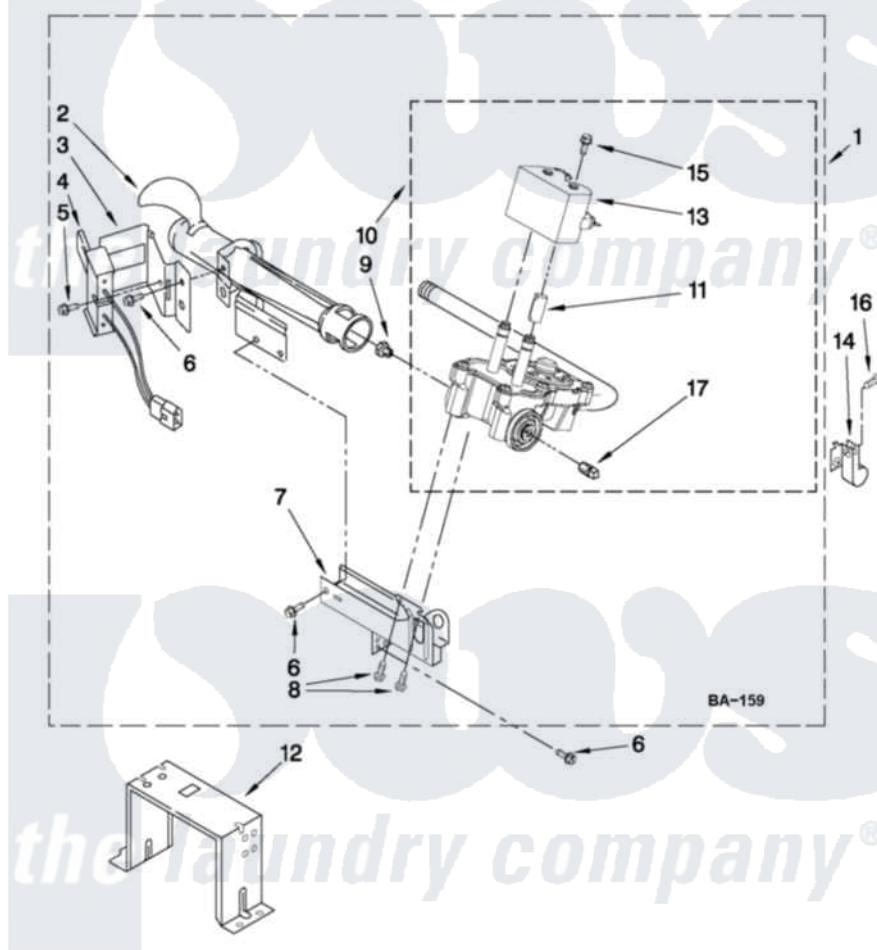

Maytag MGD500XW1 04 - W10293911 BURNER ASSEMBLY

W10293911 BURNER ASSEMBLY

For Models: MGD500XW1, MGD500XL1
(White) (Silver)

USE WITH TYPE 1 - NATURAL, TYPE 2 - MIXED,
AND TYPE 4 - LIQUEFIED PROPANE AND BUTANE GASES

W10411430

FOR ORDERING INFORMATION REFER TO PARTS PRICE LIST

7

Maytag [Residential Maytag MGD500XW1 Dryer Parts](#) Parts Diagram 04 - W10293911 BURNER ASSEMBLY
Click on the part number to view part

Item	Original Part Number	Replaced By	Status	Part Description
1	W10293911	W10310204		Burner-Gas
2	688617	693140		Burner
3	694298			Bracket, Ignitor
4	686590	279311		Ignitor
5	3393909			Screw, 8-32 X 7/8
6	343641	681414		Screw, 10AB X 1/2
7	3389871		Not Available	Base, Burner
8	3387057			Screw, 10-16 X 1/2 Orifice, Burner
9	15418			Orifice, Burner Type 1
10	W10175144	W10293912		Valve-Gas
11	W10295524	W10328463		Coil, 60 Hz
12	3389889			Bracket, Support
13	W10273784	W10328463		Coil, 60 Hz
14	3978776			Bracket, Gas Pipe Switch
15	326049536			Screw, Coil
16	3390647	488729		Screw