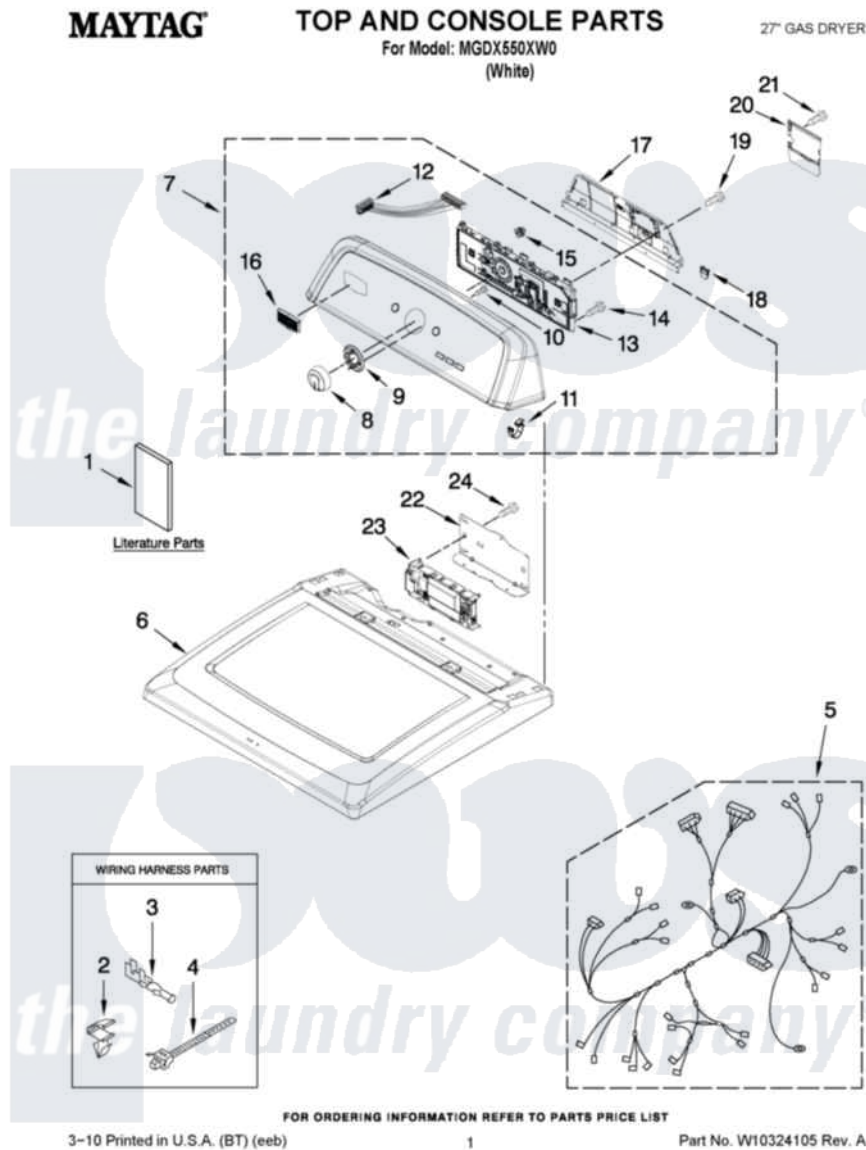

# Maytag MGD550XW0 01 - TOP AND CONSOLE PARTS

Maytag Residential Maytag MGD550XW0 Dryer Parts Parts Diagram 01 - TOP AND CONSOLE PARTS  
Click on the part number to view part

Item	Original Part Number	Replaced By	Status	Part Description
1	W10259284		Not Available	WIRING DIAGRAM
"	W10097013		Not Available	GUIDE, USE & CARE
"	W10096984		Not Available	INSTALLATION (INSTRUCTIONS)
"	W10097018		Not Available	TECH SHEET
2	<a href="#">3394427</a>			Clip-Harness
3	<a href="#">94614</a>			Terminal
4	<a href="#">3391018</a>			Tie Cable
5	<a href="#">W10253982</a>			Harness, Wiring
6	<a href="#">W10268730</a>			Top
7	<a href="#">W10293246</a>			Console Assembly
8	<a href="#">W10251381</a>			Knob, Control
9	<a href="#">W10305134</a>			Bezel, Cycle Trim
10	<a href="#">3196172</a>			Screw, 6-19 X 3/8
11	<a href="#">8312709</a>			Clip-Console
12	<a href="#">W10285495</a>			Cable, User Interface
13	<a href="#">W10272635</a>			User Interface Assembly

14	<a href="#">W10219342</a>		Screw, Baffle Mounting
15	<a href="#">W10274524</a>		Tensioner, Facia
16	<a href="#">W10274524</a>		Tensioner, Facia
17	<a href="#">W10269598</a>		Panel, Rear
18	<a href="#">W10279552</a>		Plug-Upper Rear Panel
19	337686	Not Available	SCREW, 8-18 X .500
20	<a href="#">W10297565</a>		Cover, Terminal Block
21	359625	<a href="#">487240</a>	Screw, For Mtg. Service Capacitor
22	<a href="#">W10271580</a>		Bracket, Motor Control
23	<a href="#">W10331078</a>		CCU-Control
24	342055	<a href="#">488627</a>	Screw