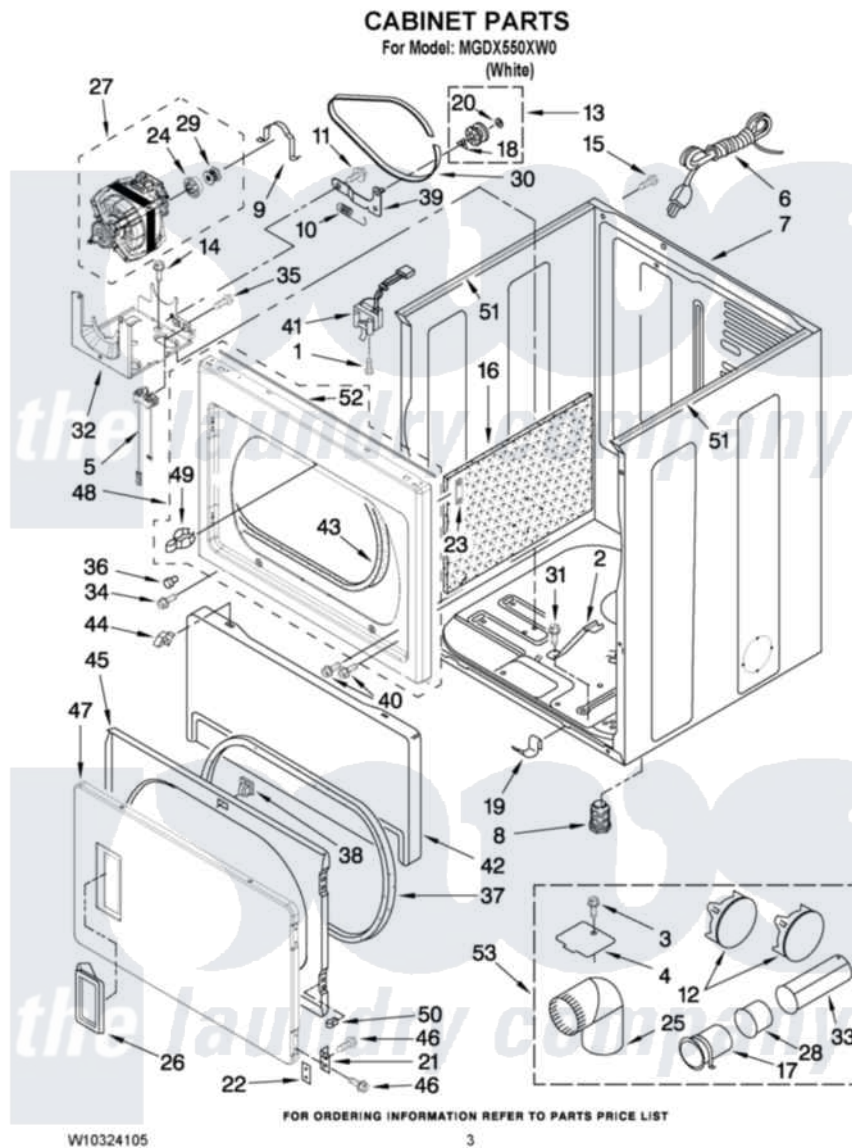

# Maytag MGD550XW0 02 - CABINET PARTS

Maytag [Residential Maytag MGD550XW0 Dryer Parts](#) Parts Diagram 02 - CABINET PARTS  
 Click on the part number to view part

Item	Original Part Number	Replaced By	Status	Part Description
1	697773	<a href="#">3395530</a>		Screw
2	<a href="#">8529757</a>			Bracket, Burner
3	<a href="#">488729</a>			Screw
4	<a href="#">3394331</a>			Plate Cover
5	W10246525	<a href="#">W10314253</a>		Switch, Assembly Broken Belt
6	344020	<a href="#">3401402</a>		Cord, Power
7	<a href="#">8310656</a>			Cabinet
8	3392100	<a href="#">49621</a>		Feet-Leveling
NI	<a href="#">279810</a>			Foot-Optional
9	<a href="#">660658</a>			Clamp, Motor Mounting 343481 685441
10	<a href="#">3387374</a>			Spring, Idler
11	<a href="#">3389420</a>			Retainer-Idler 1/4-20 X 1/16
12	697750	<a href="#">W10470674</a>		Dryer Exhaust Kit
13	3388672	<a href="#">279640</a>		Pulley-ldr
14	343641	<a href="#">681414</a>		Screw, 10AB X 1/2
15	8533974	<a href="#">4331106</a>		Screw, No.10-32 X 7/16