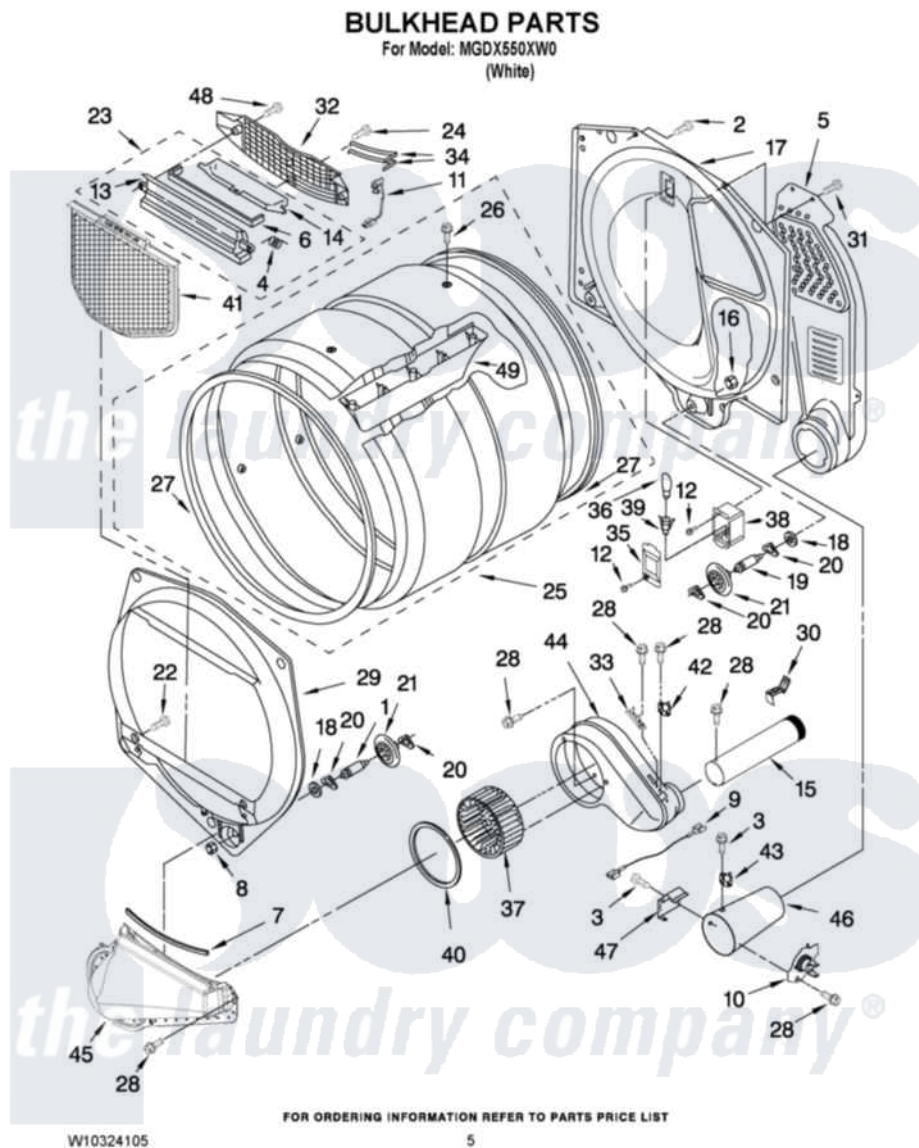

Maytag MGD550XW0 03 - BULKHEAD PARTS

Maytag Residential Maytag MGD550XW0 Dryer Parts Parts Diagram 03 - BULKHEAD PARTS

Click on the part number to view part

Item	Original Part Number	Replaced By	Status	Part Description
1	8575324	W10359271		Shaft, Drum Roller Threads
2	3390647	488729		Screw
3	90767			Screw, 8A X 3/8 HeX Washer Head Tapping
4	3394986			Spring, Lint Screen Door
5	W10293765			Air Duct Assembly
6	697813			Seal, Outlet Housing
7	697814	697813		Seal, Outlet Housing
8	3934666	W10080210		Nut, 3/8 X 16
9	3401710			Jumper, Tco High Limit
10	8573713			Thermal-Cutoff
11	W10298258			Harness, Sensor
12	487909	488729		Screw
13	W10153414			Outlet, Housing Assembly
14	W10153413			Door, Lint Screen
15	8066224	279936		Kit-Exhst
16	W10001120	W10080190		Nut, 3/8-16

17	8520836		Bulkhead, Rear
18	3387459	W10080960	Washer, Support
19	8575325	W10359272	Shaft, Roller Drum Threads
20	690997		Washer, Thrust
21	8536973	W10314173	Support
22	342055	488627	Screw
23	W10153423		Outlet Grille, Housing Assembly
24	359625	487240	Screw, For Mtg. Service Capacitor
25	8318215	W10197999	Drum
26	W10219342		Screw, Baffle Mounting
27	697694	280114	Seal
28	8533971	90767	Screw, 8A X 3/8 HeX Washer Head Tapping
29	697557		Bulkhead, Front
30	8572105		Retainer, Toe Panel
31	489463		Screw, 8-18 X 1/16
32	W10153412		Grille, Outlet
33	3392519		Thermal Limiter
34	3387223		Electrode, Sensor
35	3402841	8532165	Lens, Drum Light
36	3406124	22002263	Lamp
37	697772		Wheel, Blower
38	8578825		Bracket, Drum Light
39	W10214261		Socket, Drum Light Assembly
40	697770		Seal, Cover Plate Blower Housing
41	W10049370	W10120998	Screen
42	8577274		Thermostat 295F
43	3391912		Thermostat, High-Limit 255 F
44	8544362	W10119255	Housing, Blower
45	8066168	W10128606	Duct-Lint
46	8573824		Funnel, Burner
47	338906		Radiant, Sensor
48	3387230		Screw, 10-16 X 13/16
49	697693	W10113136	Baffle, Drum