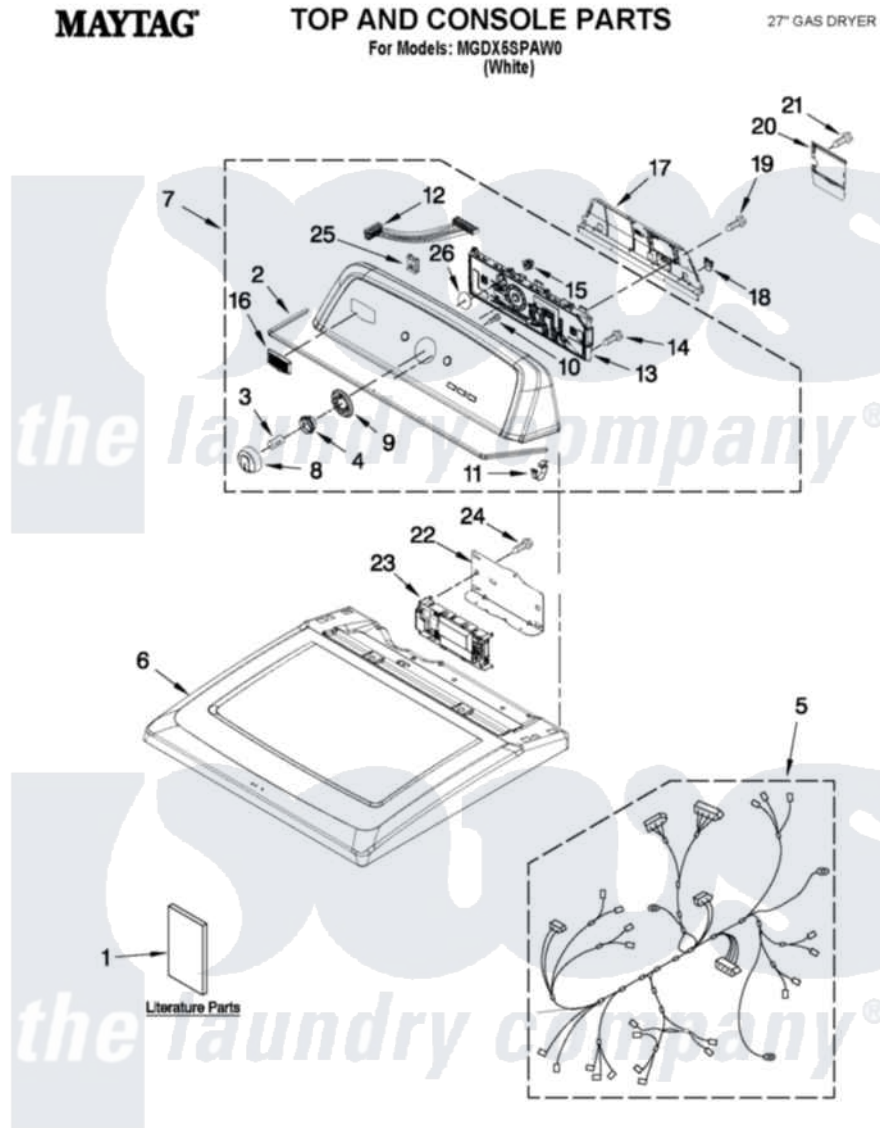

# Maytag MGD5SPA0 01 - TOP AND CONSOLE PARTS

Maytag Residential Maytag MGD5SPA0 Dryer Parts Parts Diagram 01 - TOP AND CONSOLE PARTS  
Click on the part number to view part

Item	Original Part Number	Replaced By	Status	Part Description
1	W10259284		Not Available	WIRING DIAGRAM
"	W10486877		Not Available	GUIDE, USE & CARE
"	W10486878		Not Available	GUIDE, INSTALL
"	W10417013		Not Available	TECH SHEET
2	<a href="#">W10280079</a>			Seal, Console
3	<a href="#">8536939</a>			Clip, Knob
4	<a href="#">W10326923</a>			Spacer, Knob
5	<a href="#">W10253982</a>			Harness, Wiring
6	<a href="#">W10268730</a>			Top
7	<a href="#">W10486876</a>			Console Assembly
8	<a href="#">W10251381</a>			Knob, Control
9	<a href="#">W10305134</a>			Bezel, Cycle Trim
10	<a href="#">3196172</a>			Screw, 6-19 X 3/8
11	<a href="#">8312709</a>			Clip-Console
12	<a href="#">W10285495</a>			Cable, User Interface
13	<a href="#">W10272634</a>			User Interface Assembly

14	<a href="#">W10219342</a>		Screw, Baffle Mounting
15	<a href="#">W10274524</a>		Tensioner, Facia
16	<a href="#">W10323735</a>		Badge
17	<a href="#">W10096969</a>		Panel, Rear Console
18	<a href="#">W10279552</a>		Plug-Upper Rear Panel
19	3390647	<a href="#">488729</a>	Screw
20	<a href="#">W10338363</a>		Cover, Terminal Block
21	359625	<a href="#">487240</a>	Screw, For Mtg. Service Capacitor
22	<a href="#">W10271580</a>		Bracket, Motor Control
23	<a href="#">W10317638</a>		Control, Electronic
24	342055	<a href="#">488627</a>	Screw
25	<a href="#">W10298336</a>		8-18 Nch, U-Type NUt
26	<a href="#">W10323092</a>		Seal, User Interface