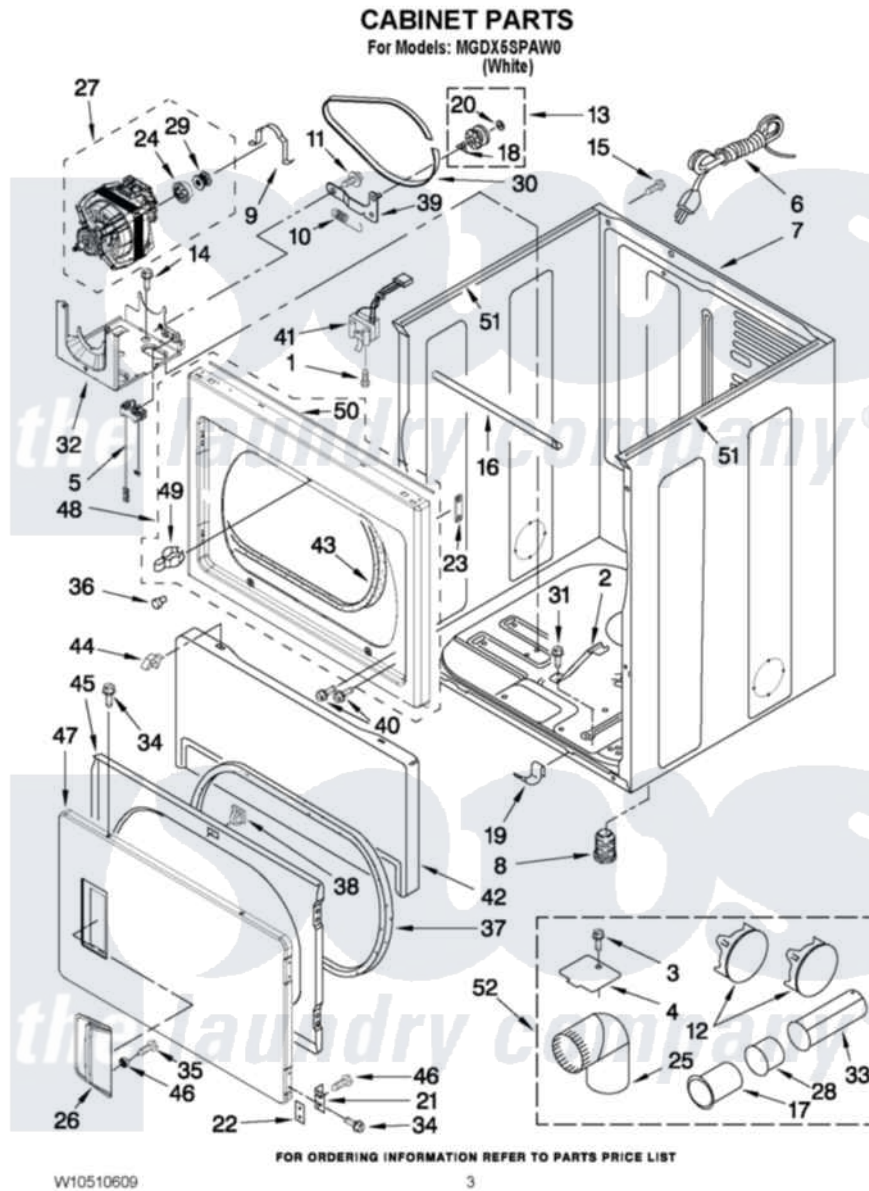

Maytag MGD5SPA0 02 - CABINET PARTS

Maytag [Residential Maytag MGD5SPA0 Dryer Parts](#) Parts Diagram 02 - CABINET PARTS
Click on the part number to view part

Item	Original Part Number	Replaced By	Status	Part Description
1	697773	3395530		Screw
2	8529757			Bracket, Burner
3	488729			Screw
4	W10354249			Plate, Cover
5	W10411936			Switch, Broken Belt
6	W10440460			Cord, Power
7	8310656			Cabinet
8	3392100	49621		Feet-Leveling
NI	279810			Foot-Optional
9	W10121316			Plug, Multivent
10	3387374			Spring, Idler
11	3389420			Retainer-Idler 1/4-20 X 1/16
12	W10404617			Plug, Multivent
13	3388672	279640		Pulley-Idr
14	343641	681414		Screw, 10AB X 1/2
15	8533974	4331106		Screw, No.10-32 X 7/16

16	W10236068		Bracket, Cabinet
17	8563747		Exhaust Pipe Medium Pipe
18	690997		Washer, Thrust
19	W10291934		Clip
20	W10121334		Washer, Thrust
21	3389247		Hinge And Pin Assembly
22	3390902		Clip, Door Hinge
23	W10191265		Plug, Hinge Screw Front Panel
24	3393657		Restrainer, Belt
25	49026		4" - 90° Elbow
26	W10284182		Door Handle
27	W10396038		Motor Assembly 60 Hz
28	W10331278		Exhaust Pipe
29	3389729		Pulley, Motor
30	W10112954		Belt, Drive
31	693995		Screw, Hex Head
32	W10242878		Bracket, Motor Mounting
33	8563749		Exhaust Pipe
34	342055	488627	Screw
35	W10192860	W10273971	Screw, 6-19 X 1/2
36	693152		Bumper, Console
37	3390735		Seal, Door
38	3392538	279570	Latch
39	3388674	W10118756	Idler Bracket
40	3357011	308685	Side Trim)
41	3406107		Door Switch Assembly
42	697215	3406797	Toe Panel
43	3387242		Seal, Front Panel
44	3388229		Retainer, Toe Panel
45	W10323061		Door, Rear
46	W10294344		Spacer, Door Mount
47	W10322551		Door, Front
48	W10115218		Front Panel
49	696144	279570	Latch
50	W10312811		Seal, Spill Guard
51	W10336128		Seal, Spill Guard
NI	W10186596	W10470674	Dryer Exhaust Kit