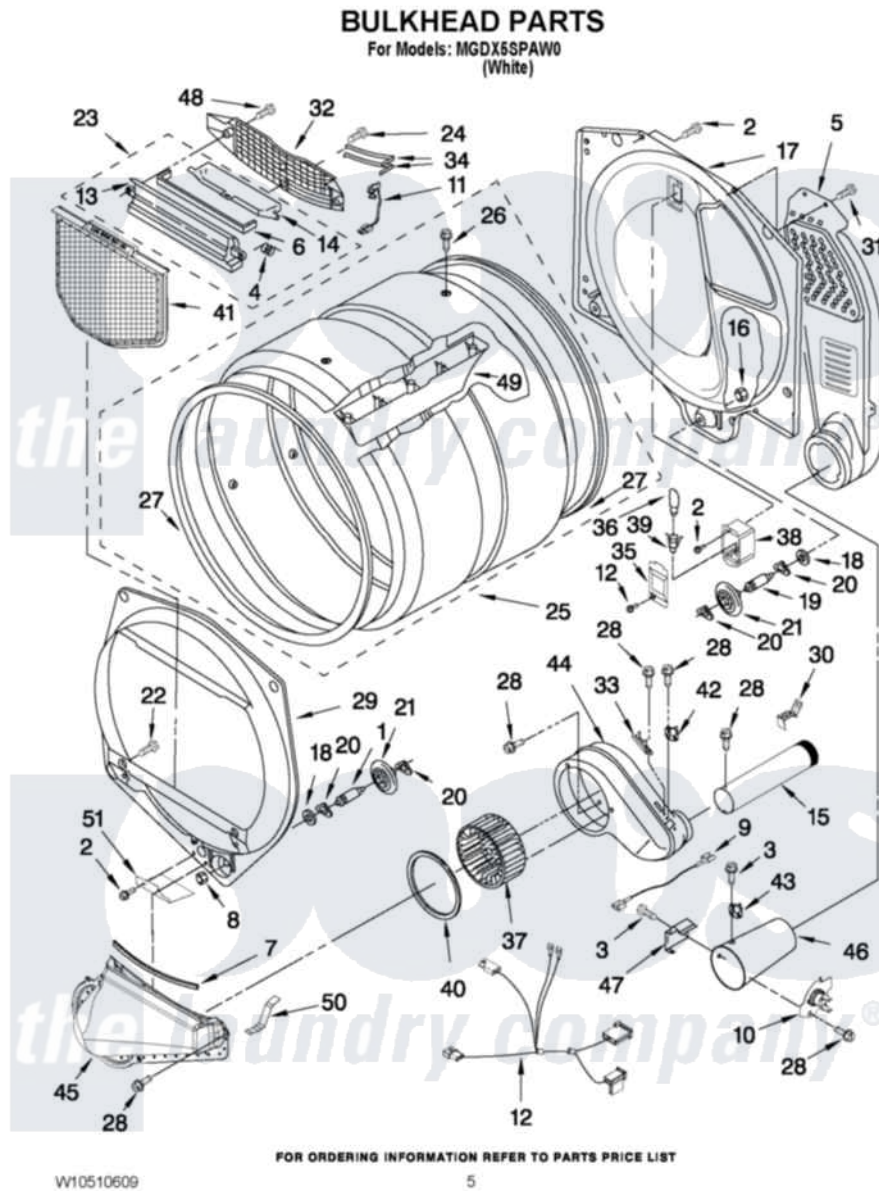

Maytag MGD5SPA0 03 - BULKHEAD PARTS

Maytag [Residential Maytag MGD5SPA0 Dryer Parts](#) Parts Diagram 03 - BULKHEAD PARTS
Click on the part number to view part

Item	Original Part Number	Replaced By	Status	Part Description
1	W10359271			Shaft, Drum Roller Threads
2	3390647	488729		Screw
3	90767			Screw, 8A X 3/8 HeX Washer Head Tapping
4	3394986			Spring, Lint Screen Door
5	W10293765			Air Duct Assembly
6	697813			Seal, Outlet Housing
7	697814	697813		Seal, Outlet Housing
8	3934666	W10080210		Nut, 3/8 X 16
9	3401707			Jumper, Tco-High Limit
10	8573713			Thermal-Cutoff
11	W10298258			Harness, Sensor
12	W10305870			Harness, Gas
13	W10153414			Outlet, Housing Assembly
14	W10153413			Door, Lint Screen
15	8066224	279936		Kit-Exhst
16	W10001120	W10080190		Nut, 3/8-16

17	8520836		Bulkhead, Rear
18	3387459	W10080960	Washer, Support
19	W10359272		Shaft, Roller Drum Threads
20	690997		Washer, Thrust
21	W10314171		Roller, Support Assembly
22	342055	488627	Screw
23	W10153423		Outlet Grille, Housing Assembly
24	359625	487240	Screw, For Mtg. Service Capacitor
25	8318215	W10197999	Drum
26	W10219342		Screw, Baffle Mounting
27	697694	280114	Seal
28	8533971	90767	Screw, 8A X 3/8 HeX Washer Head Tapping
29	697557		Bulkhead, Front
30	8572105		Retainer, Toe Panel
31	489463		Screw, 8-18 X 1/16
32	W10153412		Grille, Outlet
33	3392519		Thermal Limiter
34	3387223		Electrode, Sensor
35	3402841	8532165	Lens, Drum Light
36	3406124	22002263	Lamp
37	697772		Wheel, Blower
38	8578825		Bracket, Drum Light
39	W10214261		Socket, Drum Light Assembly
40	697770		Seal, Cover Plate Blower Housing
41	W10049370	W10120998	Screen
42	8577274		Thermostat 295F
43	3391912		Thermostat, High-Limit 255 F
44	8544362	W10119255	Housing, Blower
45	8066168	W10128606	Duct-Lint
46	8573824		Funnel, Burner
47	338906		Radiant, Sensor
48	3387230		Screw, 10-16 X 13/16
49	697693	W10113136	Baffle, Drum
50	W10345456	8066208	Clip-Exhaust
51	W10128629		Shield, Blower Housing