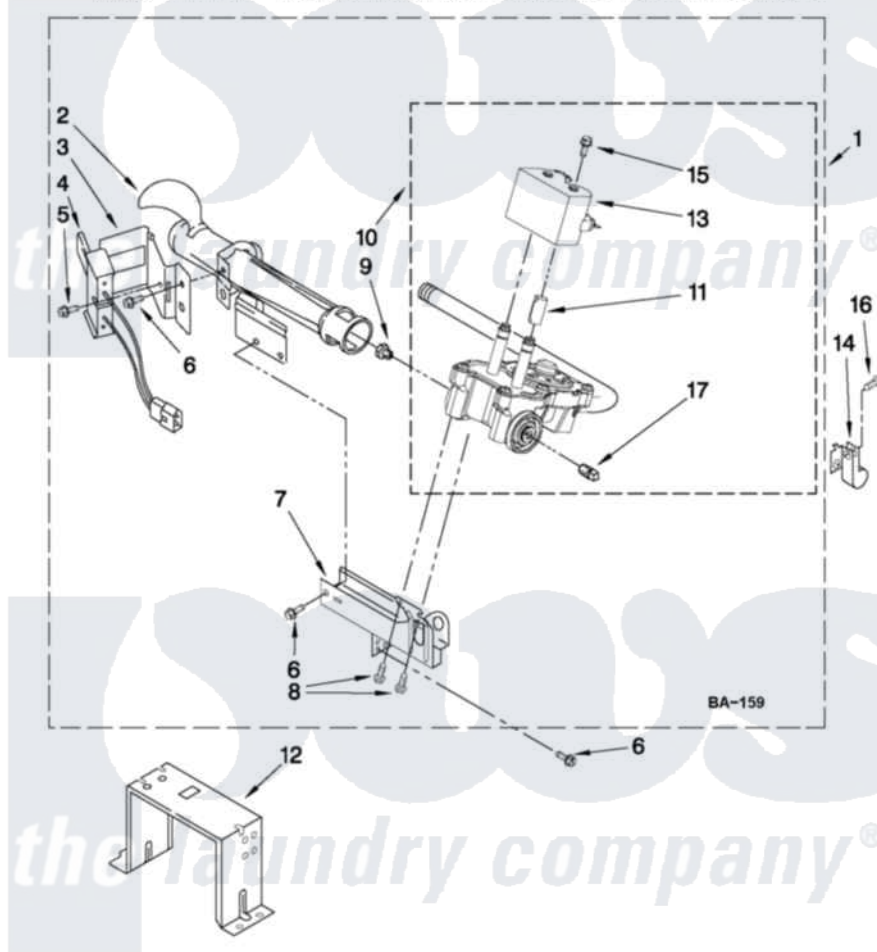

Maytag MGD5SPA0 04 - W10293911 BURNER ASSEMBLY

W10293911 BURNER ASSEMBLY

For Models: MGD5SPA0
(White)

USE WITH TYPE 1 - NATURAL, TYPE 2 - MIXED,
AND TYPE 4 - LIQUEFIED PROPANE AND BUTANE GASES

FOR ORDERING INFORMATION REFER TO PARTS PRICE LIST

W10510609

7

Maytag [Residential Maytag MGD5SPA0 Dryer Parts](#) Parts Diagram 04 - W10293911 BURNER ASSEMBLY
Click on the part number to view part

Item	Original Part Number	Replaced By	Status	Part Description
1	W10293911	W10310204		Burner-Gas
2	688617	693140		Burner
3	694298			Bracket, Ignitor
4	686590	279311		Ignitor
5	3393909			Screw, 8-32 X 7/8
6	343641	681414		Screw, 10AB X 1/2
7	3389871		Not Available	Base, Burner
8	3387057			Screw, 10-16 X 1/2 Orifice, Burner
9	15418			Orifice, Burner Type 1
10	W10175144	W10293912		Valve-Gas
11	W10295524	W10328463		Coil, 60 Hz
12	3389889			Bracket, Support
13	W10273784	W10328463		Coil, 60 Hz
14	3978776			Bracket, Gas Pipe Switch
15	326049536			Screw, Coil
16	3390647	488729		Screw