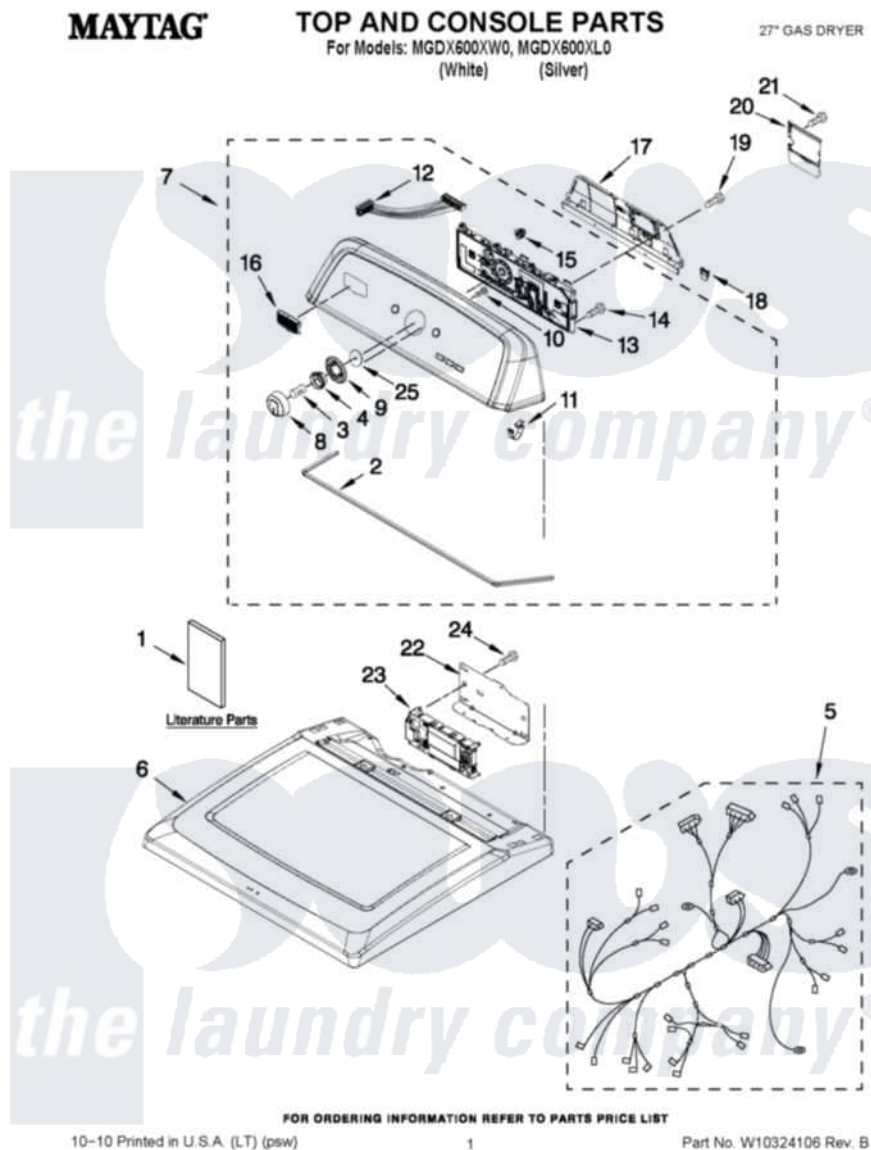

Maytag MGD600XW0 01 - TOP AND CONSOLE PARTS

Maytag Residential Maytag MGD600XW0 Dryer Parts Parts Diagram 01 - TOP AND CONSOLE PARTS
Click on the part number to view part

Item	Original Part Number	Replaced By	Status	Part Description
1	W10259284		Not Available	WIRING DIAGRAM
"	W10096989		Not Available	GUIDE, USE & CARE
"	W10096984		Not Available	INSTALLATION (INSTRUCTIONS)
"	W10097036		Not Available	TECH SHEET
2	W10280079			Seal, Console
3	8536939			Clip, Knob
4	W10326923			Spacer, Knob
5	W10253982			Harness, Wiring
6	W10268730			Top
"	W10268731			Top
7	W10293247			Console Assembly
"	W10115384			Console Assembly
8	W10251381			Knob, Control
"	W10251384			Knob, Control
9	W10305134			Bezel, Cycle Trim
10	3196172			Screw, 6-19 X 3/8

11	8312709		Clip-Console
12	W10285494		Cable, User Interface
13	W10272643		User Interface Assembly
14	W10219342		Screw, Baffle Mounting
15	W10274524		Tensioner, Facia
16	W10323735		Badge
17	W10096969		Panel, Rear Console
18	W10279552		Plug-Upper Rear Panel
19	3390647	488729	Screw
20	W10338363		Cover, Terminal Block
21	359625	487240	Screw, For Mtg. Service Capacitor
22	W10271580		Bracket, Motor Control
23	W10331078		CCU-Control
24	342055	488627	Screw
25	8572039		Seal, User Interface