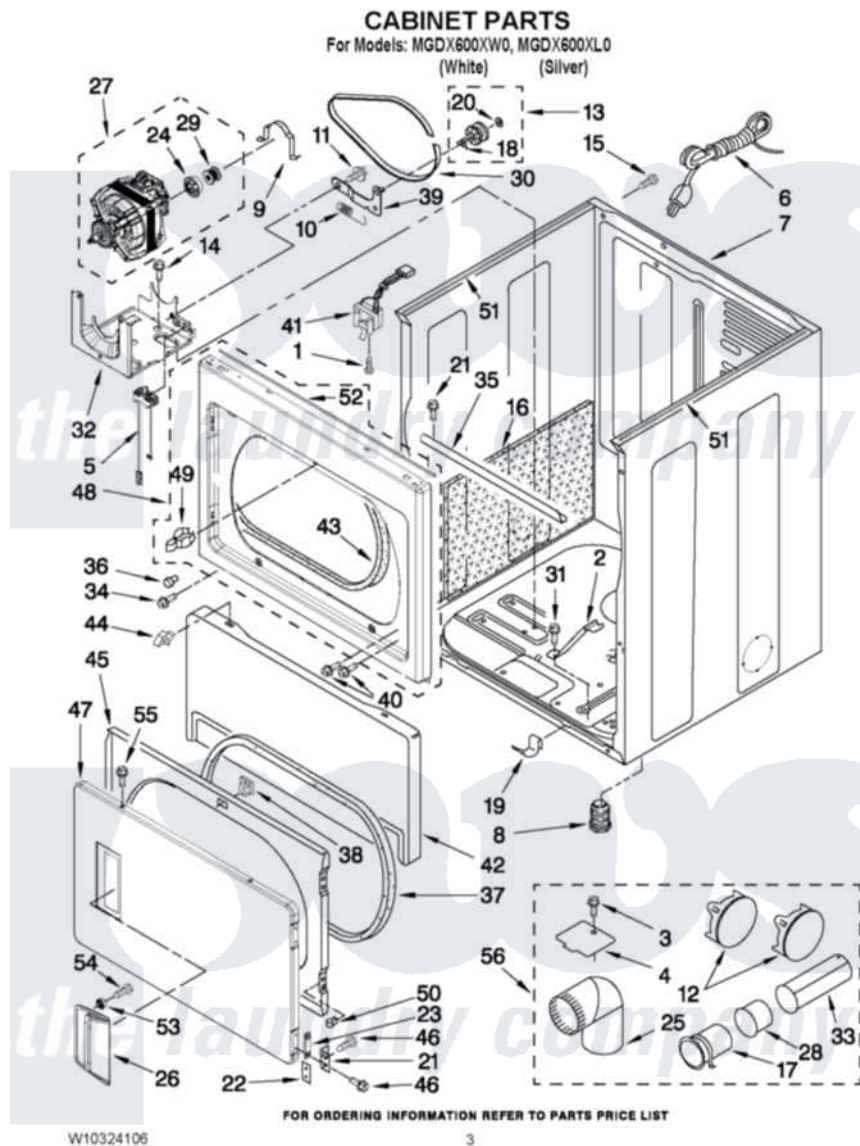

# Maytag MGD600XW0 02 - CABINET PARTS

Maytag [Residential Maytag MGD600XW0 Dryer Parts](#) Parts Diagram 02 - CABINET PARTS  
Click on the part number to view part

Item	Original Part Number	Replaced By	Status	Part Description
1	697773	<a href="#">3395530</a>		Screw
2	<a href="#">8529757</a>			Bracket, Burner
3	3390647	<a href="#">488729</a>		Screw
4	<a href="#">3394331</a>			Plate Cover
5	W10246525	<a href="#">W10314253</a>		Switch, Assembly Broken Belt
6	344020	<a href="#">3401402</a>		Cord, Power
7	<a href="#">8310656</a>			Cabinet
"	<a href="#">W10292891</a>			Cabinet
8	3392100	<a href="#">49621</a>		Feet-Leveling
NI	<a href="#">279810</a>			Foot-Optional
9	<a href="#">660658</a>			Clamp, Motor Mounting 343481 685441
10	<a href="#">3387374</a>			Spring, Idler
11	<a href="#">3389420</a>			Retainer-Idler 1/4-20 X 1/16
12	<a href="#">49252</a>			Plug, Multivent
"	W10151499	<a href="#">W10404617</a>		Plug, Multivent
13	3388672	<a href="#">279640</a>		Pulley-ldr