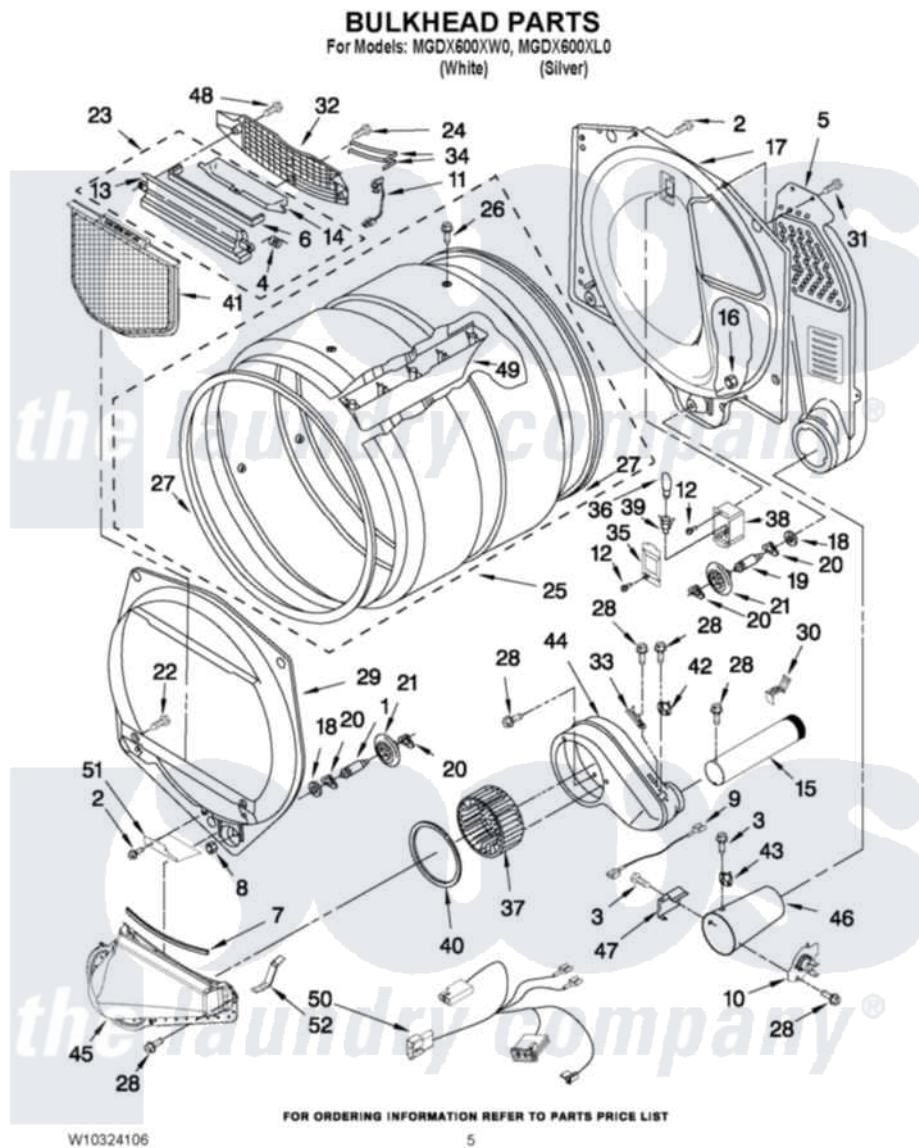

Maytag MGD600XW0 03 - BULKHEAD PARTS

Maytag Residential Maytag MGD600XW0 Dryer Parts Parts Diagram 03 - BULKHEAD PARTS
Click on the part number to view part

Item	Original Part Number	Replaced By	Status	Part Description
1	8575324	W10359271		Shaft, Drum Roller Threads
2	3390647	488729		Screw
3	90767			Screw, 8A X 3/8 HeX Washer Head Tapping
4	3394986			Spring, Lint Screen Door
5	W10293765			Air Duct Assembly
6	697813			Seal, Outlet Housing
7	697814	697813		Seal, Outlet Housing
8	3934666	W10080210		Nut, 3/8 X 16
9	3401707			Jumper, Tco-High Limit
10	8573713			Thermal-Cutoff
11	W10298258			Harness, Sensor
12	487909	488729		Screw
13	W10153414			Outlet, Housing Assembly
14	W10153413			Door, Lint Screen
15	8066224	279936		Kit-Exhst
16	W10001120	W10080190		Nut, 3/8-16

17	8520836		Bulkhead, Rear
18	3387459	W10080960	Washer, Support
19	8575325	W10359272	Shaft, Roller Drum Threads
20	690997		Washer, Thrust
21	W10314171		Roller, Support Assembly
22	342055	488627	Screw
23	W10153423		Outlet Grille, Housing Assembly
24	359625	487240	Screw, For Mtg. Service Capacitor
25	8318215	W10197999	Drum
26	W10219342		Screw, Baffle Mounting
27	W10166807	280114	Seal
28	8533971	90767	Screw, 8A X 3/8 HeX Washer Head Tapping
29	697557		Bulkhead, Front
30	8572105		Retainer, Toe Panel
31	489463		Screw, 8-18 X 1/16
32	W10153412		Grille, Outlet
33	3392519		Thermal Limiter
34	3387223		Electrode, Sensor
35	3402841	8532165	Lens, Drum Light
36	3406124	22002263	Lamp
37	697772		Wheel, Blower
38	8578825		Bracket, Drum Light
39	W10214261		Socket, Drum Light Assembly
40	697770		Seal, Cover Plate Blower Housing
41	W10049370	W10120998	Screen
42	8577274		Thermostat 295F
43	3391912		Thermostat, High-Limit 255 F
44	8544362	W10119255	Housing, Blower
45	8066168	W10128606	Duct-Lint
46	8573824		Funnel, Burner
47	338906		Radiant, Sensor
48	3387230		Screw, 10-16 X 13/16
49	697693	W10113136	Baffle, Drum
50	W10305870		Harness, Gas
51	W10128629		Shield, Blower Housing
52	8066208		Clip-Exhaust