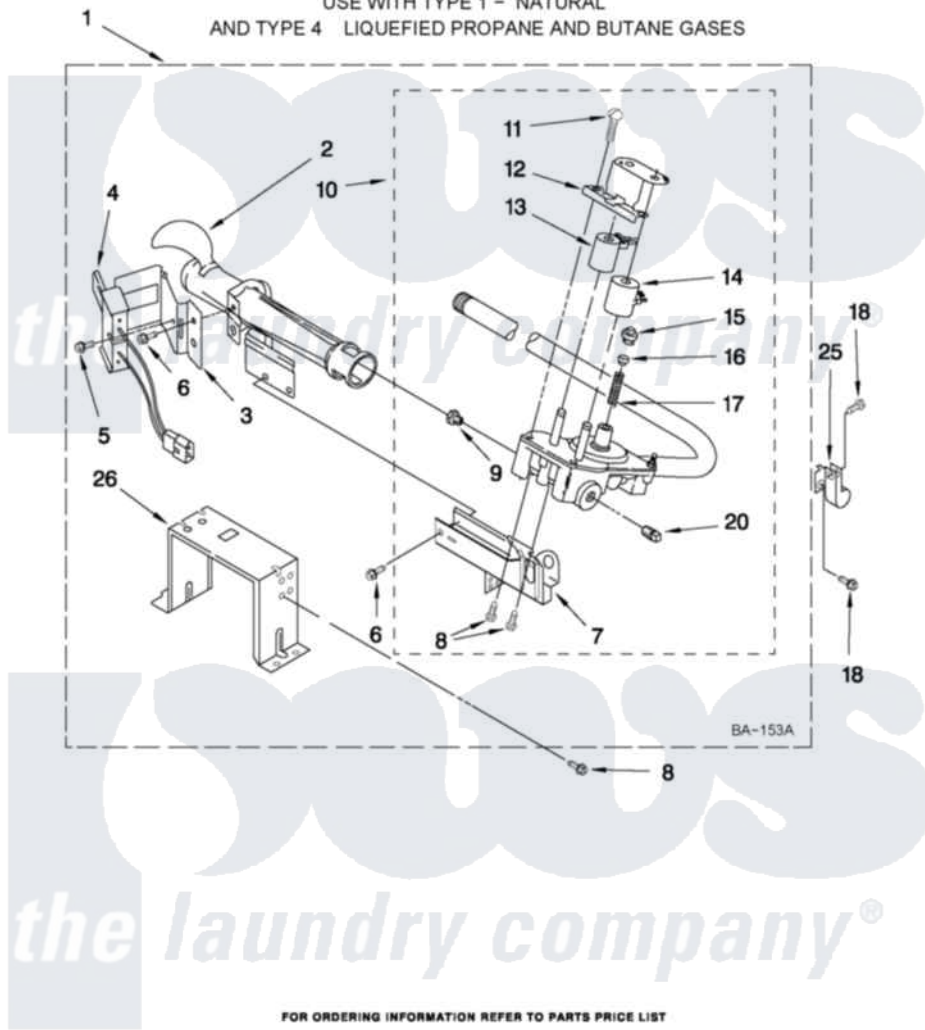

Maytag MGD600XW0 04 - 8576353 BURNER ASSEMBLY

8576353 BURNER ASSEMBLY

For Models: MGD600XW0, MGD600XL0
(White) (Silver)

USE WITH TYPE 1 - NATURAL
AND TYPE 4 LIQUEFIED PROPANE AND BUTANE GASES

FOR ORDERING INFORMATION REFER TO PARTS PRICE LIST

W10324106

7

Maytag Residential Maytag MGD600XW0 Dryer Parts Parts Diagram 04 - 8576353 BURNER ASSEMBLY
Click on the part number to view part

Item	Original Part Number	Replaced By	Status	Part Description
1	8576353	280119		Burner-Gas
2	688617	693140		Burner
3	694298			Bracket, Ignitor
4	686590	279311		Ignitor
5	3393909			Screw, 8-32 X 7/8
6	343641	681414		Screw, 10AB X 1/2
7	3389871		Not Available	Base, Burner
8	3387057			Screw, 10-16 X 1/2 Orifice, Burner
9	15418			Orifice, Burner Type 1
"	15422		Not Available	ORIFICE, BURNER (TYPE 4) (BUTANE)
"	234867	229742		Orifice, Burner
10	W10118347	W10293912		Valve-Gas
11	694421			Screw, Bracket Mounting
12	694538			Bracket, Shunt
13	694540			Coil, 60 Hz