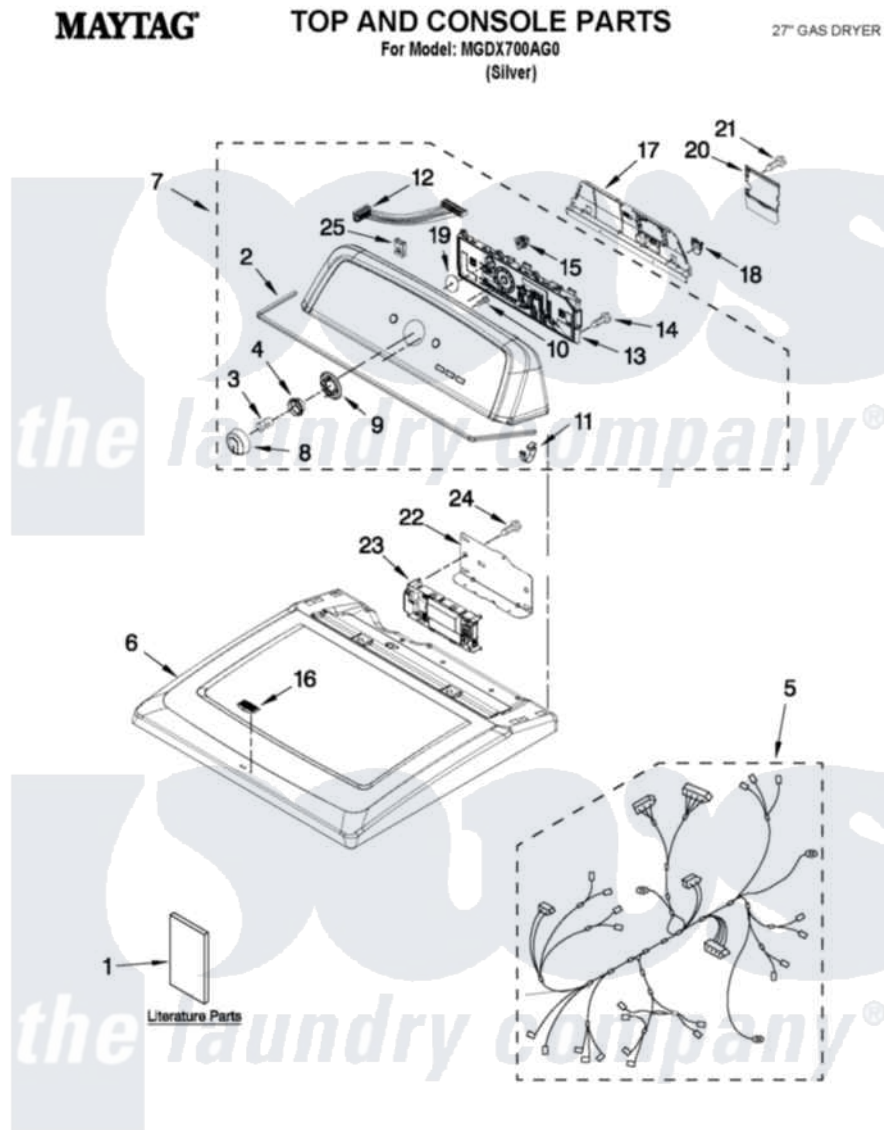

Maytag MGDX700AG0 01 - TOP AND CONSOLE PARTS

4-12 Printed in U.S.A. (BMN) (psw) 1 Part No. W10502917 Rev. A

Maytag Residential Maytag MGDX700AG0 Dryer Parts Parts Diagram 01 - TOP AND CONSOLE PARTS
 Click on the part number to view part

Item	Original Part Number	Replaced By	Status	Part Description
1	W10096989		Not Available	GUIDE, USE & CARE
"	W10115228		Not Available	INSTRUCTIONS, INSTALLATION
"	W10417013		Not Available	TECH SHEET
2	W10280079			Seal, Console
3	8536939			Clip, Knob
4	W10326923			Spacer, Knob
5	W10287253			Harness, Wiring
6	W10246218			Top
7	W10459653			Console Assembly
8	W10251384			Knob, Control
9	W10305134			Bezel, Cycle Trim
10	3196172			Screw, 6-19 X 3/8
11	8312709			Clip-Console
12	W10285494			Cable, User Interface
13	W10272644			User Interface Assembly
14	W10219342			Screw, Baffle Mounting

15	W10274524		Tensioner, Facia
16	W10323735		Badge
17	W10096969		Panel, Rear Console
18	W10279552		Plug-Upper Rear Panel
19	W10323092		Seal, User Interface
20	W10338363		Cover, Terminal Block
21	3390814	90767	Screw, 8A X 3/8 HeX Washer Head Tapping
22	W10271580		Bracket, Motor Control
23	W10214009		Control, Electronic
24	342055	488627	Screw
25	W10298336		8-18 Nch, U-Type NUT