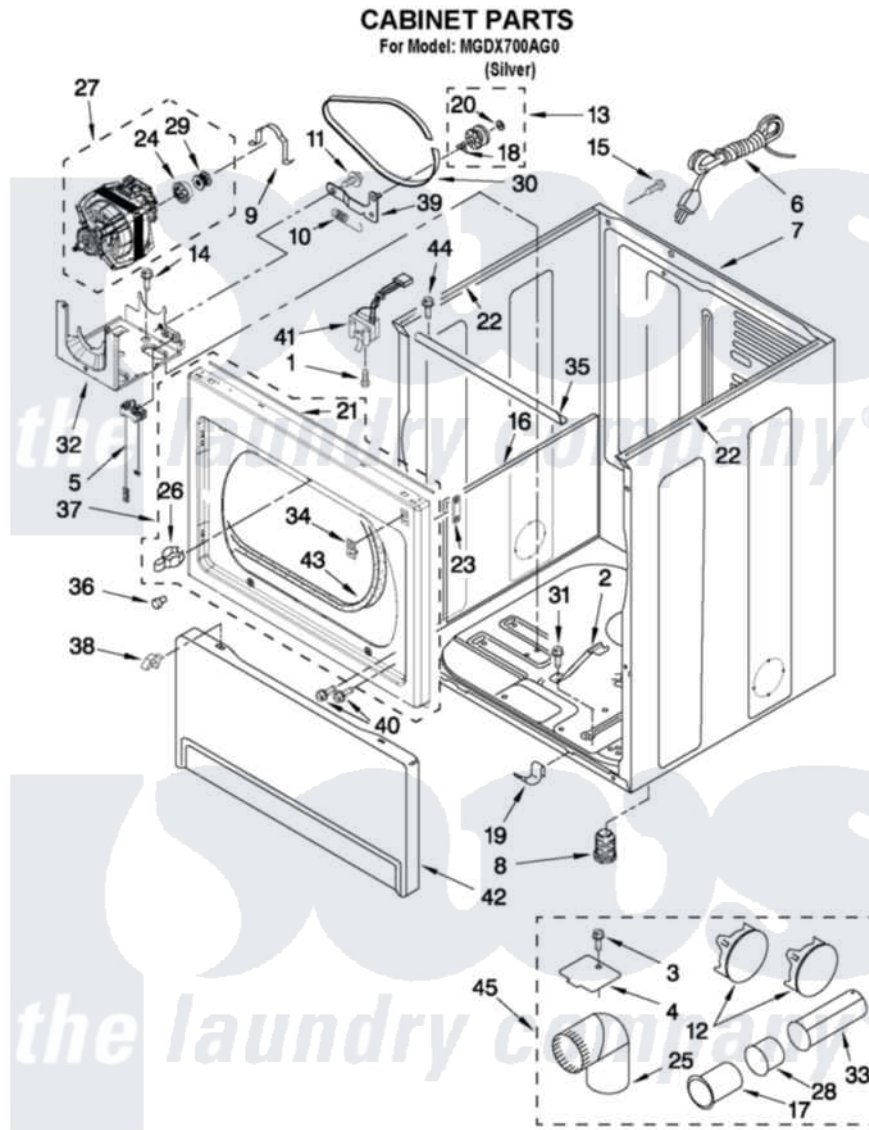

# Maytag MGDx700AG0 02 - CABINET PARTS

W10502917

FOR ORDERING INFORMATION REFER TO PARTS PRICE LIST

3

Maytag [Residential Maytag MGDx700AG0 Dryer Parts](#) Parts Diagram 02 - CABINET PARTS  
Click on the part number to view part

Item	Original Part Number	Replaced By	Status	Part Description
1	697773	<a href="#">3395530</a>		Screw
2	<a href="#">8529757</a>			Bracket, Burner
3	<a href="#">488729</a>			Screw
4	<a href="#">W10354249</a>			Plate, Cover
5	<a href="#">W10411936</a>			Switch, Broken Belt
6	<a href="#">W10440460</a>			Cord, Power
7	<a href="#">W10459657</a>			Cabinet
8	3392100	<a href="#">49621</a>		Feet-Leveling
NI	<a href="#">279810</a>			Foot-Optional
9	<a href="#">W10121316</a>			Plug, Multivent
10	<a href="#">3387374</a>			Spring, Idler
11	<a href="#">3389420</a>			Retainer-Idler 1/4-20 X 1/16
12	<a href="#">W10404617</a>			Plug, Multivent
13	3388672	<a href="#">279640</a>		Pulley-Idr
14	343641	<a href="#">681414</a>		Screw, 10AB X 1/2
15	8533971	<a href="#">90767</a>		Screw, 8A X 3/8 HeX Washer Head Tapping