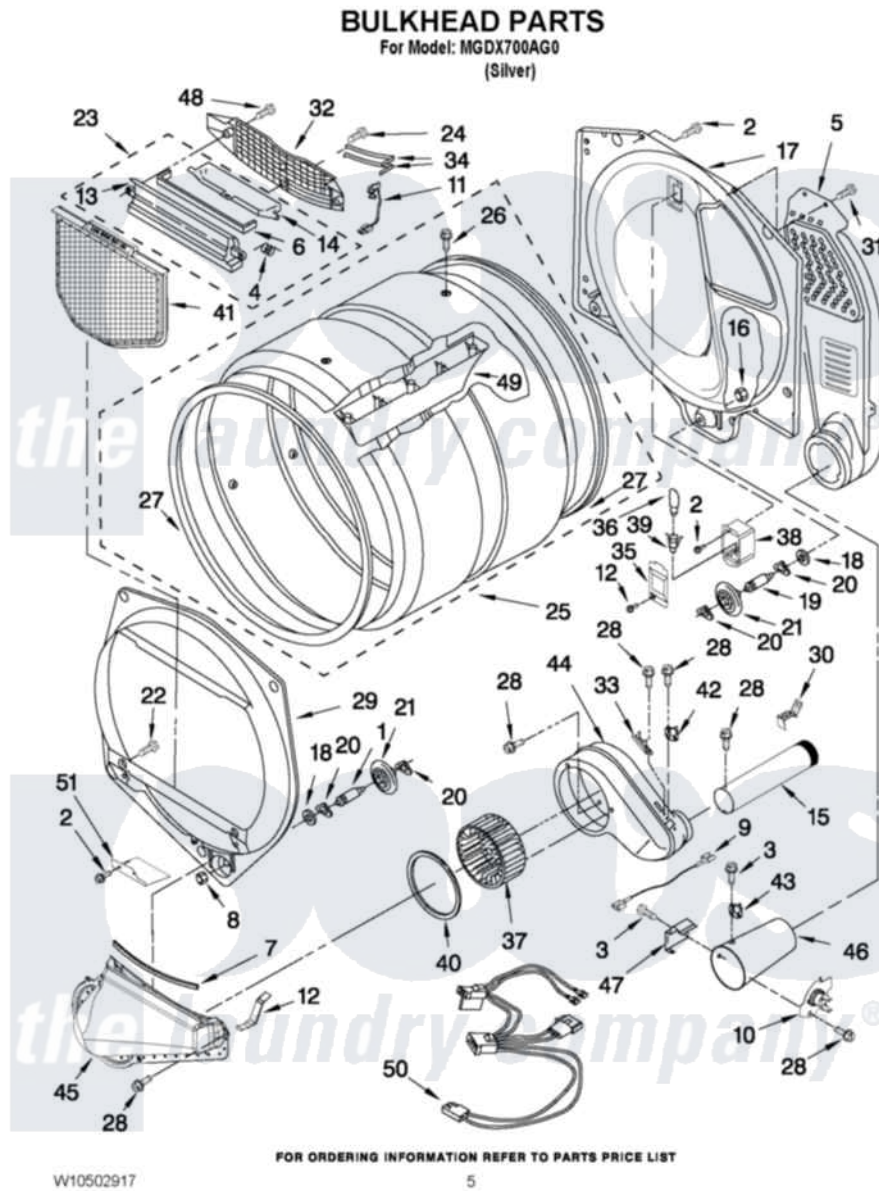

Maytag MGDX700AG0 03 - BULKHEAD PARTS

Maytag [Residential Maytag MGDX700AG0 Dryer Parts](#) Parts Diagram 03 - BULKHEAD PARTS
Click on the part number to view part

Item	Original Part Number	Replaced By	Status	Part Description
1	W10359271			Shaft, Drum Roller Threads
2	3390647	488729		Screw
3	90767			Screw, 8A X 3/8 HeX Washer Head Tapping
4	3394986			Spring, Lint Screen Door
5	W10293765			Air Duct Assembly
6	697813			Seal, Outlet Housing
7	697814	697813		Seal, Outlet Housing
8	3934666	W10080210		Nut, 3/8 X 16
9	3401707			Jumper, Tco-High Limit
10	8573713			Thermal-Cutoff
11	W10298258			Harness, Sensor
12	W10345456	8066208		Clip-Exhaust
13	W10153414			Outlet, Housing Assembly
14	W10153413			Door, Lint Screen
15	8066224	279936		Kit-Exhst
16	W10001120	W10080190		Nut, 3/8-16

17	8520836		Bulkhead, Rear
18	3387459	W10080960	Washer, Support
19	W10359272		Shaft, Roller Drum Threads
20	690997		Washer, Thrust
21	W10314171		Roller, Support Assembly
22	342055	488627	Screw
23	W10153423		Outlet Grille, Housing Assembly
24	359625	487240	Screw, For Mtg. Service Capacitor
25	8318215	W10197999	Drum
26	W10219342		Screw, Baffle Mounting
27	W10166807	280114	Seal
28	8533971	90767	Screw, 8A X 3/8 HeX Washer Head Tapping
29	697557		Bulkhead, Front
30	8572105		Retainer, Toe Panel
31	489463		Screw, 8-18 X 1/16
32	W10153412		Grille, Outlet
33	3392519		Thermal Limiter
34	3387223		Electrode, Sensor
35	3402841	8532165	Lens, Drum Light
36	3406124	22002263	Lamp
37	697772		Wheel, Blower
38	8578825		Bracket, Drum Light
39	W10214261		Socket, Drum Light Assembly
40	697770		Seal, Cover Plate Blower Housing
41	W10049370	W10120998	Screen
42	8577274		Thermostat 295F
43	3391912		Thermostat, High-Limit 255 F
44	8544362	W10119255	Housing, Blower
45	8066168	W10128606	Duct-Lint
46	8573824		Funnel, Burner
47	338906		Radiant, Sensor
48	3387230		Screw, 10-16 X 13/16
49	697693	W10113136	Baffle, Drum
50	W10305870		Harness, Gas
51	W10128629		Shield, Blower Housing