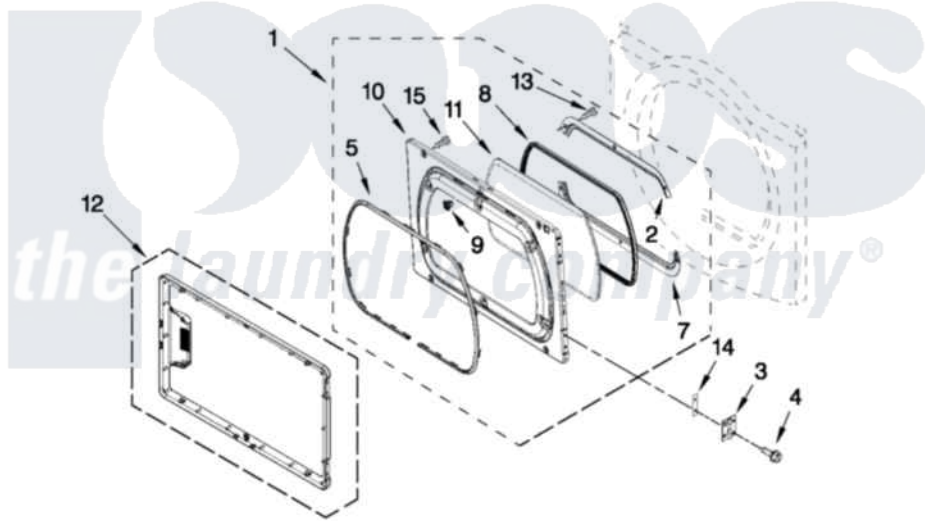

Maytag MGDX700AG0 05 - DOOR PARTS

DOOR PARTS

For Model: MGDX700AG0
(Silver)

FOR ORDERING INFORMATION REFER TO PARTS PRICE LIST

W10502917

9

Maytag [Residential Maytag MGDX700AG0 Dryer Parts](#) Parts Diagram 05 - DOOR PARTS
Click on the part number to view part

Item	Original Part Number	Replaced By	Status	Part Description
1	W10284132			Inner Door Assembly
2	W10284119			Retainer, Upper, Glass
3	3389247			Hinge And Pin Assembly
4	342055	488627		Screw
5	W10354795			Seal-Door
7	W10284120			Retainer, Lower Glass
8	W10284122			Seal, Window
9	690081	279570		Latch
10	W10284132			Inner Door Assembly
11	W10284121			Door, Glass
12	W10461891			Door, Outer Assembly
13	3393258	3373329D		Screw
14	3390902			Clip, Door Hinge
15	W10192860	W10273971		Screw, 6-19 X 1/2