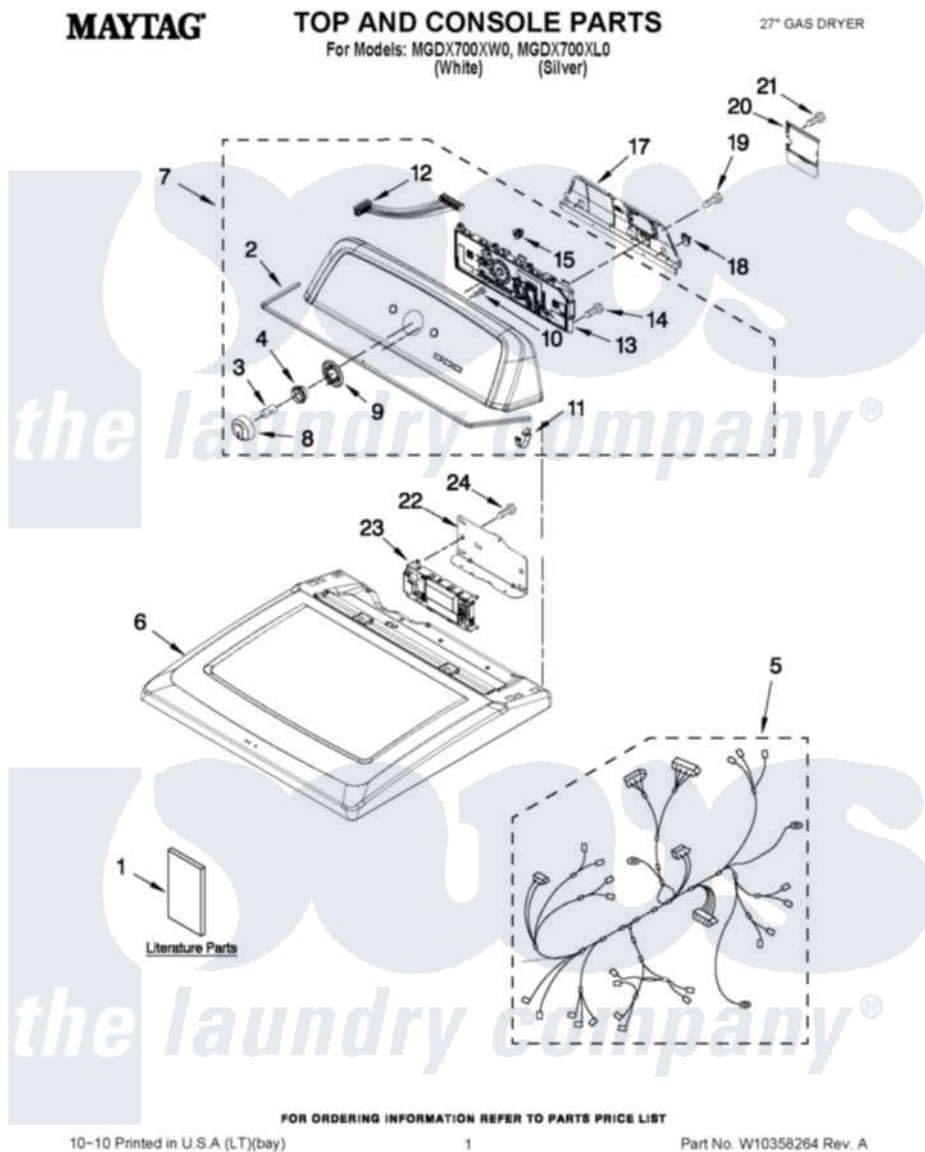

# Maytag MGD700XW0 01 - TOP AND CONSOLE PARTS

Maytag Residential Maytag MGD700XW0 Dryer Parts Parts Diagram 01 - TOP AND CONSOLE PARTS  
Click on the part number to view part

Item	Original Part Number	Replaced By	Status	Part Description
1	W10096989		Not Available	GUIDE, USE & CARE
"	W10115228		Not Available	INSTRUCTIONS, INSTALLATION
"	W10097036		Not Available	TECH SHEET
2	<a href="#">W10280079</a>			Seal, Console
3	<a href="#">8536939</a>			Clip, Knob
4	<a href="#">W10326923</a>			Spacer, Knob
5	<a href="#">W10287253</a>			Harness, Wiring
6	<a href="#">W10268730</a>			Top
"	<a href="#">W10268731</a>			Top
7	<a href="#">W10293248</a>			Console Assembly
"	<a href="#">W10293249</a>			Console Assembly
8	<a href="#">W10251381</a>			Knob, Control
"	<a href="#">W10251384</a>			Knob, Control
9	<a href="#">W10305134</a>			Bezel, Cycle Trim
10	<a href="#">3196172</a>			Screw, 6-19 X 3/8
11	<a href="#">8312709</a>			Clip-Console

12	<a href="#">W10285494</a>		Cable, User Interface
13	<a href="#">W10272644</a>		User Interface Assembly
14	<a href="#">W10219342</a>		Screw, Baffle Mounting
15	<a href="#">W10274524</a>		Tensioner, Facia
16	<a href="#">W10323735</a>		Badge
17	<a href="#">W10096969</a>		Panel, Rear Console
18	<a href="#">W10279552</a>		Plug-Upper Rear Panel
19	337686	Not Available	SCREW, 8-18 X .500
20	<a href="#">W10338363</a>		Cover, Terminal Block
21	3390814	<a href="#">90767</a>	Screw, 8A X 3/8 HeX Washer Head Tapping
22	<a href="#">W10271580</a>		Bracket, Motor Control
23	W10296532	<a href="#">W10214009</a>	Control, Electronic
24	342055	<a href="#">488627</a>	Screw