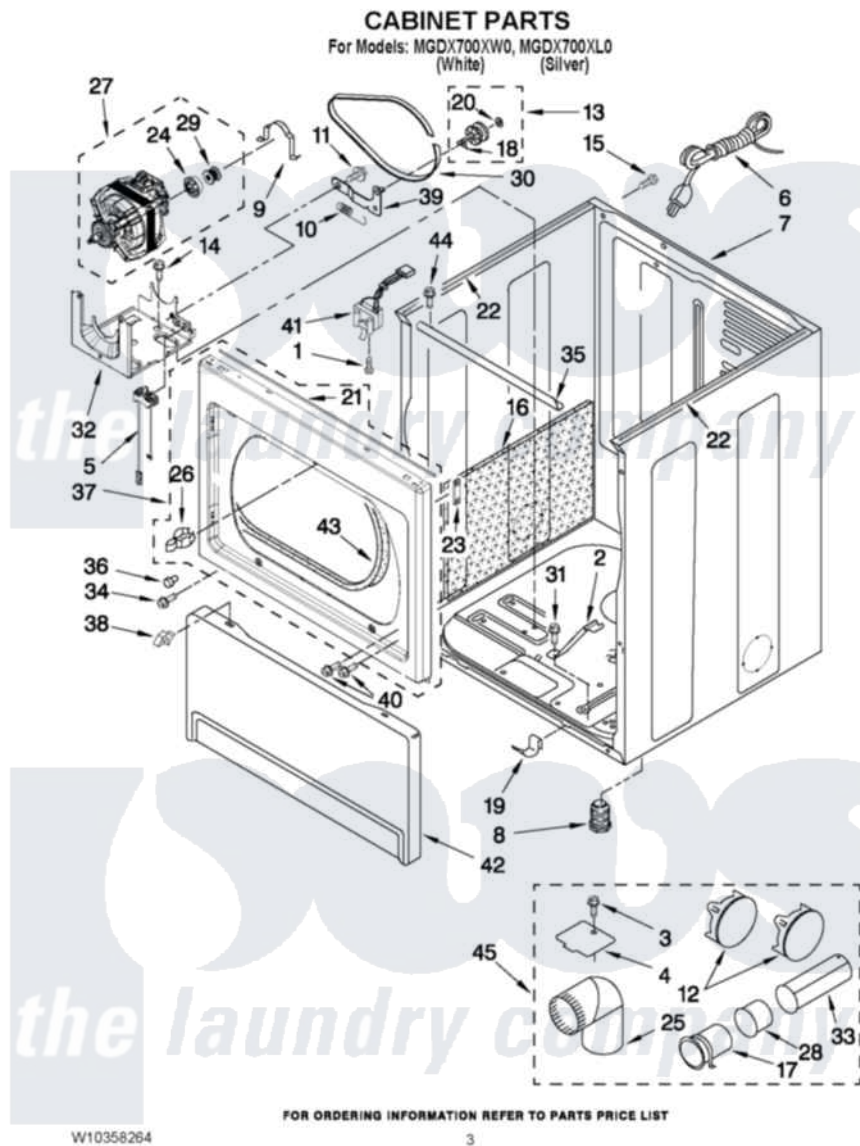

Maytag MGD700XW0 02 - CABINET PARTS

Maytag [Residential Maytag MGD700XW0 Dryer Parts](#) Parts Diagram 02 - CABINET PARTS
 Click on the part number to view part

Item	Original Part Number	Replaced By	Status	Part Description
1	697773	3395530		Screw
2	8529757			Bracket, Burner
3	488729			Screw
4	3394331			Plate Cover
5	W10246525	W10314253		Switch, Assembly Broken Belt
6	344020	3401402		Cord, Power
7	8310656			Cabinet
"	W10292891			Cabinet
8	3392100	49621		Feet-Leveling
NI	279810			Foot-Optional
9	660658			Clamp, Motor Mounting 343481 685441
10	3387374			Spring, Idler
11	3389420			Retainer-Idler 1/4-20 X 1/16
12	697750	W10470674		Dryer Exhaust Kit
13	3388672	279640		Pulley-Idr
14	343641	681414		Screw, 10AB X 1/2

15	8533971	90767	Screw, 8A X 3/8 HeX Washer Head Tapping
16	W10123956		Dampening Panel
17	8563747		Exhaust Pipe Medium Pipe
18	690997		Washer, Thrust
19	W10291934		Clip
20	W10121334		Washer, Thrust
21	W10312811		Seal, Spill Guard
22	W10336128		Seal, Spill Guard
23	W10191265		Plug, Hinge Screw Front Panel
"	W10304147		Plug, Hinge Screw
24	3393657		Restrainer, Belt
25	49026		4" - 90° Elbow
26	696144	279570	Latch
27	W10281085	W10396038	Motor Assembly 60 Hz
28	8563750		Exhaust Pipe
29	3389729		Pulley, Motor
30	W10112954		Belt, Drive
31	693995		Screw, Hex Head
32	W10242878		Bracket, Motor Mounting
33	8563749		Exhaust Pipe
34	8281212	W10080800	Screw, 8-18 X 3/8
35	W10236068		Bracket, Cabinet
36	693152		Bumper, Console
37	W10115218		Front Panel
"	W10115468		Front Panel
38	3388229		Retainer, Toe Panel
39	3388674	W10118756	Idler Bracket
40	3357011	308685	Side Trim)
41	3406107		Door Switch Assembly
42	697215	3406797	Toe Panel
"	W10292896		Toe Panel
43	3387242		Seal, Front Panel
44	3390647	488729	Screw
NI	279818	W10470674	Dryer Exhaust Kit