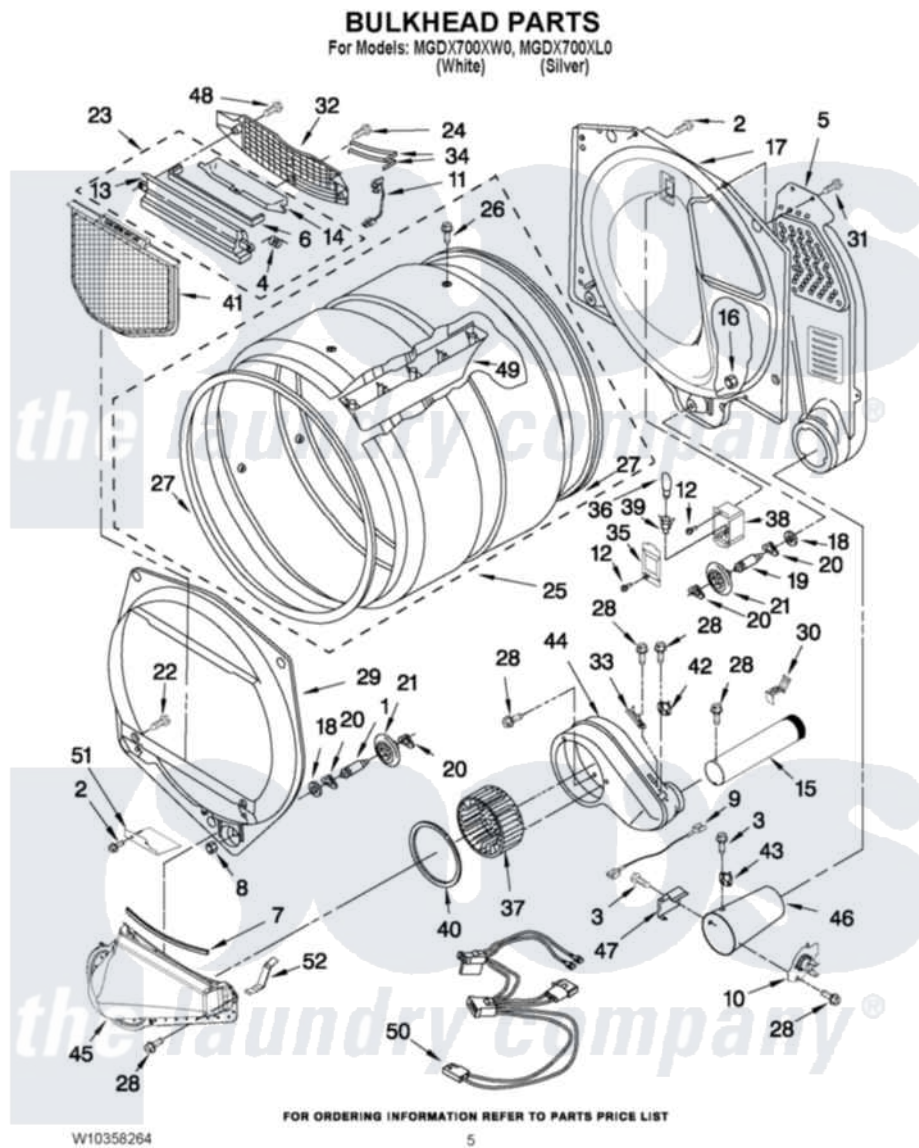

Maytag MGD700XW0 03 - BULKHEAD PARTS

Maytag Residential Maytag MGD700XW0 Dryer Parts Parts Diagram 03 - BULKHEAD PARTS

[Click on the part number to view part](#)

Item	Original Part Number	Replaced By	Status	Part Description
1	8575324	W10359271		Shaft, Drum Roller Threads
2	3390647	488729		Screw
3	90767			Screw, 8A X 3/8 HeX Washer Head Tapping
4	3394986			Spring, Lint Screen Door
5	W10293765			Air Duct Assembly
6	697813			Seal, Outlet Housing
7	697814	697813		Seal, Outlet Housing
8	3934666	W10080210		Nut, 3/8 X 16
9	3401707			Jumper, Tco-High Limit
10	8573713			Thermal-Cutoff
11	W10298258			Harness, Sensor
12	487909	488729		Screw
13	W10153414			Outlet, Housing Assembly
14	W10153413			Door, Lint Screen
15	8066224	279936		Kit-Exhst
16	W10001120	W10080190		Nut, 3/8-16

17	8520836		Bulkhead, Rear
18	3387459	W10080960	Washer, Support
19	8575325	W10359272	Shaft, Roller Drum Threads
20	690997		Washer, Thrust
21	W10314171		Roller, Support Assembly
22	342055	488627	Screw
23	W10153423		Outlet Grille, Housing Assembly
24	359625	487240	Screw, For Mtg. Service Capacitor
25	8318215	W10197999	Drum
26	W10219342		Screw, Baffle Mounting
27	W10166807	280114	Seal
28	8533971	90767	Screw, 8A X 3/8 HeX Washer Head Tapping
29	697557		Bulkhead, Front
30	8572105		Retainer, Toe Panel
31	489463		Screw, 8-18 X 1/16
32	W10153412		Grille, Outlet
33	3392519		Thermal Limiter
34	3387223		Electrode, Sensor
35	3402841	8532165	Lens, Drum Light
36	3406124	22002263	Lamp
37	697772		Wheel, Blower
38	8578825		Bracket, Drum Light
39	W10214261		Socket, Drum Light Assembly
40	697770		Seal, Cover Plate Blower Housing
41	W10049370	W10120998	Screen
42	8577274		Thermostat 295F
43	3391912		Thermostat, High-Limit 255 F
44	8544362	W10119255	Housing, Blower
45	8066168	W10128606	Duct-Lint
46	8573824		Funnel, Burner
47	338906		Radiant, Sensor
48	3387230		Screw, 10-16 X 13/16
49	697693	W10113136	Baffle, Drum
50	W10305870		Harness, Gas
51	W10128629		Shield, Blower Housing
52	8066208		Clip-Exhaust