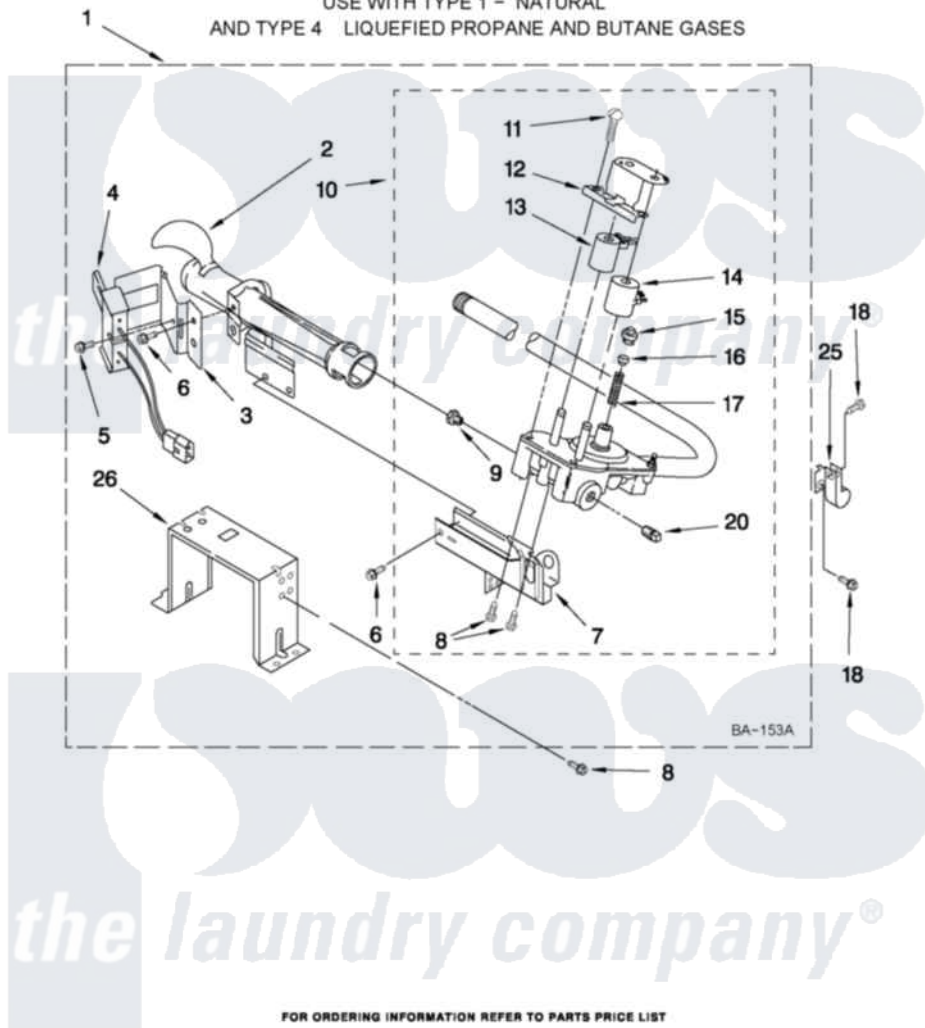

Maytag MGD700XW0 04 - 8576353 BURNER ASSEMBLY

8576353 BURNER ASSEMBLY

For Models: MGD700XW0, MGD700XL0
(White) (Silver)

USE WITH TYPE 1 - NATURAL
AND TYPE 4 LIQUEFIED PROPANE AND BUTANE GASES

FOR ORDERING INFORMATION REFER TO PARTS PRICE LIST

W10358264

7

Maytag Residential Maytag MGD700XW0 Dryer Parts Parts Diagram 04 - 8576353 BURNER ASSEMBLY
Click on the part number to view part

Item	Original Part Number	Replaced By	Status	Part Description
1	8576353	280119		Burner-Gas
2	688617	693140		Burner
3	694298			Bracket, Ignitor
4	686590	279311		Ignitor
5	3393909			Screw, 8-32 X 7/8
6	343641	681414		Screw, 10AB X 1/2
7	3389871		Not Available	Base, Burner
8	3387057			Screw, 10-16 X 1/2 Orifice, Burner
9	15418			Orifice, Burner Type 1
"	15422		Not Available	ORIFICE, BURNER (TYPE 4) (BUTANE)
"	234867	229742		Orifice, Burner
10	W10118347	W10293912		Valve-Gas
11	694421			Screw, Bracket Mounting
12	694538			Bracket, Shunt
13	694540			Coil, 60 Hz