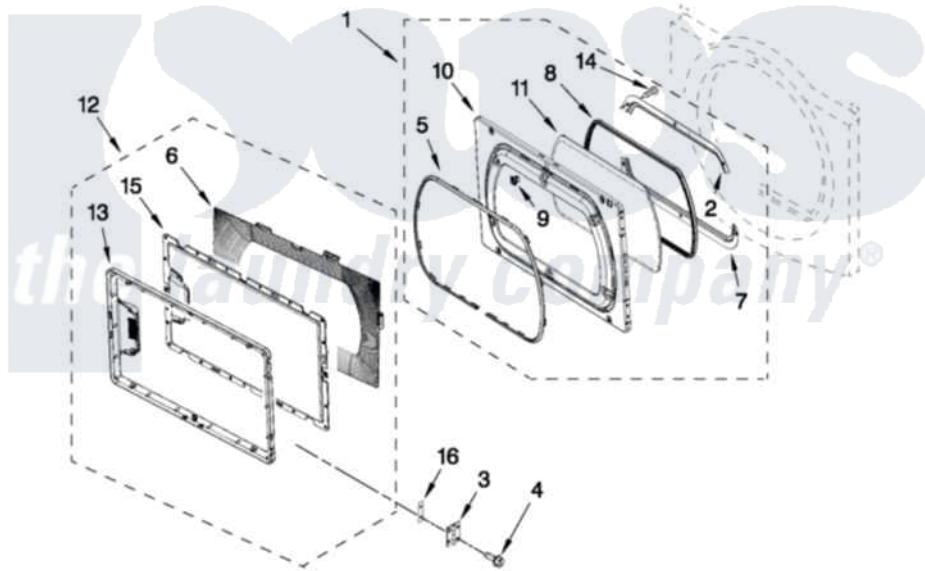

Maytag MGD_X700_XW0 05 - DOOR PARTS

DOOR PARTS

For Models: MGD_X700_XW0 (White) MGD_X700_XLO (Silver)

FOR ORDERING INFORMATION REFER TO PARTS PRICE LIST

W10358264

9

Maytag [Residential Maytag MGD_X700_XW0 Dryer Parts](#) Parts Diagram 05 - DOOR PARTS
 Click on the part number to view part

Item	Original Part Number	Replaced By	Status	Part Description
1	W10284131			Inner Door Assembly
2	W10284119			Retainer, Upper, Glass
3	W10330875			Hinge And Pin Assembly
"	W10330876			Hinge And Pin Assembly
4	342055	488627		Screw
5	W10284123			Seal, Door
6	W10284130		Not Available	DOOR, INTERMEDIATE
7	W10284120			Retainer, Lower Glass
8	W10284122			Seal, Window
9	690081	279570		Latch
10	W10284132			Inner Door Assembly
11	W10284121			Door, Glass
12	W10284127			Outer Door Assembly
"	W10284144			Door, Outer Assembly
13	W10284128		Not Available	DOOR OUTER (SILVER)
"	W10284145		Not Available	OUTER DOOR ASSEMBLY (SILVER)