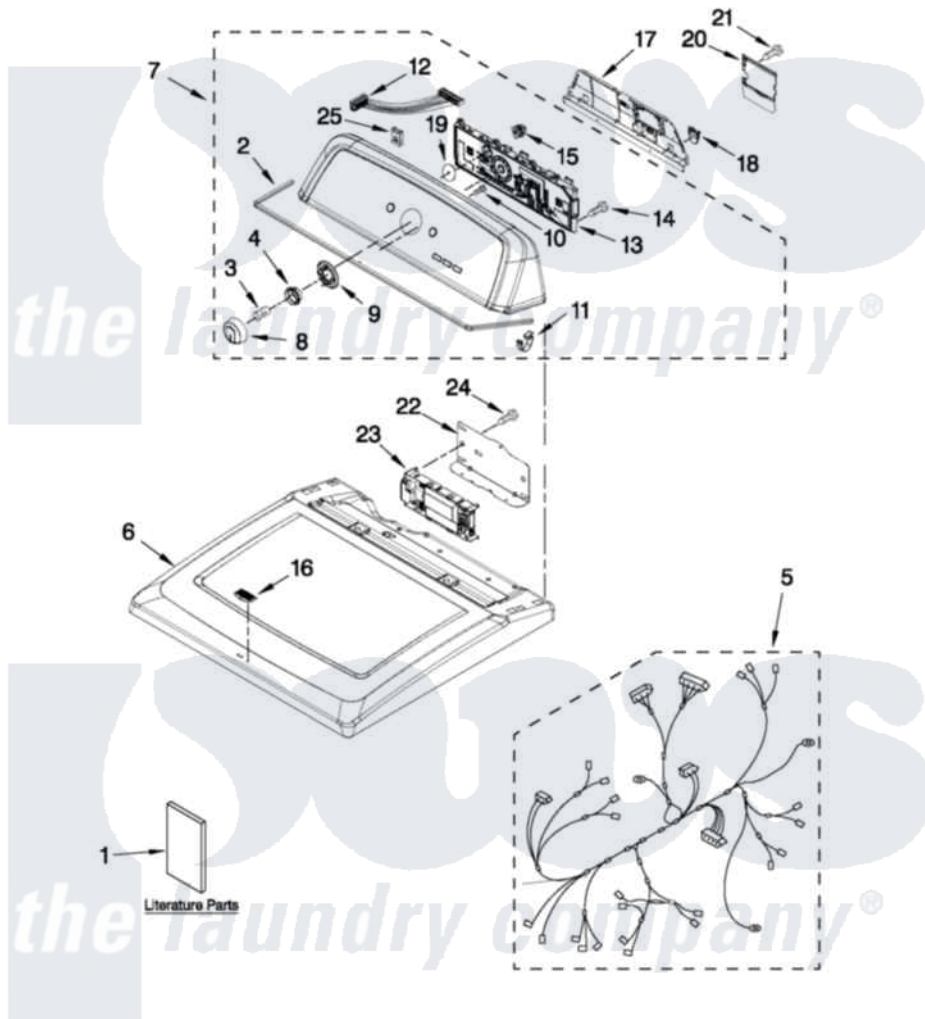

# Maytag MGD700XW1 01 - TOP AND CONSOLE PARTS

**MAYTAG**

## TOP AND CONSOLE PARTS

27" GAS DRYER

For Models: MGD700XW1, MGD700XL1  
(White) (Silver)

FOR ORDERING INFORMATION REFER TO PARTS PRICE LIST

8-11 Printed in U.S.A. (JLP)(bay)

1

Part No. W10414748 Rev. B

Maytag Residential Maytag MGD700XW1 Dryer Parts Parts Diagram 01 - TOP AND CONSOLE PARTS

Click on the part number to view part

Item	Original Part Number	Replaced By	Status	Part Description
1	W10096989		Not Available	GUIDE, USE & CARE
"	W10115228		Not Available	INSTRUCTIONS, INSTALLATION
"	W10097036		Not Available	TECH SHEET
2	<a href="#">W10280079</a>			Seal, Console
3	<a href="#">8536939</a>			Clip, Knob
4	<a href="#">W10326923</a>			Spacer, Knob
5	<a href="#">W10287253</a>			Harness, Wiring
6	<a href="#">W10268730</a>			Top
"	<a href="#">W10268731</a>			Top
7	<a href="#">W10293248</a>			Console Assembly
"	<a href="#">W10293249</a>			Console Assembly
8	<a href="#">W10251381</a>			Knob, Control
"	<a href="#">W10251384</a>			Knob, Control
9	<a href="#">W10305134</a>			Bezel, Cycle Trim
10	<a href="#">3196172</a>			Screw, 6-19 X 3/8
11	<a href="#">8312709</a>			Clip-Console

12	<a href="#">W10285494</a>		Cable, User Interface
13	<a href="#">W10272644</a>		User Interface Assembly
14	<a href="#">W10219342</a>		Screw, Baffle Mounting
15	<a href="#">W10274524</a>		Tensioner, Facia
16	<a href="#">W10323735</a>		Badge
17	<a href="#">W10096969</a>		Panel, Rear Console
18	<a href="#">W10279552</a>		Plug-Upper Rear Panel
19	<a href="#">W10323092</a>		Seal, User Interface
20	<a href="#">W10338363</a>		Cover, Terminal Block
21	3390814	<a href="#">90767</a>	Screw, 8A X 3/8 HeX Washer Head Tapping
22	<a href="#">W10271580</a>		Bracket, Motor Control
23	<a href="#">W10214009</a>		Control, Electronic
24	342055	<a href="#">488627</a>	Screw
25	<a href="#">W10298336</a>		8-18 Nch, U-Type NUT